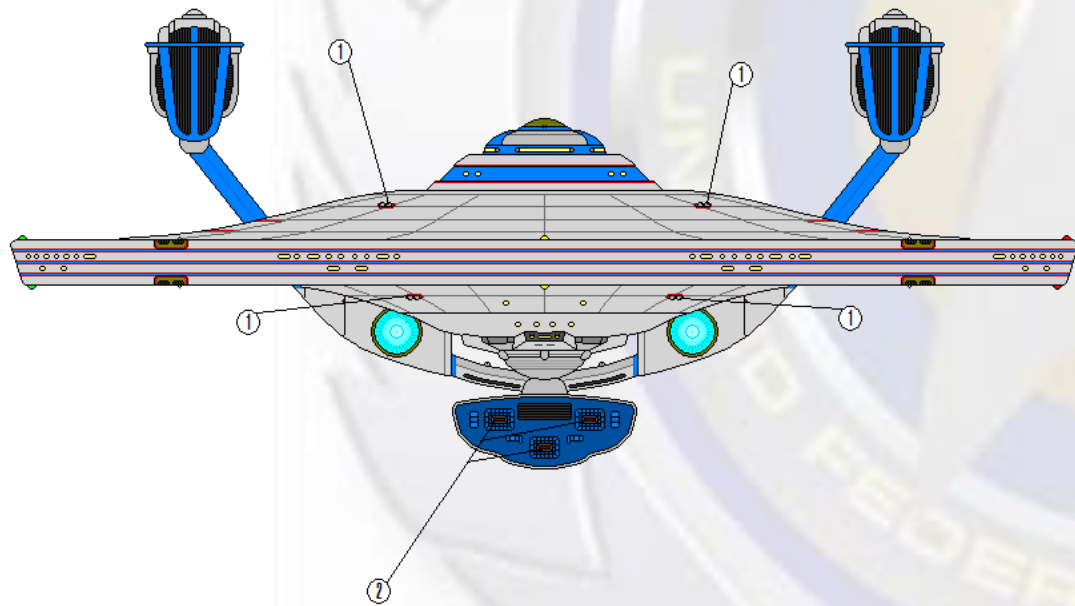

USS PHOBOS

- 1: RIM-15A Independent Twin Mount Phaser
- 2: MK-9 "Boris" Indirect Torpedo Tube
- 3: JAKA-12 Independent Single Mount Phaser

WEAPON SYSTEMS	
USS PHOBOS	
REGISTRY: 60600	STARDATE: 8235.8
VIEW: BOW / STERN	
STARFLEET SHIPYARD: Kuha Keihasalm Fleet Yards, Evora