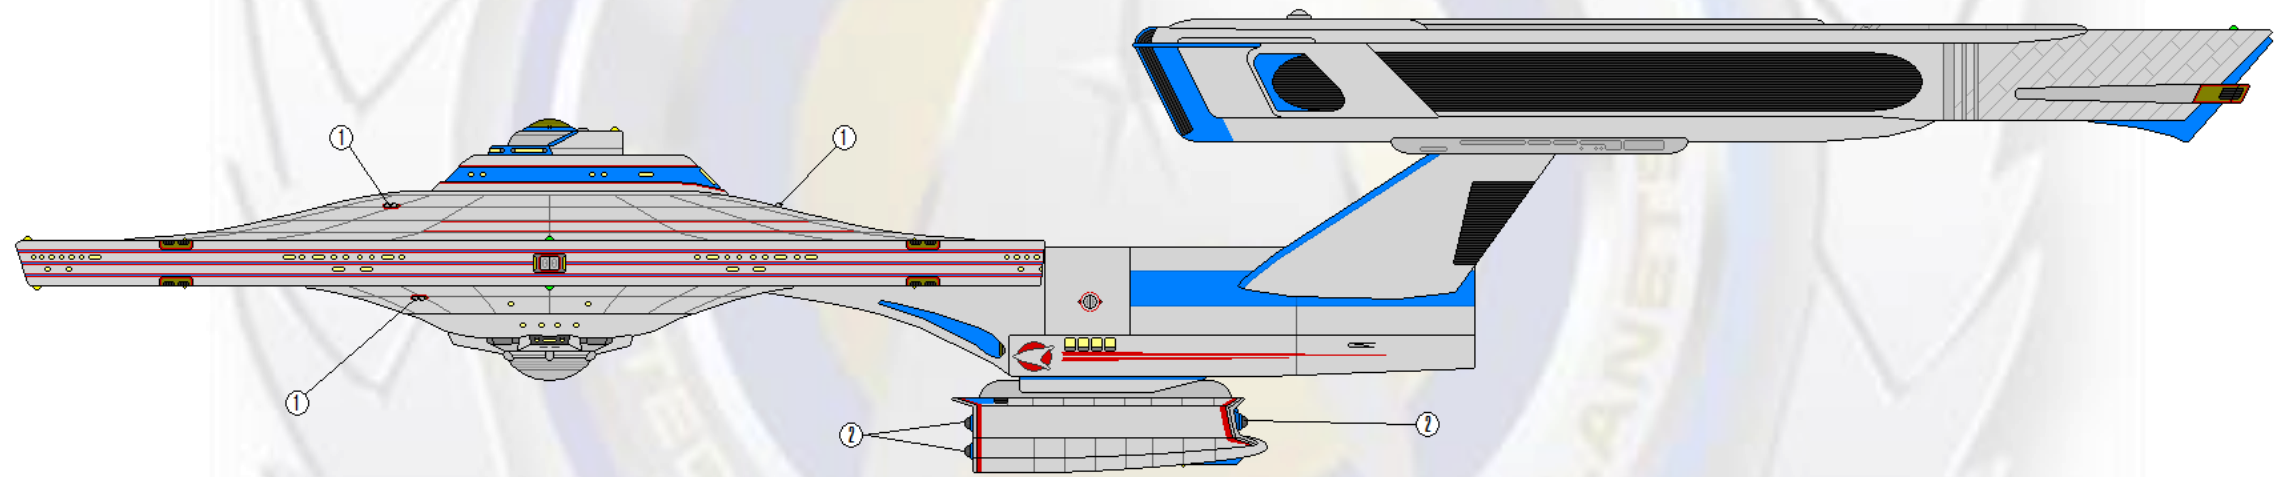

CLASS STATUS

<u>Ships Commissioned In The Class</u>	:	135
<u>Ships Actively Deployed</u>	:	109
<u>Ships Dry Docked</u>	:	0
<u>Ships Missing</u>	:	0
<u>Ships Lost</u>	:	0

USS PHOBOS

- 1: RIM-15A Independent Twin Mount Phaser
- 2: MK-9 "Boris" Indirect Torpedo Tube