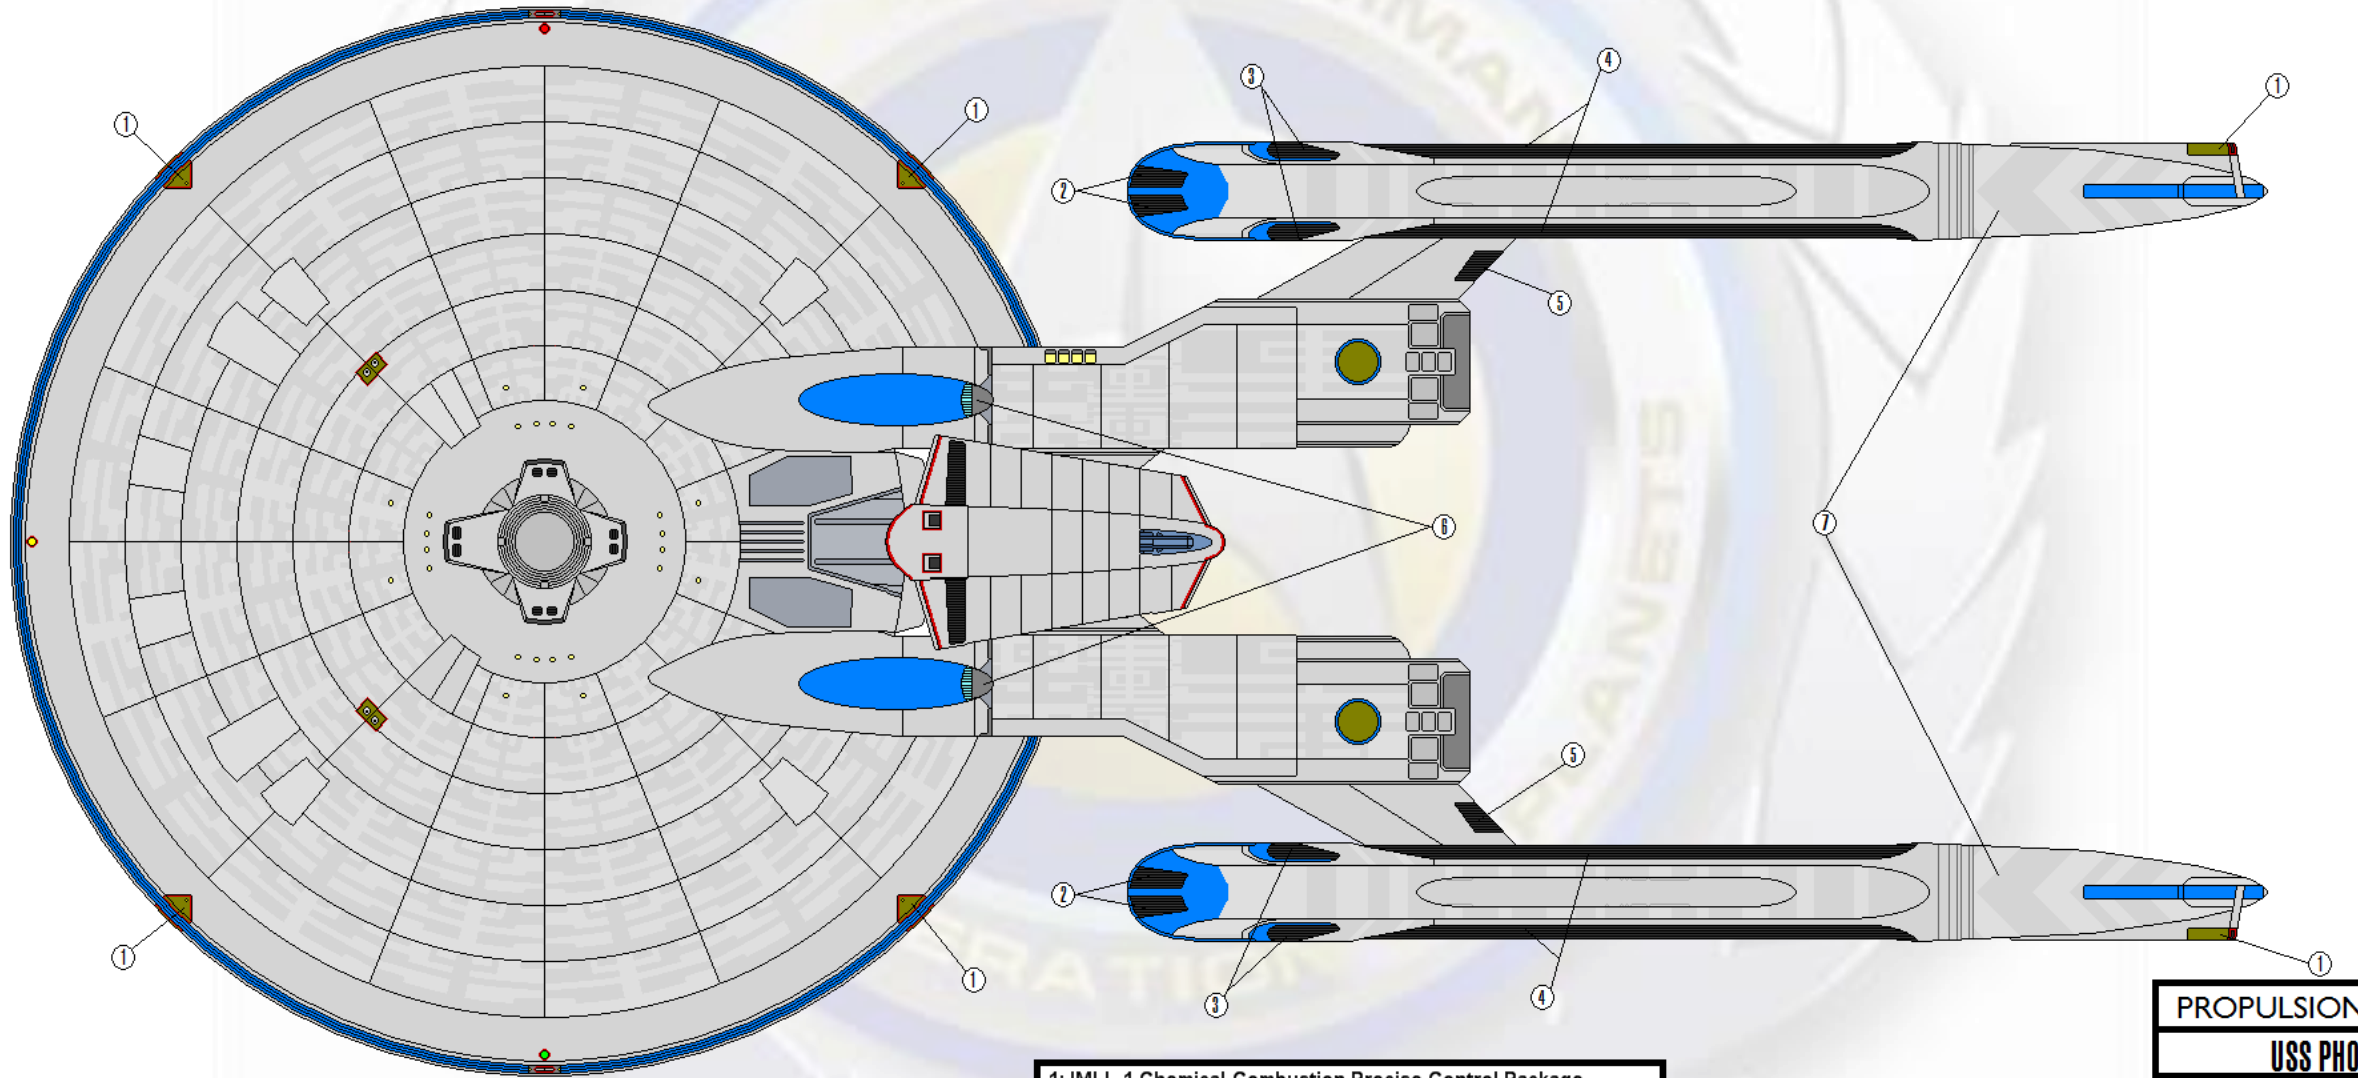

USS PHOBOS

- 1: IMLL-1 Chemical Combustion Precise Control Package
- 2: Bussard Collector Intake
- 3: Bussard Collector Flush Vent
- 4: Warp Coil Intercooler Assembly
- 5: Warp Nacelle Flush Vent
- 6: T2D Mod 7 Deflector System
- 7: SW52/1-4RU Dilithium-Energized Antimatter Linear Warp Unite

PROPULSION SYSTEMS	
USS PHOBOS	
REGISTRY: 60600	STARDATE: 8235.8
VIEW: VENTRAL	
STARFLEET SHIPYARD: Kuha Keahasalm Fleet Yards, Evora