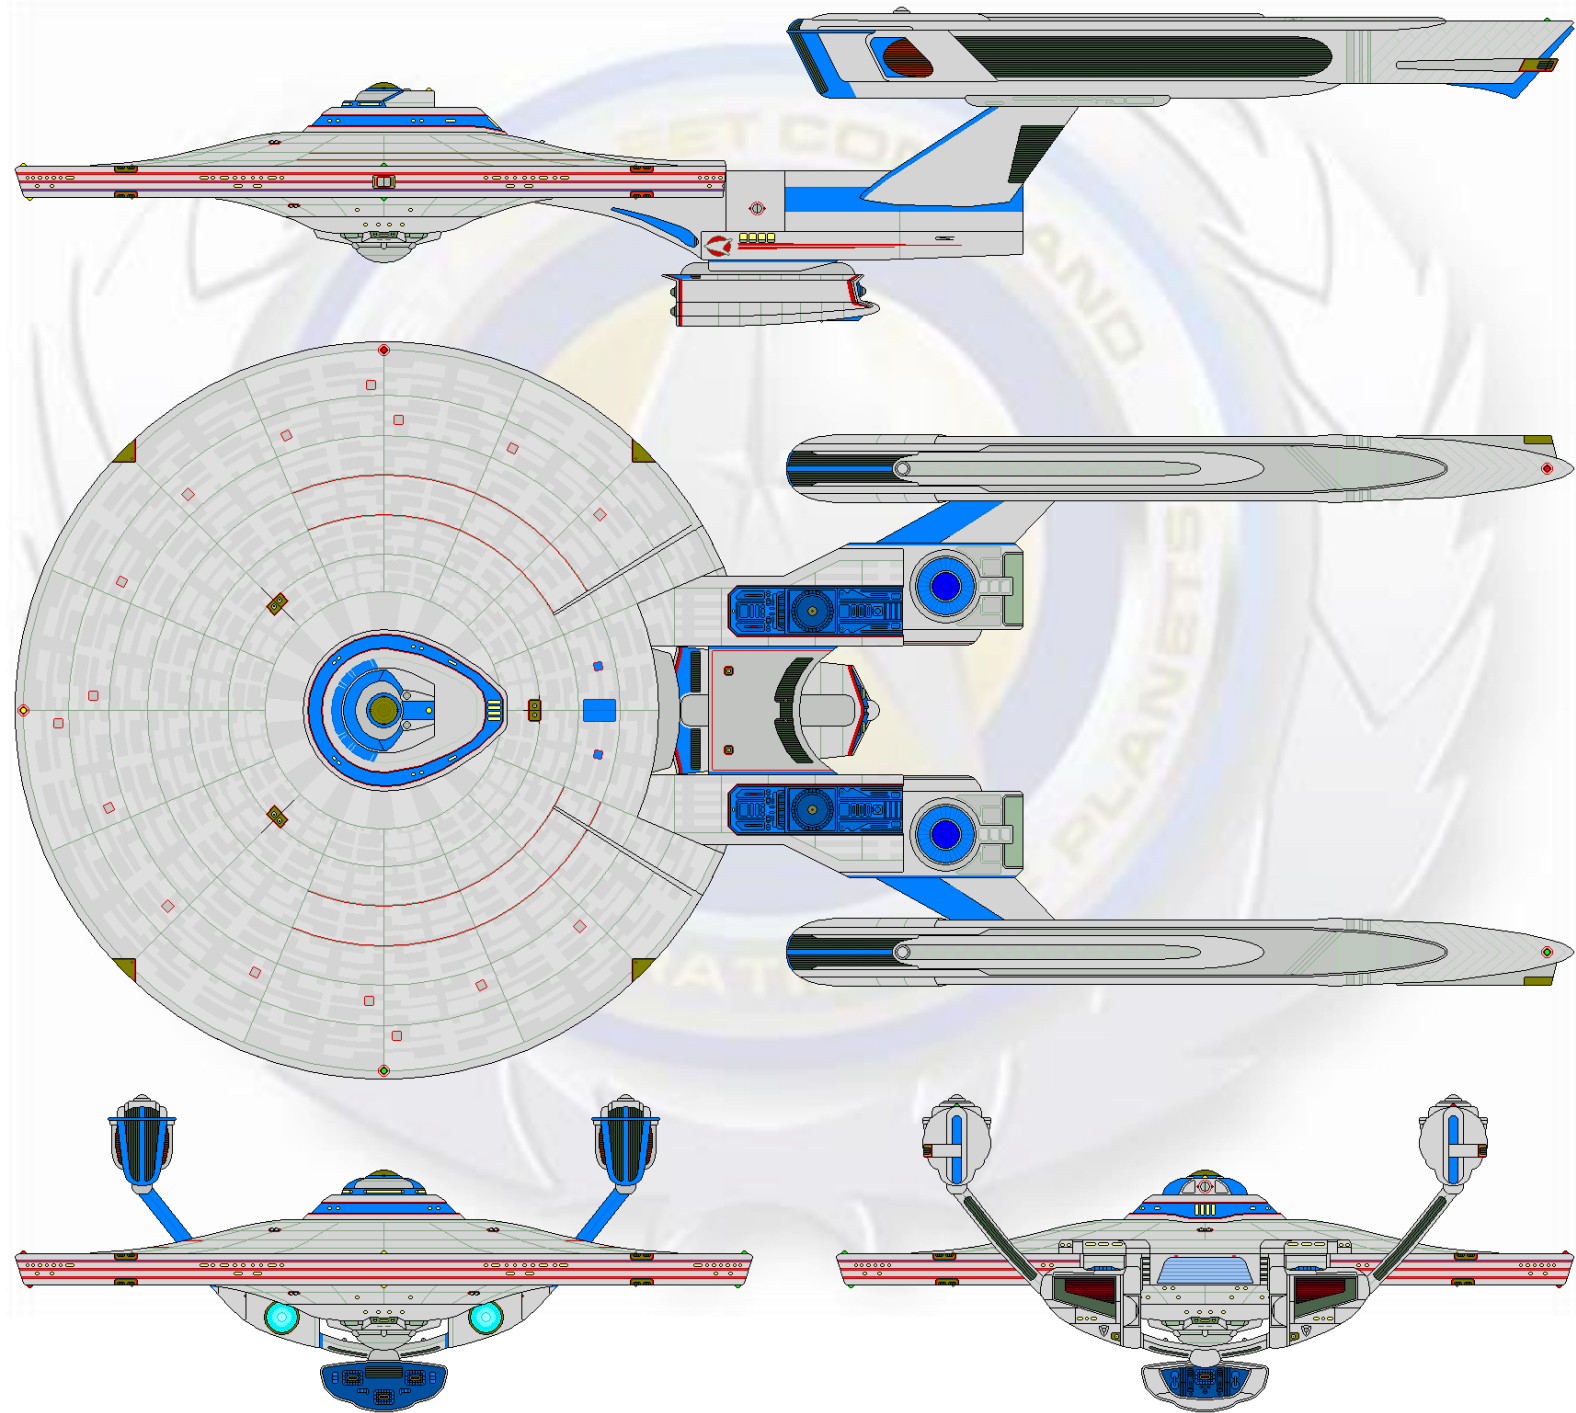

USS PHOBOS

BASIC INFORMATION

<u>Class Name</u>	:	Phobos
<u>Ships Name</u>	:	Uss Phobos
<u>Registry</u>	:	Ncc-60600
<u>Classification</u>	:	Perimeter Action Ship
<u>Type</u>	:	Class 1B Starship
<u>Model Number</u>	:	1

PHYSICAL SPECIFICATIONS

<u>Length</u>	:	311 m	:	1,020.3 ft
<u>Beam</u>	:	168 m	:	551.2 ft
<u>Draft</u>	:	65 m	:	213.2 ft
<u>Displacement</u>	:	138,244 mt	:	276,488,000 lbs