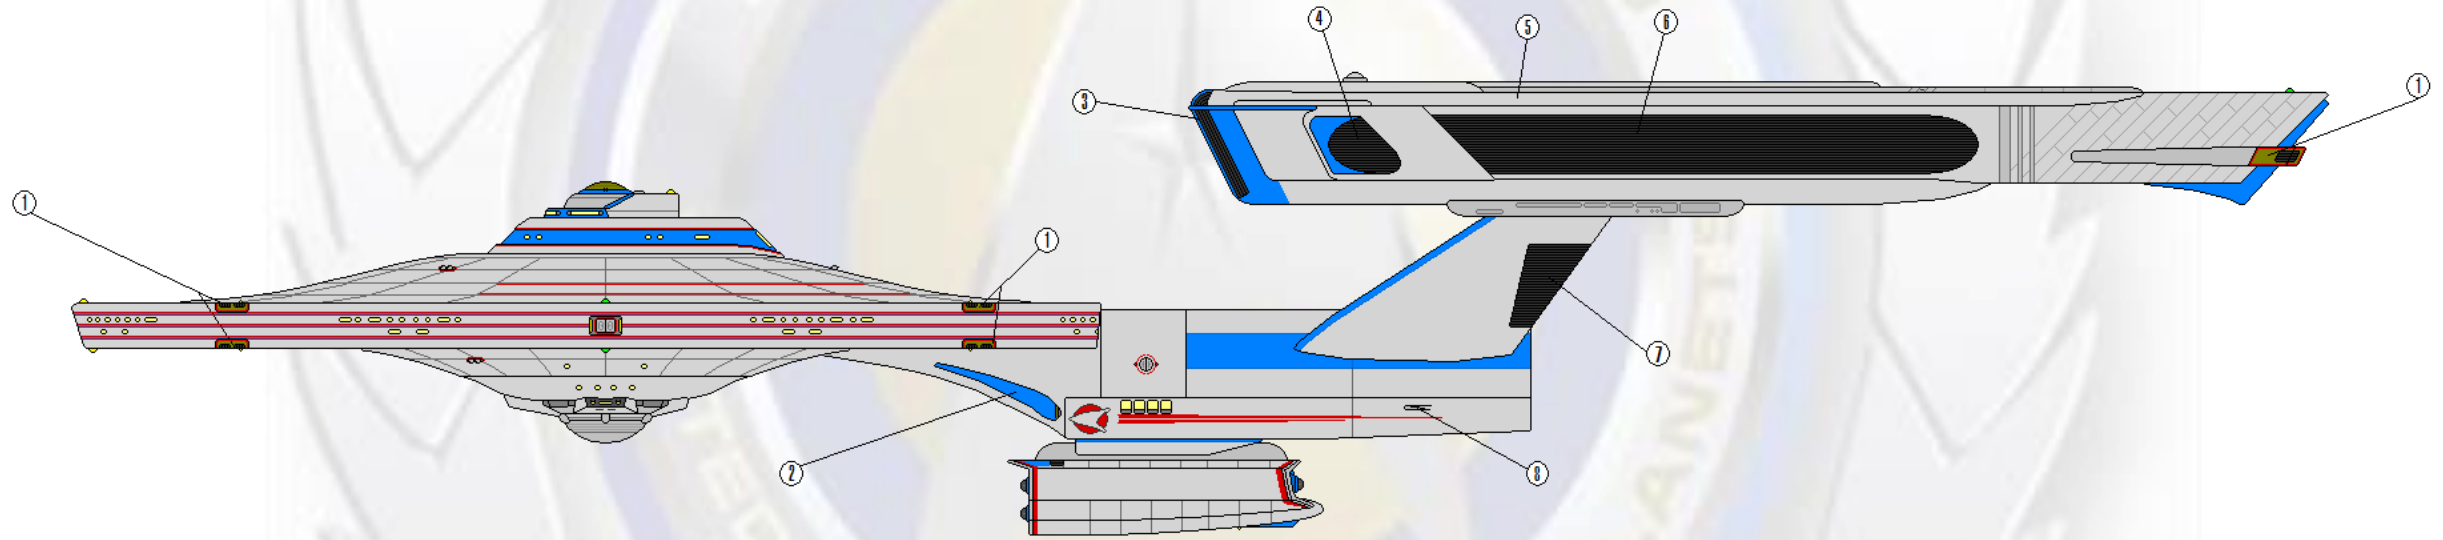

USS PHOBOS

- 1: IMLL-1 Chemical Combustion Precise Control Package
- 2: T2D Mod 7 Deflector System
- 3: Bussard Collector Intake
- 4: Bussard Collector Flush Vent
- 5: SW52/1-4RU Dilithium-Energized Antimatter Linear Warp Unit
- 6: Warp Coil Intercooler Assembly
- 7: Warp Nacelle Flush Vent
- 8: ASL-5A Emergency Impulse Thruster Unite

PROPULSION SYSTEMS	
USS PHOBOS	
REGISTRY: 60600	STARDATE: 8235.8
VIEW: PORT	
STARFLEET SHIPYARD: Kuha Keihasalm Fleet Yards, Evora