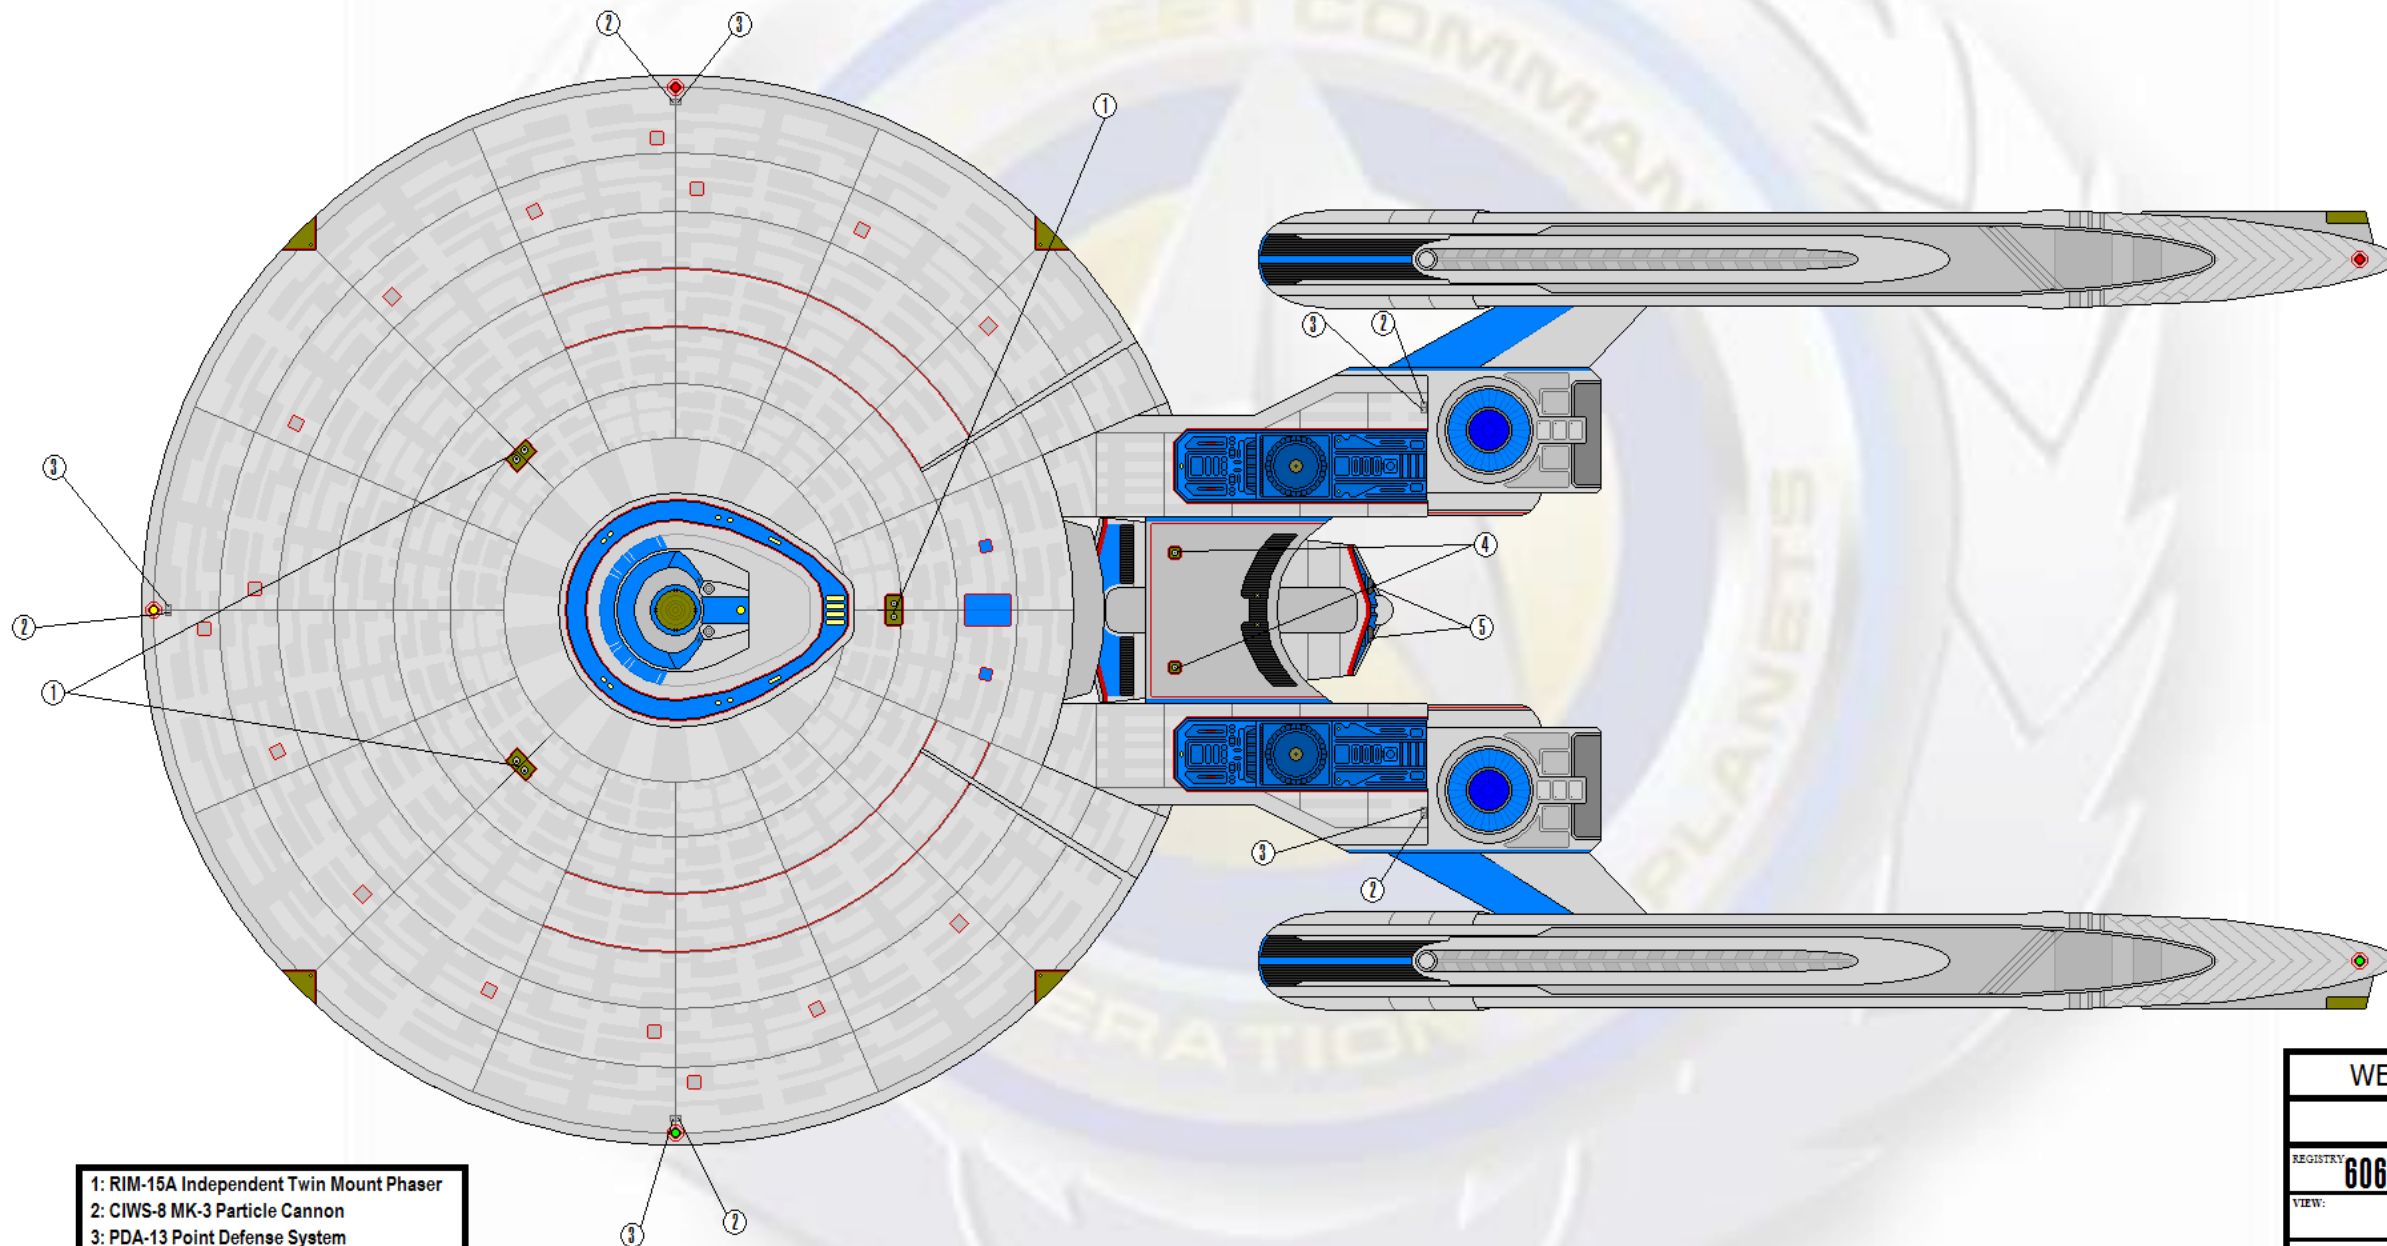

USS PHOBOS

- 1: RIM-15A Independent Twin Mount Phaser
- 2: CIWS-8 MK-3 Particle Cannon
- 3: PDA-13 Point Defense System
- 4: JAKA-12 Independent Single Mount Phaser
- 5: MK-9 "Boris" Indirect Torpedo Tube

WEAPON SYSTEMS	
USS PHOBOS	
REGISTRY: 60600	STARDATE: 8235.8
VIEW: DORSAL	
STARFLEET SHIPYARD: Kuha Keahasalm Fleet Yards, Evora