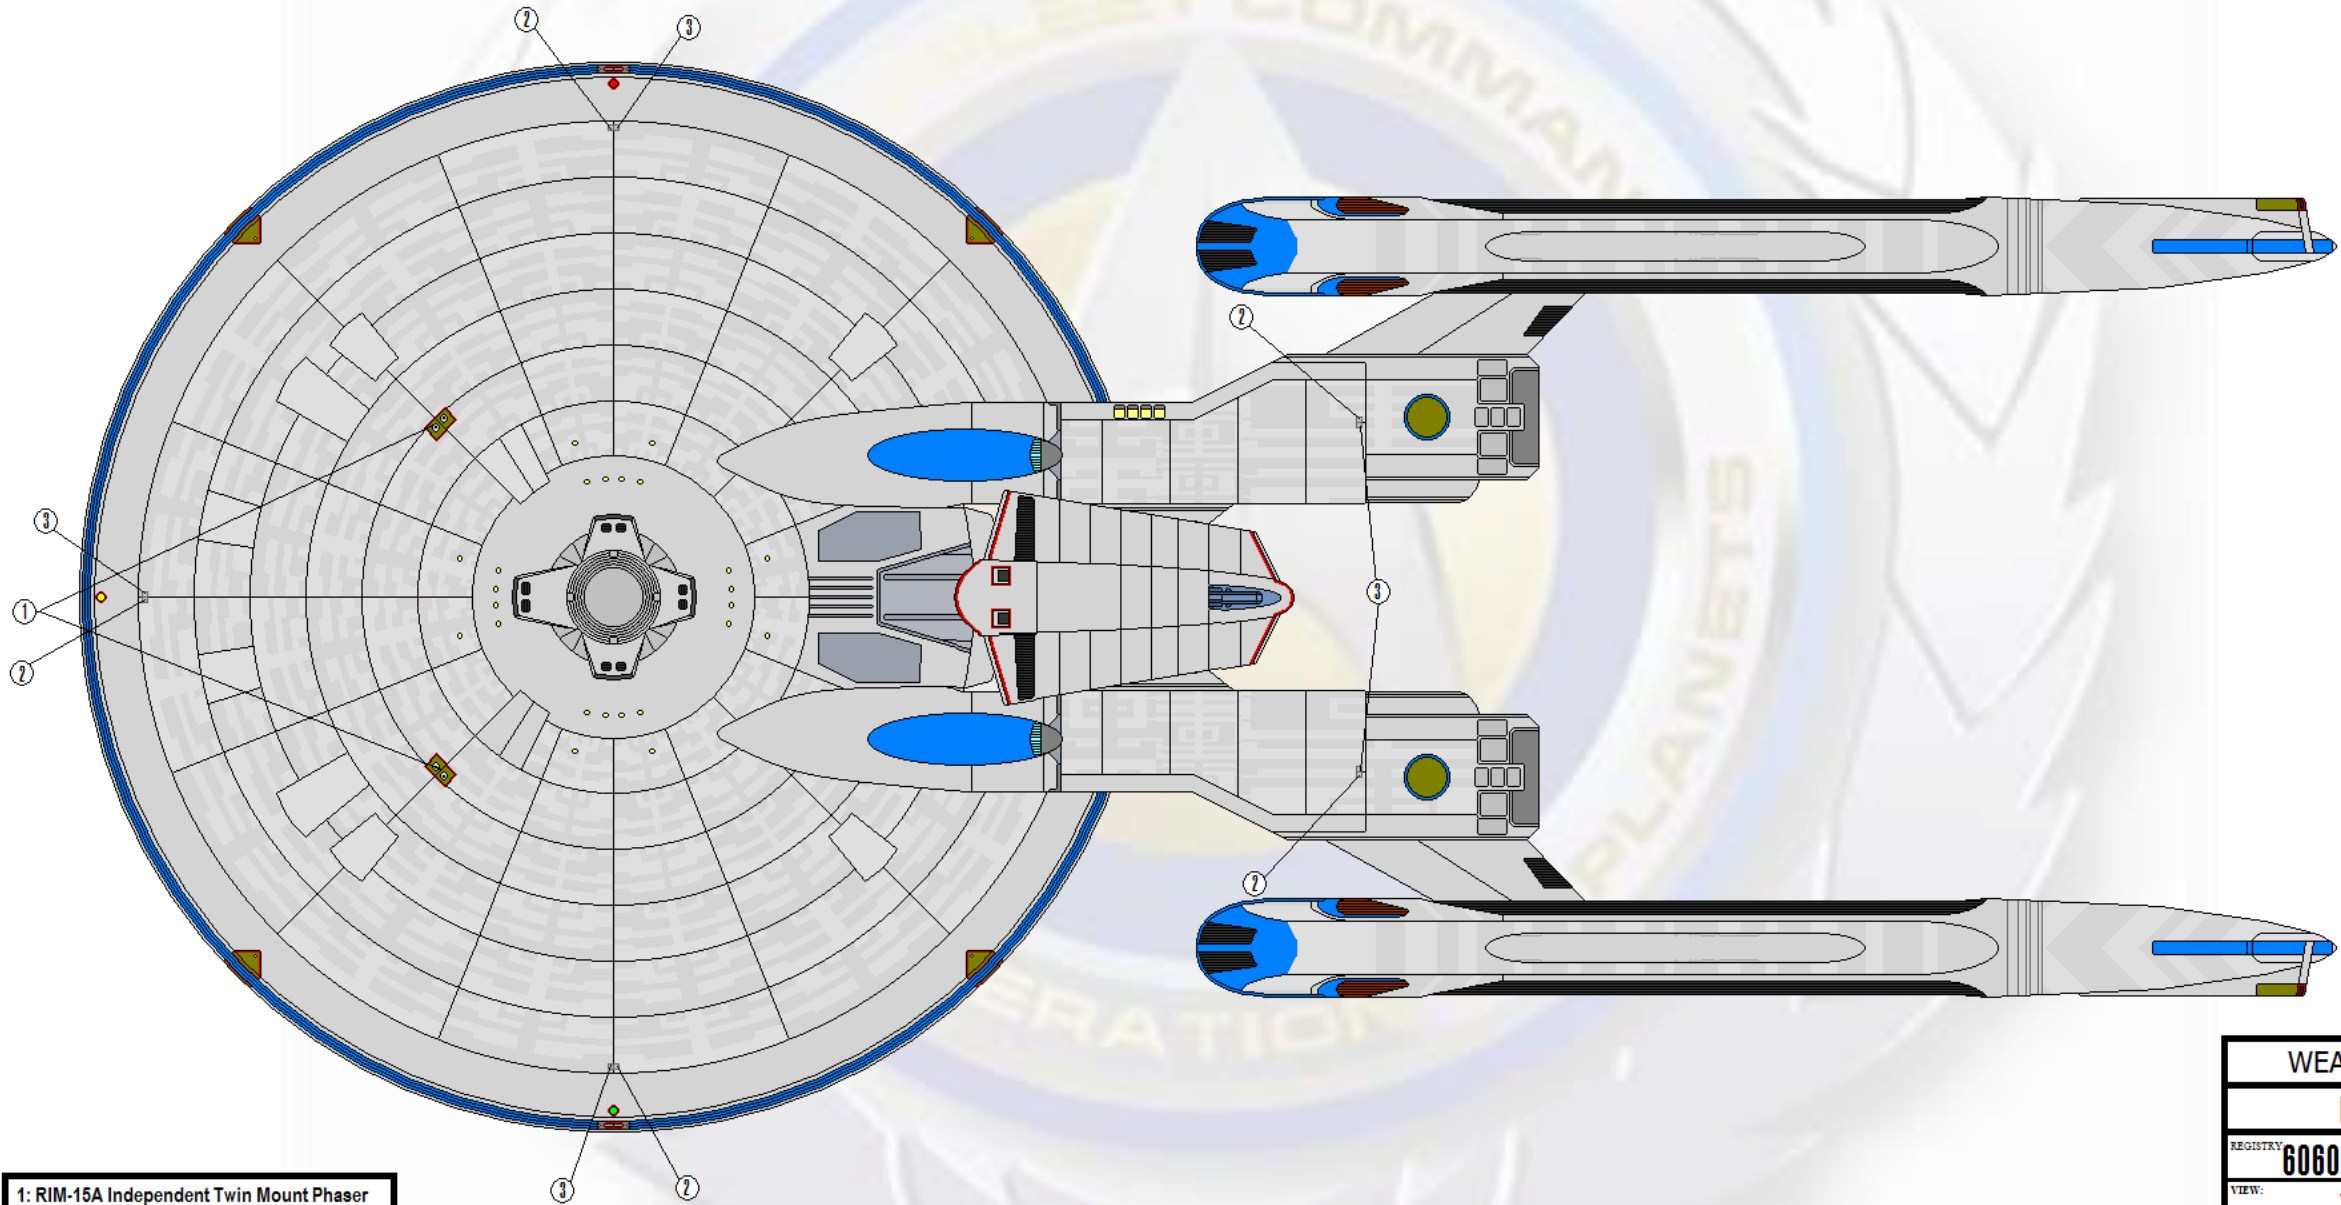

USS PHOBOS

- 1: RIM-15A Independent Twin Mount Phaser
- 2: CIWS-8 MK-3 Particle Cannon
- 3: PDA-13 Point Defense System
- 4: JAKA-12 Independent Single Mount Phaser

WEAPON SYSTEMS	
USS PHOBOS	
REGISTRY: 60600	STARDATE: 8235.8
VIEW: VENTRAL	
STARFLEET SHIPYARD: Kuha Keahasalm Fleet Yards, Evora