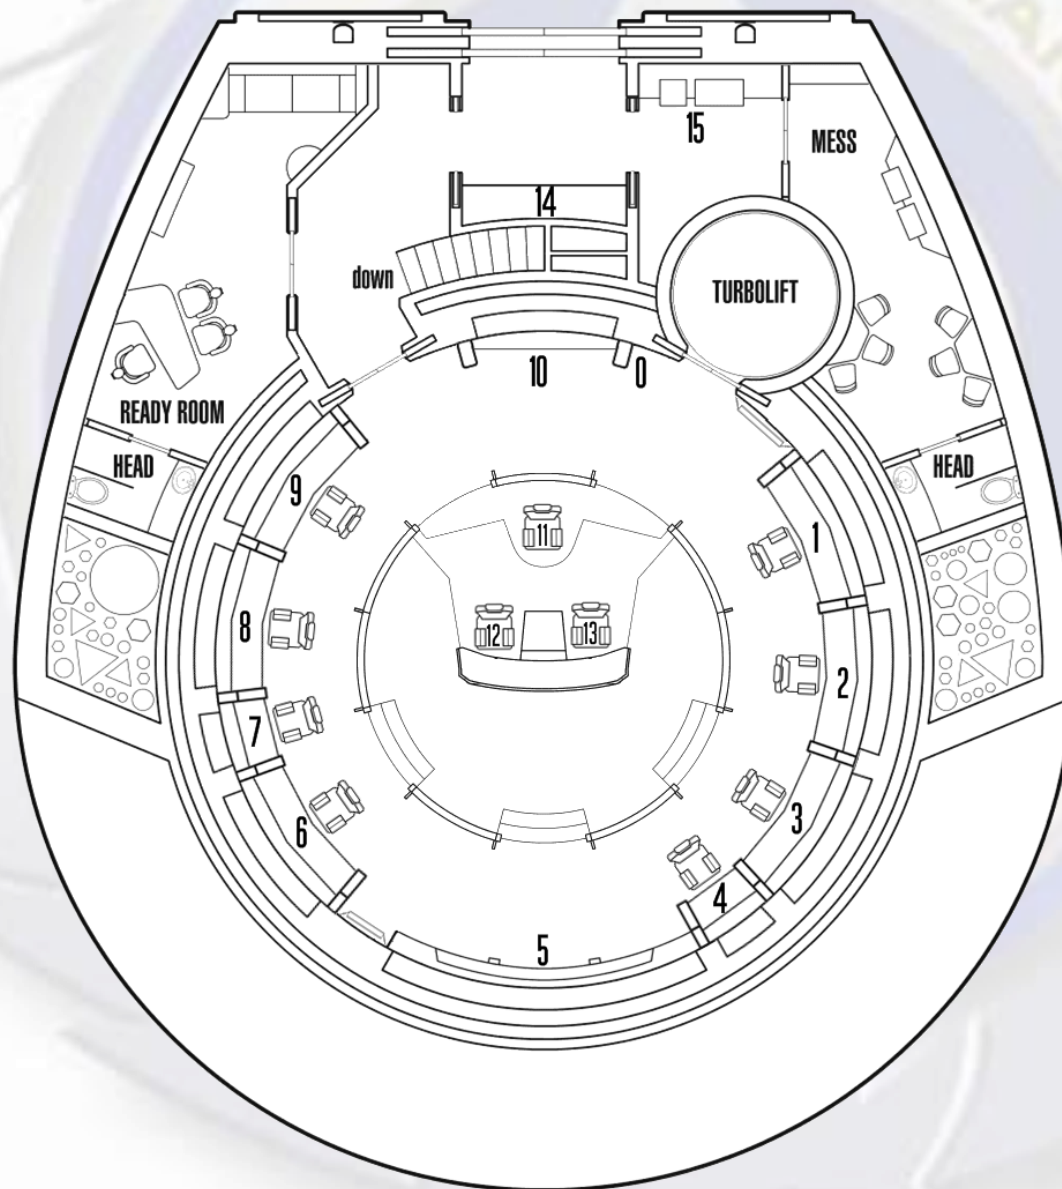

USS PHOBOS

SHIPS BRIDGE LAYOUT

USS PHOBOS
NCC-60600

- 0 DEDICATION PLAQUE
- 1 SCIENCE
- 2 COMMUNICATIONS
- 3 MISSION OPERATIONS
- 4 WEAPONS & DEFENSE
- 5 MAIN VIEW SCREEN
- 6 ENGINEERING
- 7 AUXILIARY SYSTEMS
- 8 DAMAGE CONTRAOL
- 9 OPERATIONS MANAGEMENT
- 10 MASTER SYSTEMS DISPLAY
- 11 COMMANDING OFFICER
- 12 HELM
- 13 NAVIGATION
- 14 SPACE SUIT LOCKER
- 15 AIRLOCK CONTROL