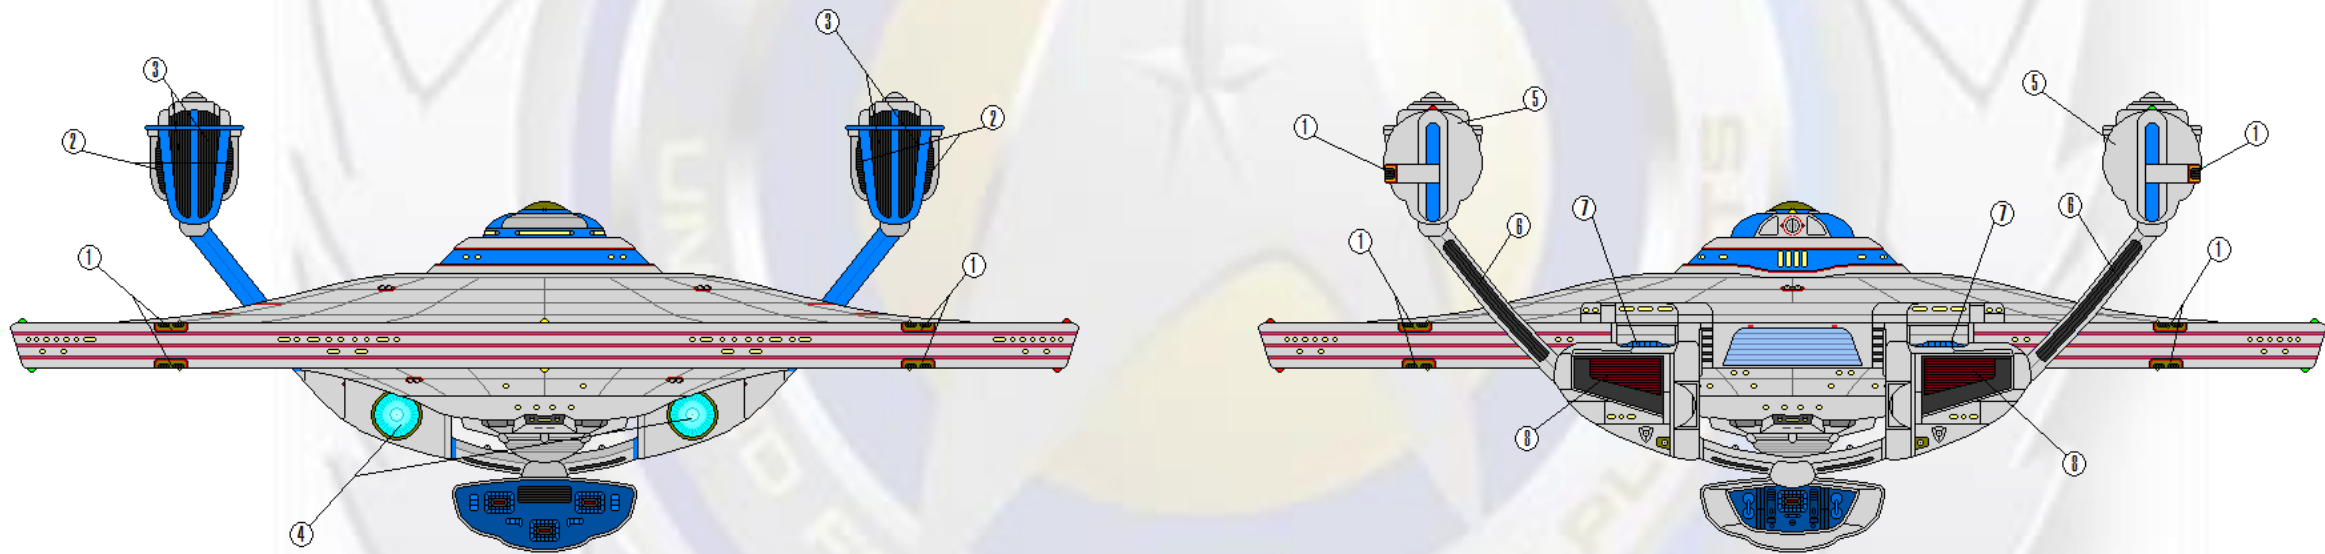

USS PHOBOS

- 1: IMLL-1 Chemical Combustion Precise Control Package
- 2: Bussard Collector Intake
- 3: Bussard Collector Flush Vents
- 4: TTRL Mod 9 'Eika' Deflector System
- 5: SW52/1-4RU Dilithium-Energized Antimatter Linear Warp Unite
- 6: Warp Nacelle Flush Vent
- 7: Impulse Amplification Crystal
- 8: RSL Subatomic Unified Energy-Impulse Unite

PROPULSION SYSTEMS

USS PHOBOS

REGISTRY: **60600** STARDATE: **8235.8**

VIEW: **BOW / STERN**

STARFLEET SHIPYARD:
Kuha Keihasalm Fleet Yards, Evora