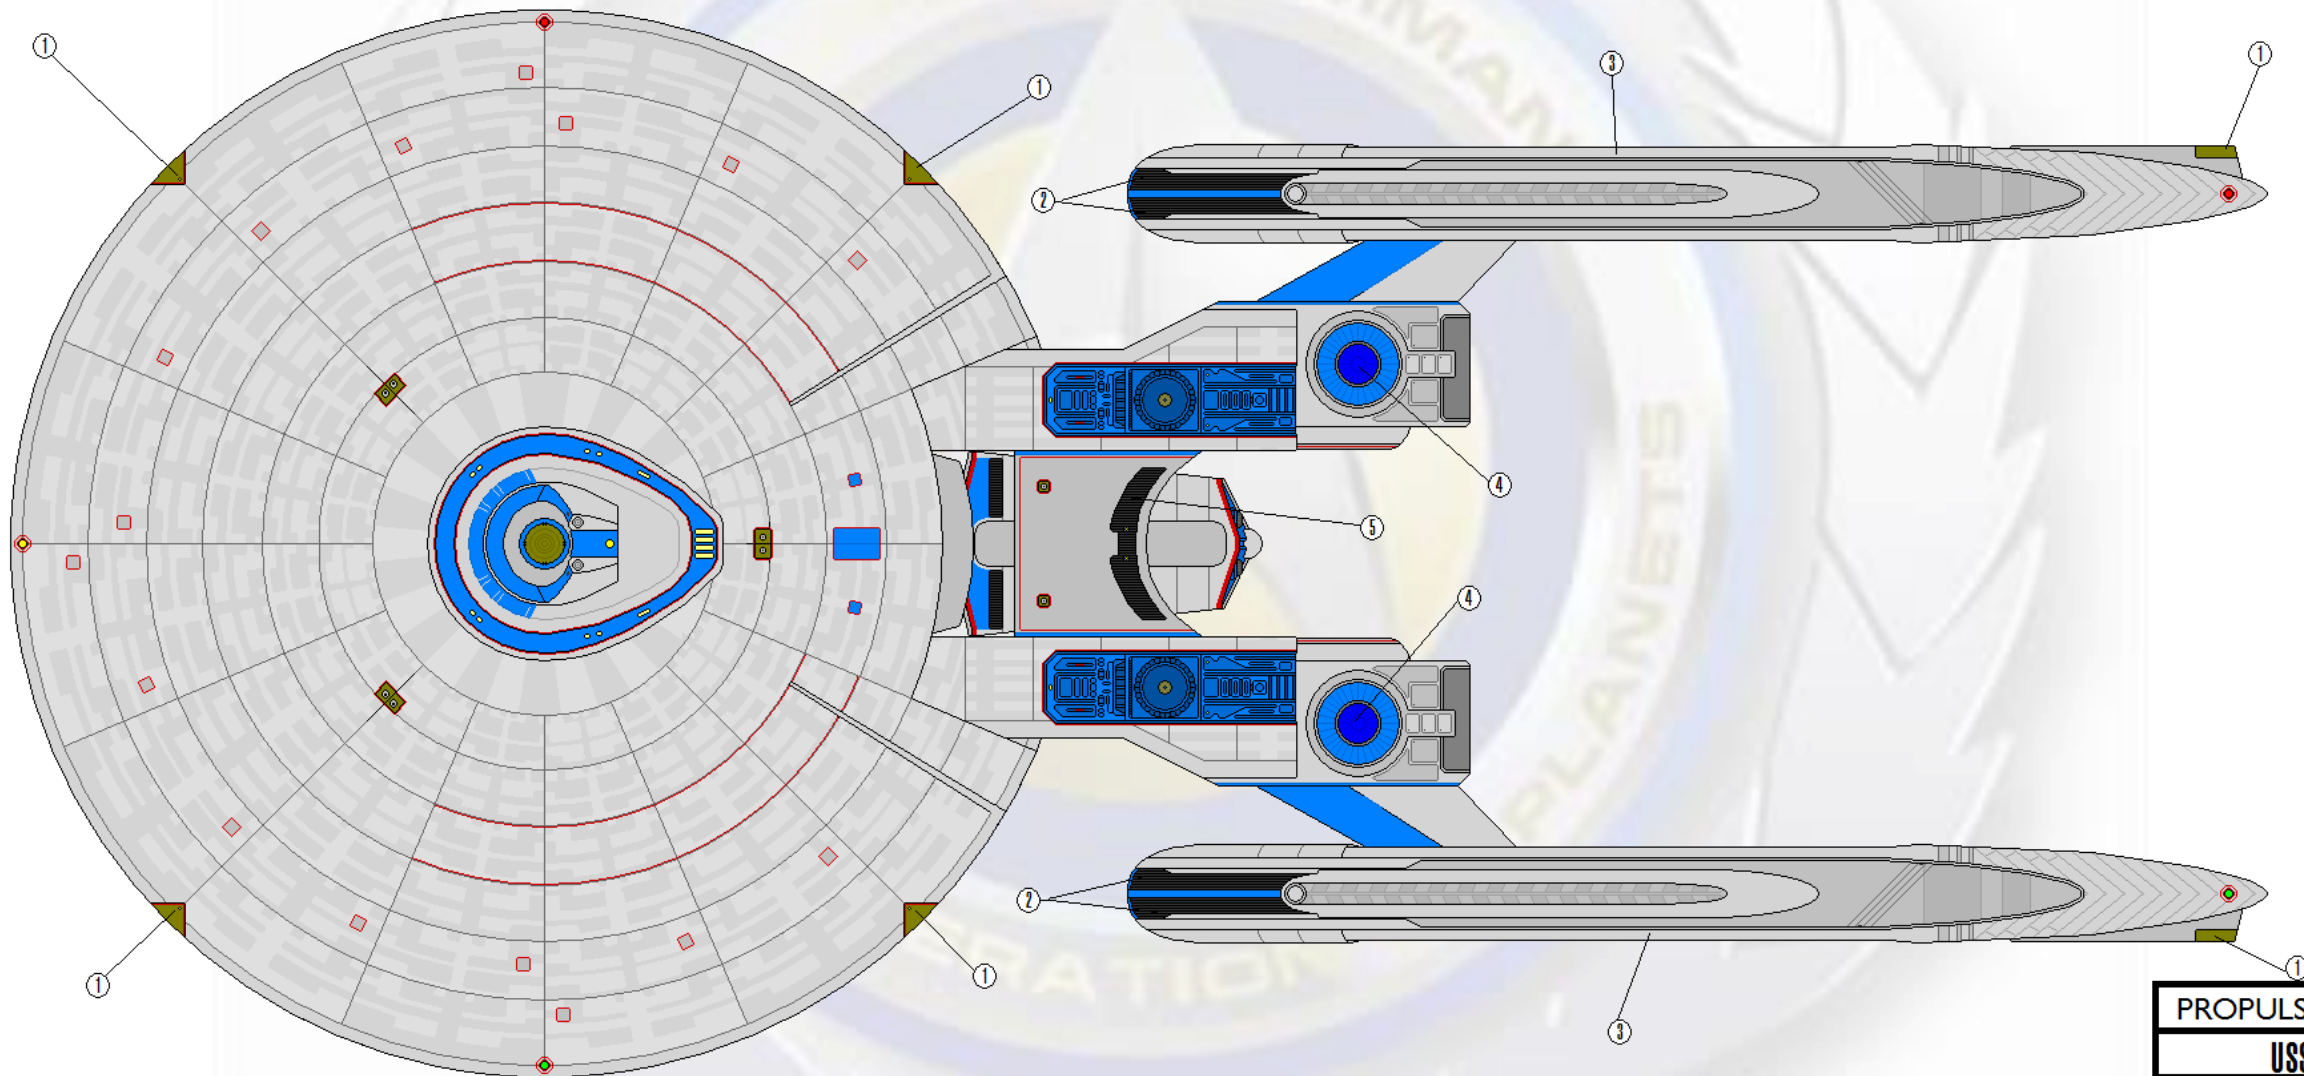

USS PHOBOS

- 1: IMLL-1 Chemical Combustion Precise Control Package
- 2: Bussard Collector Intake
- 3: SW52/1-4RU Dilithium-Energized Antimatter Linear Warp Unit
- 4: Impulse Amplification Crystal
- 5: Warp Nacelle Flush Vent

PROPULSION SYSTEMS	
USS PHOBOS	
REGISTRY: 60600	STARDATE: 8235.8
VIEW: DORSAL	
STARFLEET SHIPYARD: Kuha Keahasalm Fleet Yards, Evora