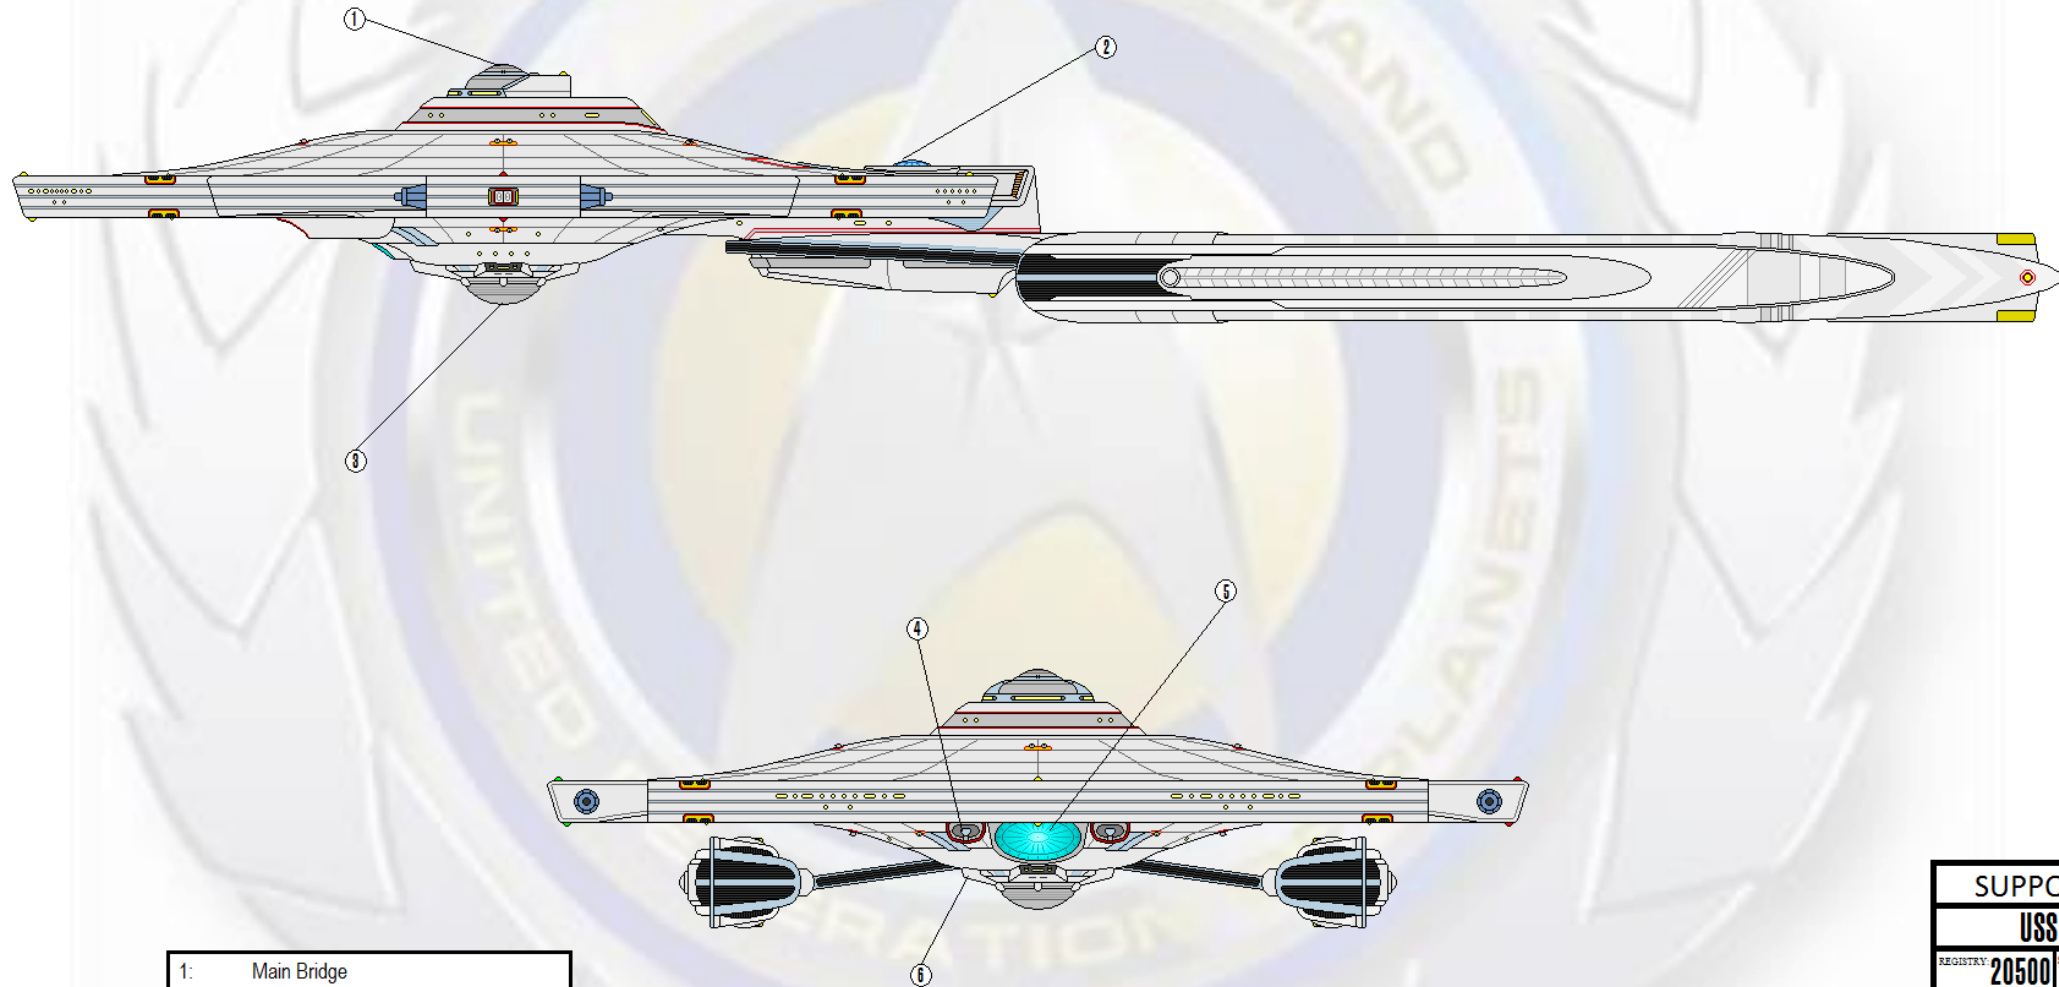

USS DAVENPORT

- 1: Main Bridge
- 2: Impulse Amplification Crystal
- 3: Navigational Sensor Dome
- 4: NILAK Mod 1 Warp Celestial Guidance
- 5: Navigational Deflector Array

SUPPORT SYSTEMS	
USS DAVENPORT	
REGISTRY: 20500	STARDATE: 7946.8
VIEW: MULTI VIEW	
STARFLEET SHIPYARD: Asakan Fleet Design Ship Yards, Arcturus IV	

ENVIROMENTAL SUPPORT SYSTEMS

- Life Support Unite : MLTM Gravity & Atmosphere Generator
- Water Reclamation : W2 Water Reclamation / Waste Regeneration System
- Inertial Damper : ILL-1D Inertial Damper System
- Structural Integrity : S1 Mod 1 Structural Integrity Generator
- Ships Main Computer : INDD-67 "InteTech" VII

CLASS STATUS

- Ships Commissioned In The Class : 131
- Ships Actively Deployed :
- Ships Dry Docked :
- Ships Missing :
- Ships Lost :