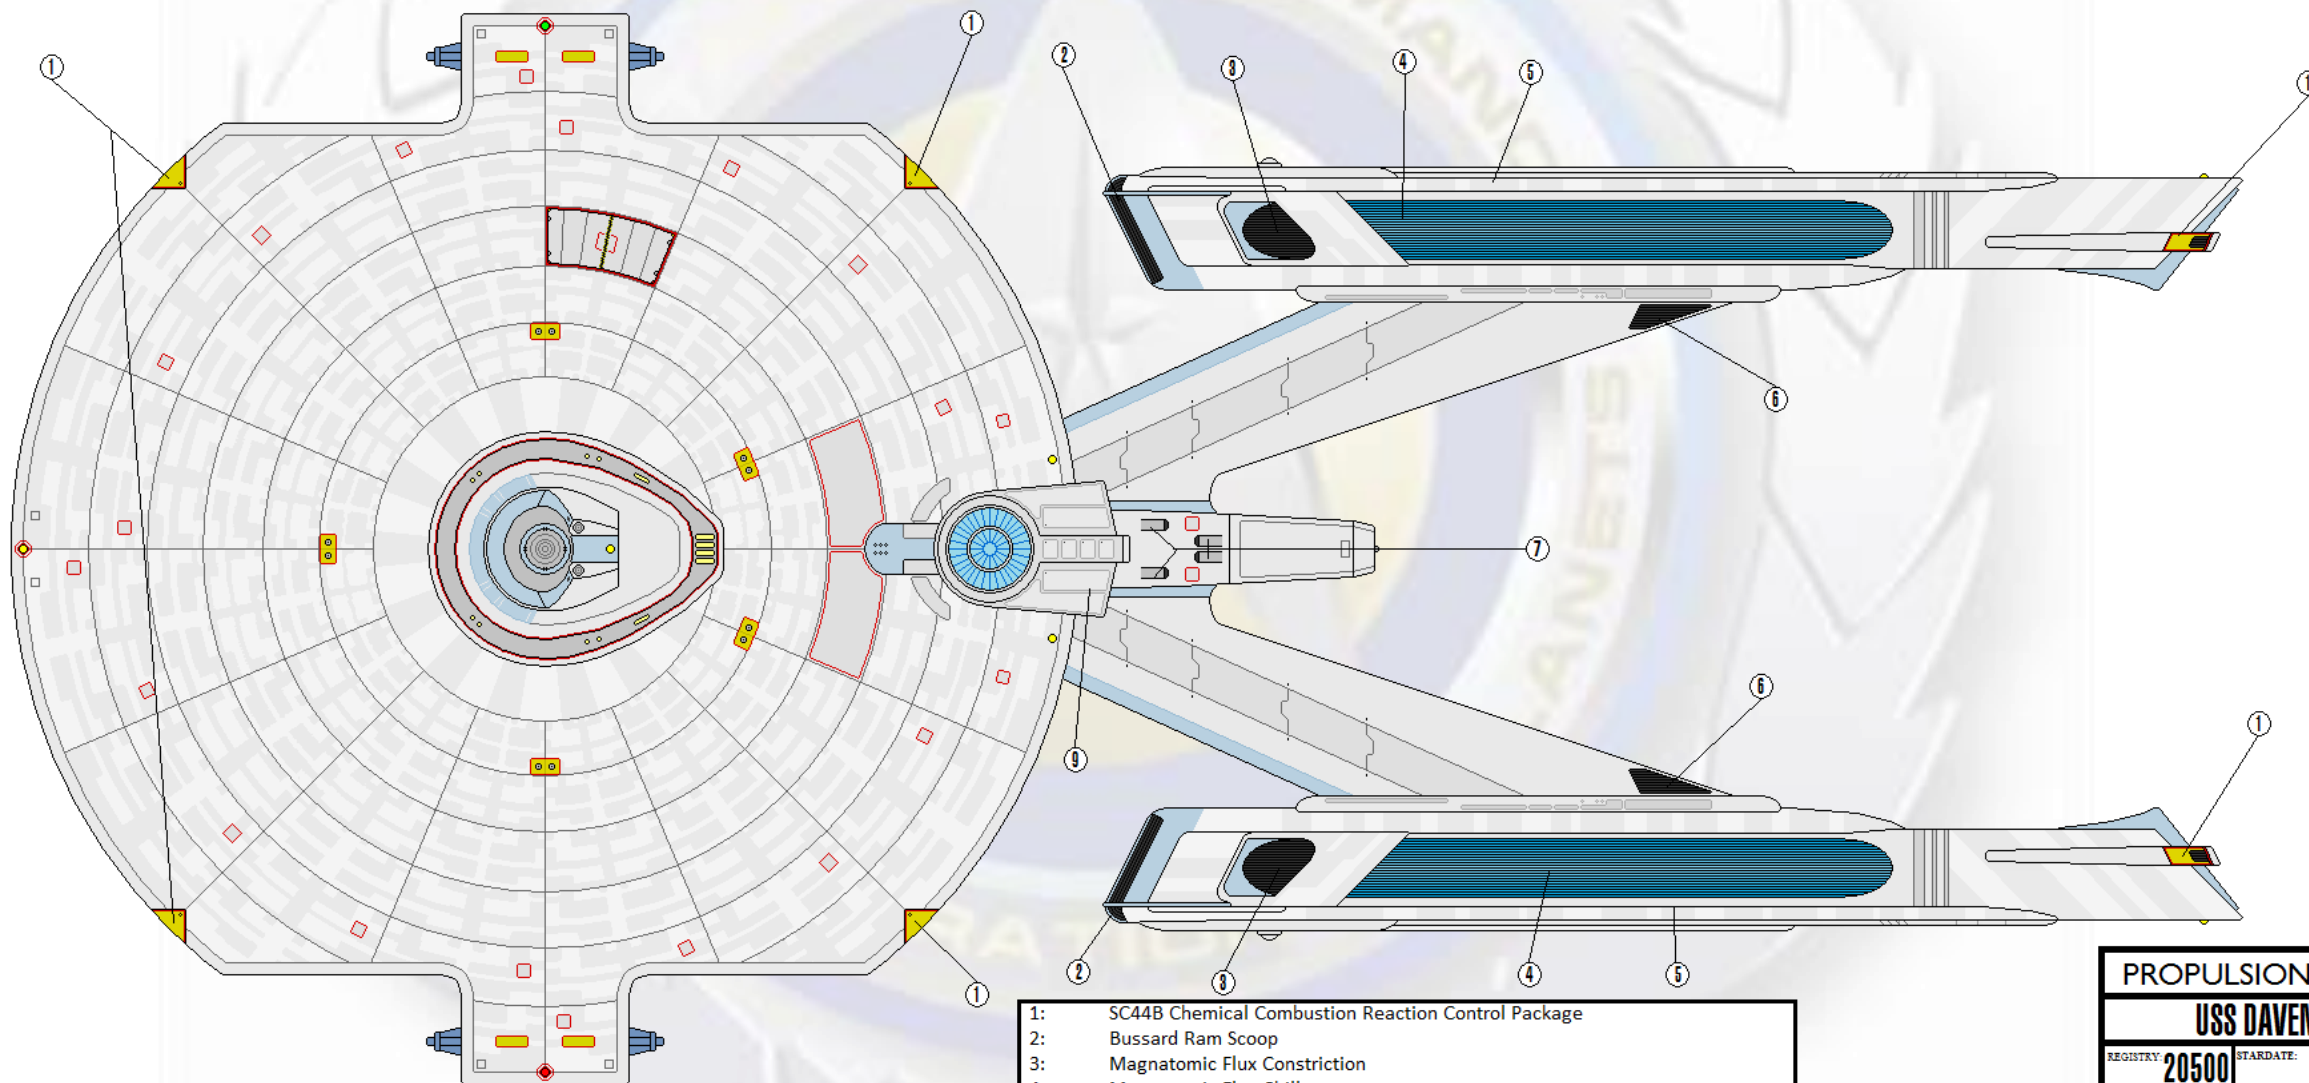

USS DAVENPORT

- 1: SC44B Chemical Combustion Reaction Control Package
- 2: Bussard Ram Scoop
- 3: Magnatonic Flux Constriction
- 4: Magnotomic Flux Chiller
- 5: LN-63 MK-2 Dilithium-Energized Antimatter Linear Circumferential Warp Unite
- 6: Emergency Nacelle Flush Vent
- 7: 3CM Chemical Combustion Precise Control Package
- 8: RSM Subatomic Unified Energy-Impulse Unite

PROPULSION SYSTEMS	
USS DAVENPORT	
REGISTRY: 20500	STARDATE: 7946.8
VIEW:	DORSAL
STARFLEET SHIPYARD: Asakan Fleet Design Ship Yards, Arcturus IV