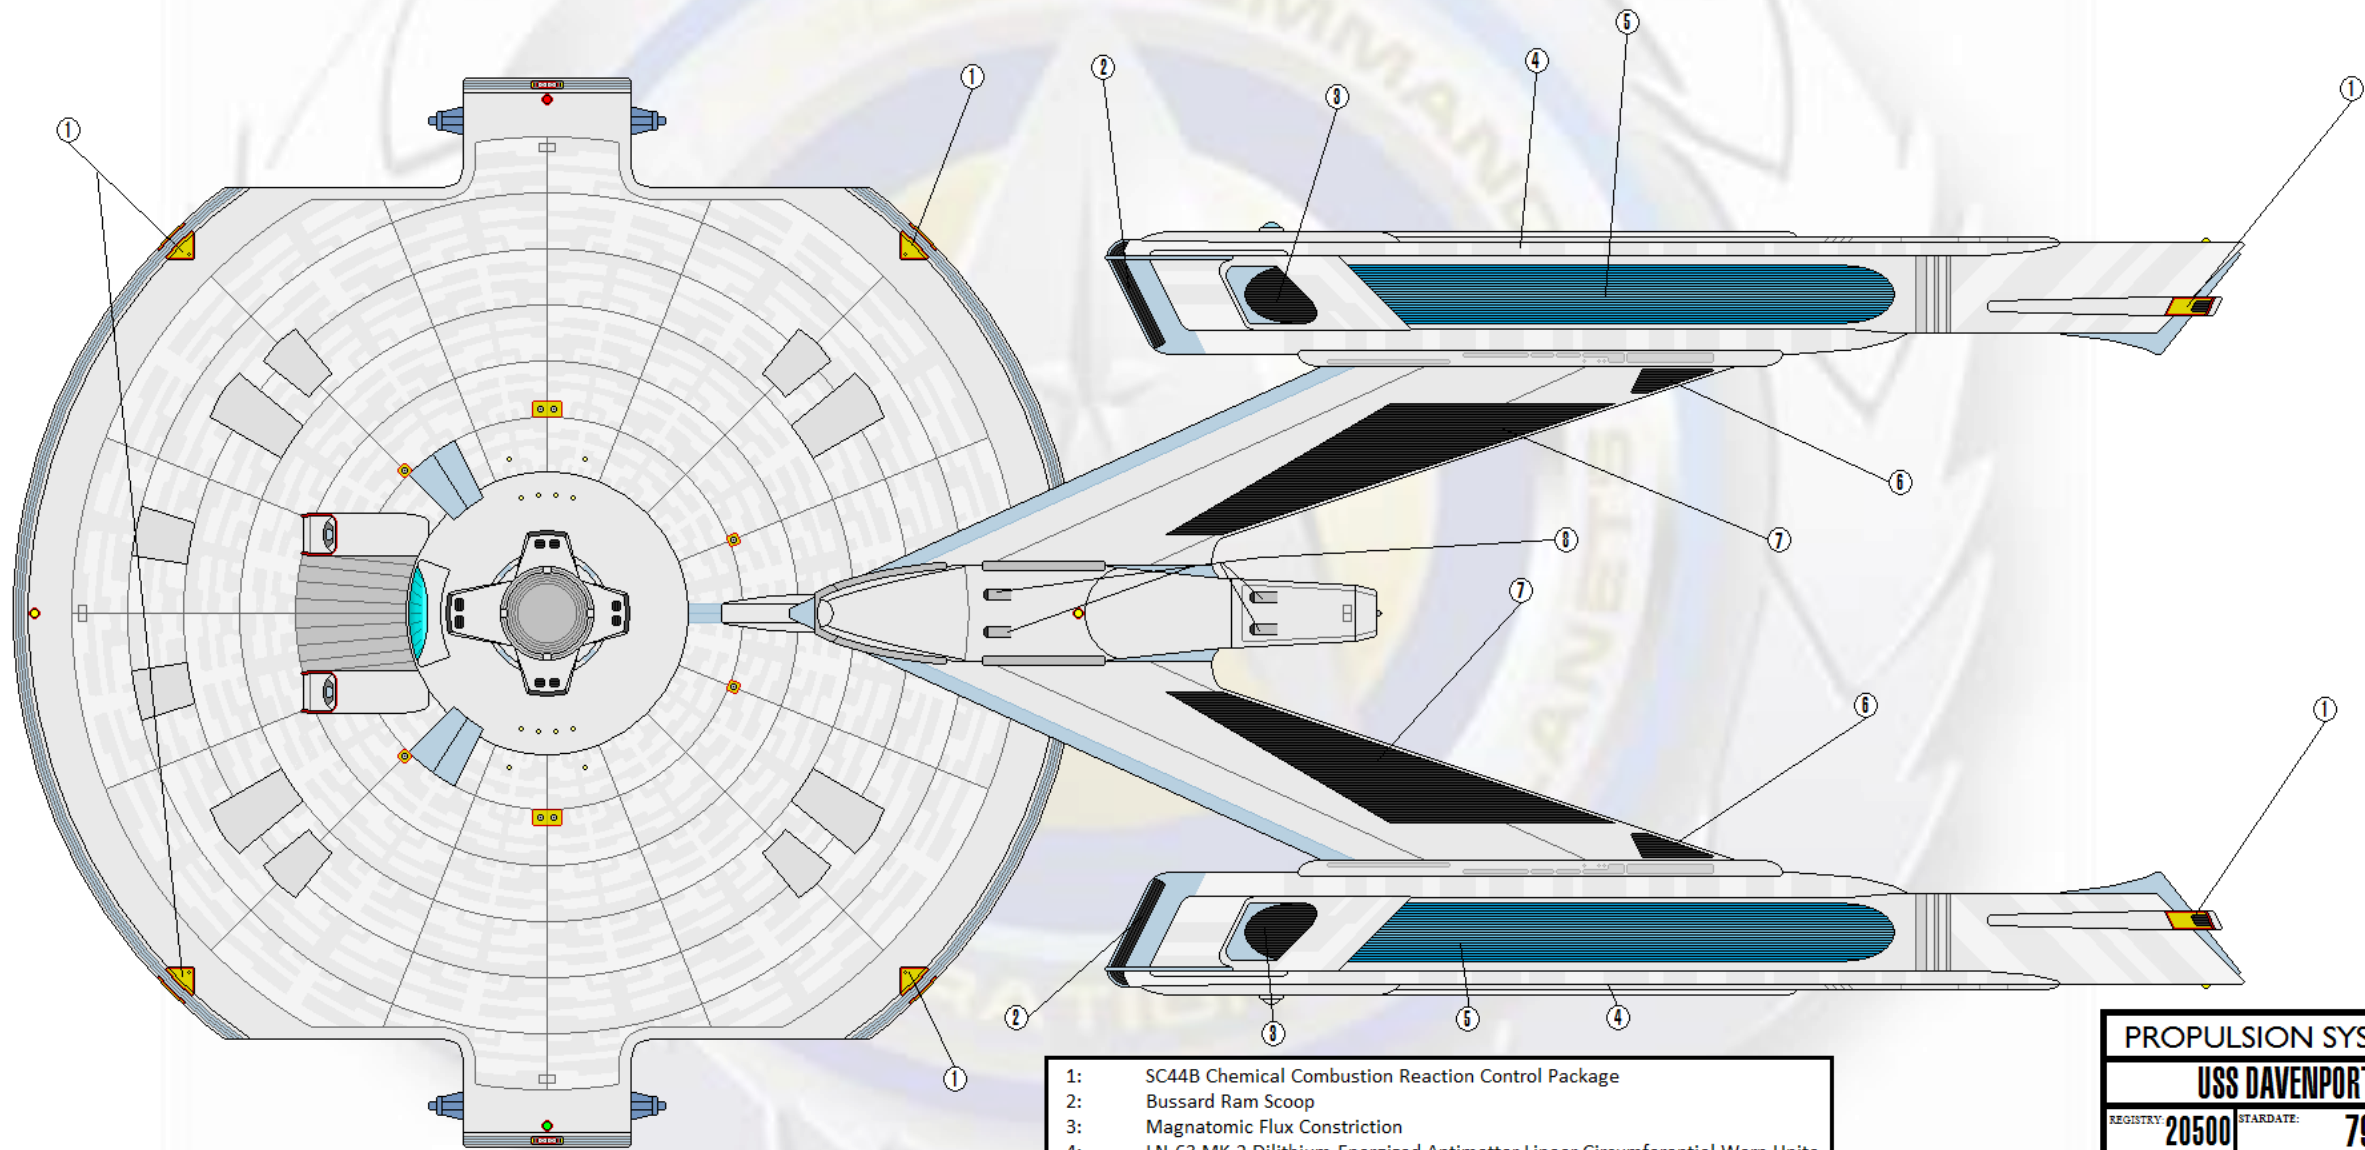

USS DAVENPORT

- 1: SC44B Chemical Combustion Reaction Control Package
- 2: Bussard Ram Scoop
- 3: Magnatomic Flux Constriction
- 4: LN-63 MK-2 Dillithium-Energized Antimatter Linear Circumferential Warp Unite
- 5: Magnatomic Flux Chiller
- 6: Emergency Nacelle Flush Vent
- 7: Warp Engine Flush Vent
- 8: 3CM Chemical Combustion Precise Control Package

PROPULSION SYSTEMS	
USS DAVENPORT	
REGISTRY: 20500	STARDATE: 7946.8
VIEW: VENTRAL	
STARFLEET SHIPYARD: Asakan Fleet Design Ship Yards, Arcturus IV