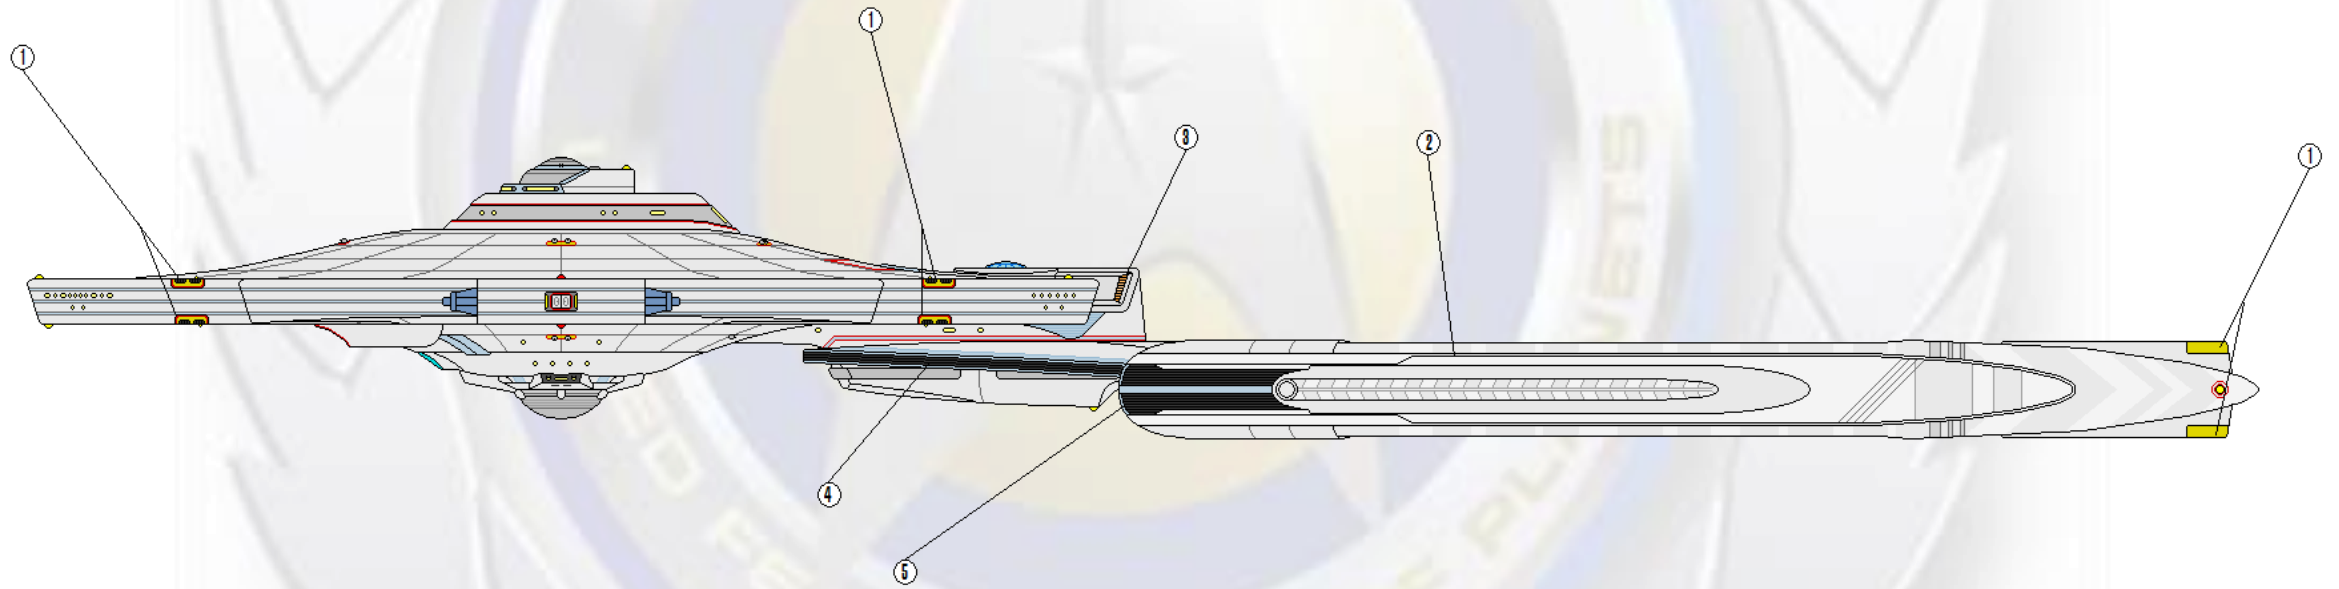

USS DAVENPORT

- 1: SC44B Chemical Combustion Reaction Control Package
- 2: RSM Subatomic Unified Energy-Impulse Unite
- 3: LN-63 MK-2 Dilithium-Energized Antimatter Linear Circumferential Warp Unite
- 4: Bussard Ram Scoop
- 5: Emergency Flush Intakes

PROPULSION SYSTEMS	
USS DAVENPORT	
REGISTRY: 20500	STARDATE: 7946.8
VIEW:	PROFILE
STARFLEET SHIPYARD: Asakan Fleet Design Ship Yards, Arcturus IV