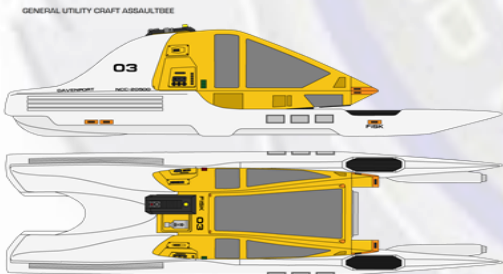

SMALL SHUTTLECRAFT

SHUTTLE CRAFT

<u>Shuttle Bays</u>	:	1
<u>Embarked Craft</u>	:	4
<u>General Purpose Craft</u>	:	0
<u>Personal Shuttle</u>	:	2
<u>Utility Craft</u>	:	0
<u>Fighter Craft</u>	:	2
<u>Other</u>	:	0

01:	Daphne
02:	Cosige
03:	Fisk
04:	Halk