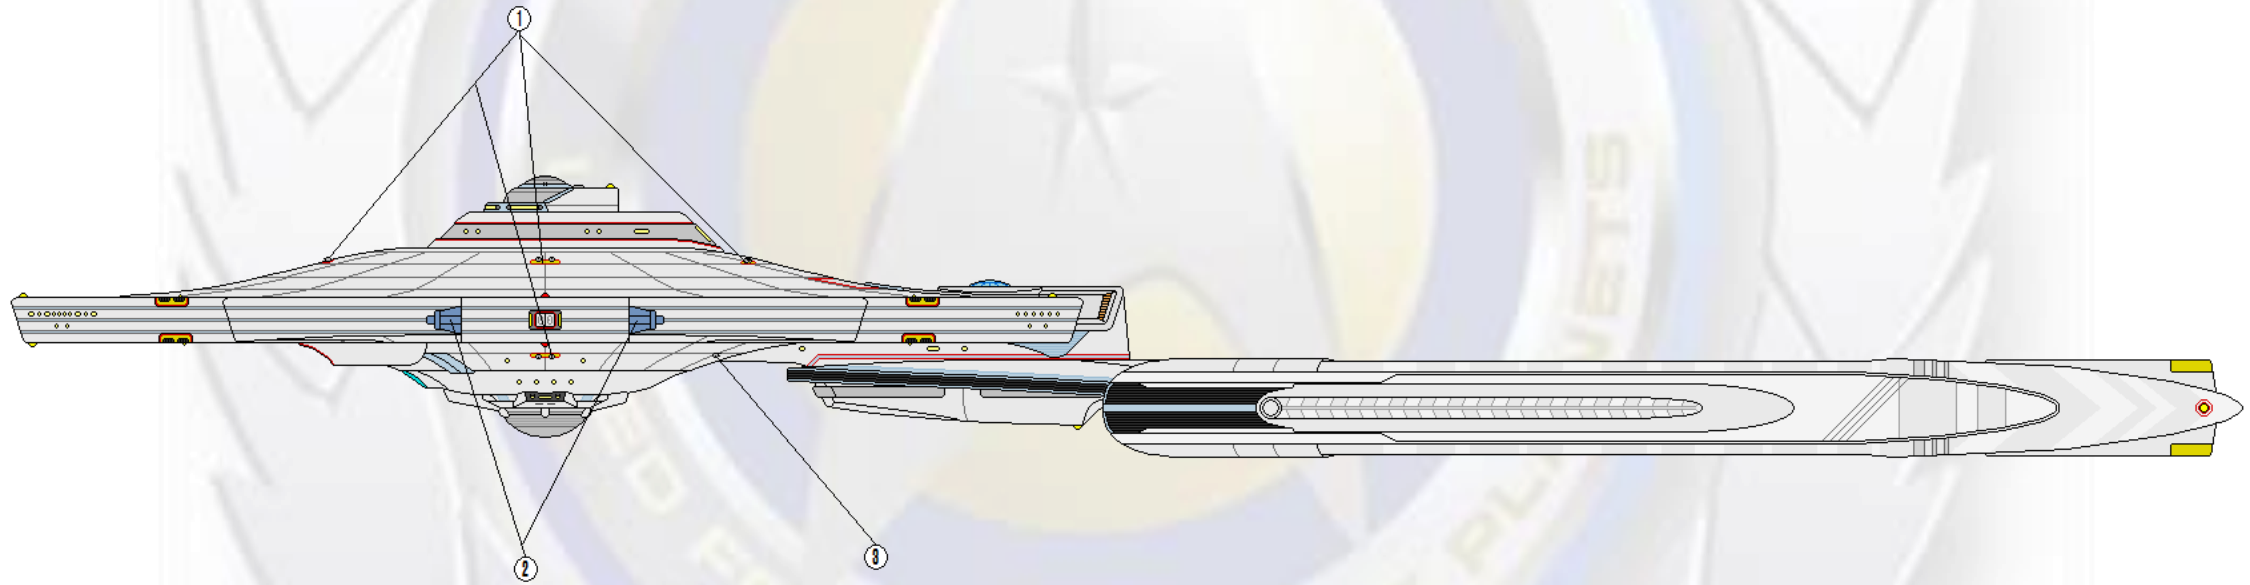

USS DAVENPORT

- 1: RIM-15A Independent Twin Mount Phaser
- 2: EL-215 Mod 1 Multi-Directional Phaser Cannon
- 3: JAKA-12 Independent Single Mount Phaser

WEAPON SYSTEMS	
USS DAVENPORT	
REGISTRY: 20500	STARDATE: 7946.8
VIEW:	PROFILE
STARFLEET SHIPYARD: Asakan Fleet Design Ship Yards, Arcturus IV