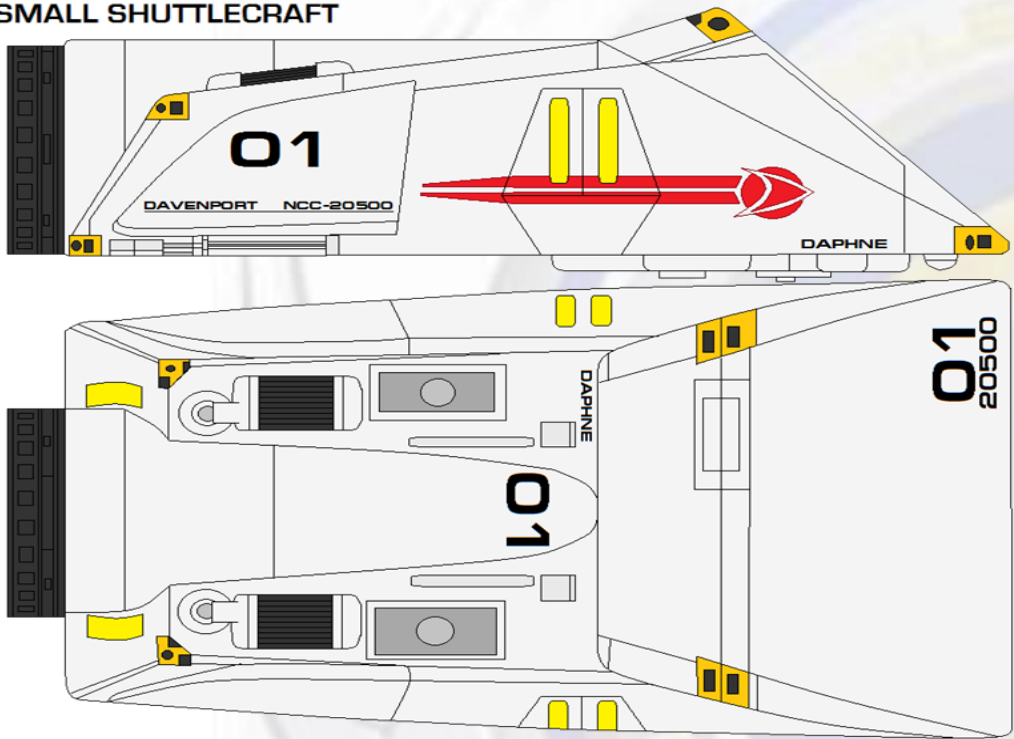

USS DAVENPORT

SMALL SHUTTLECRAFT