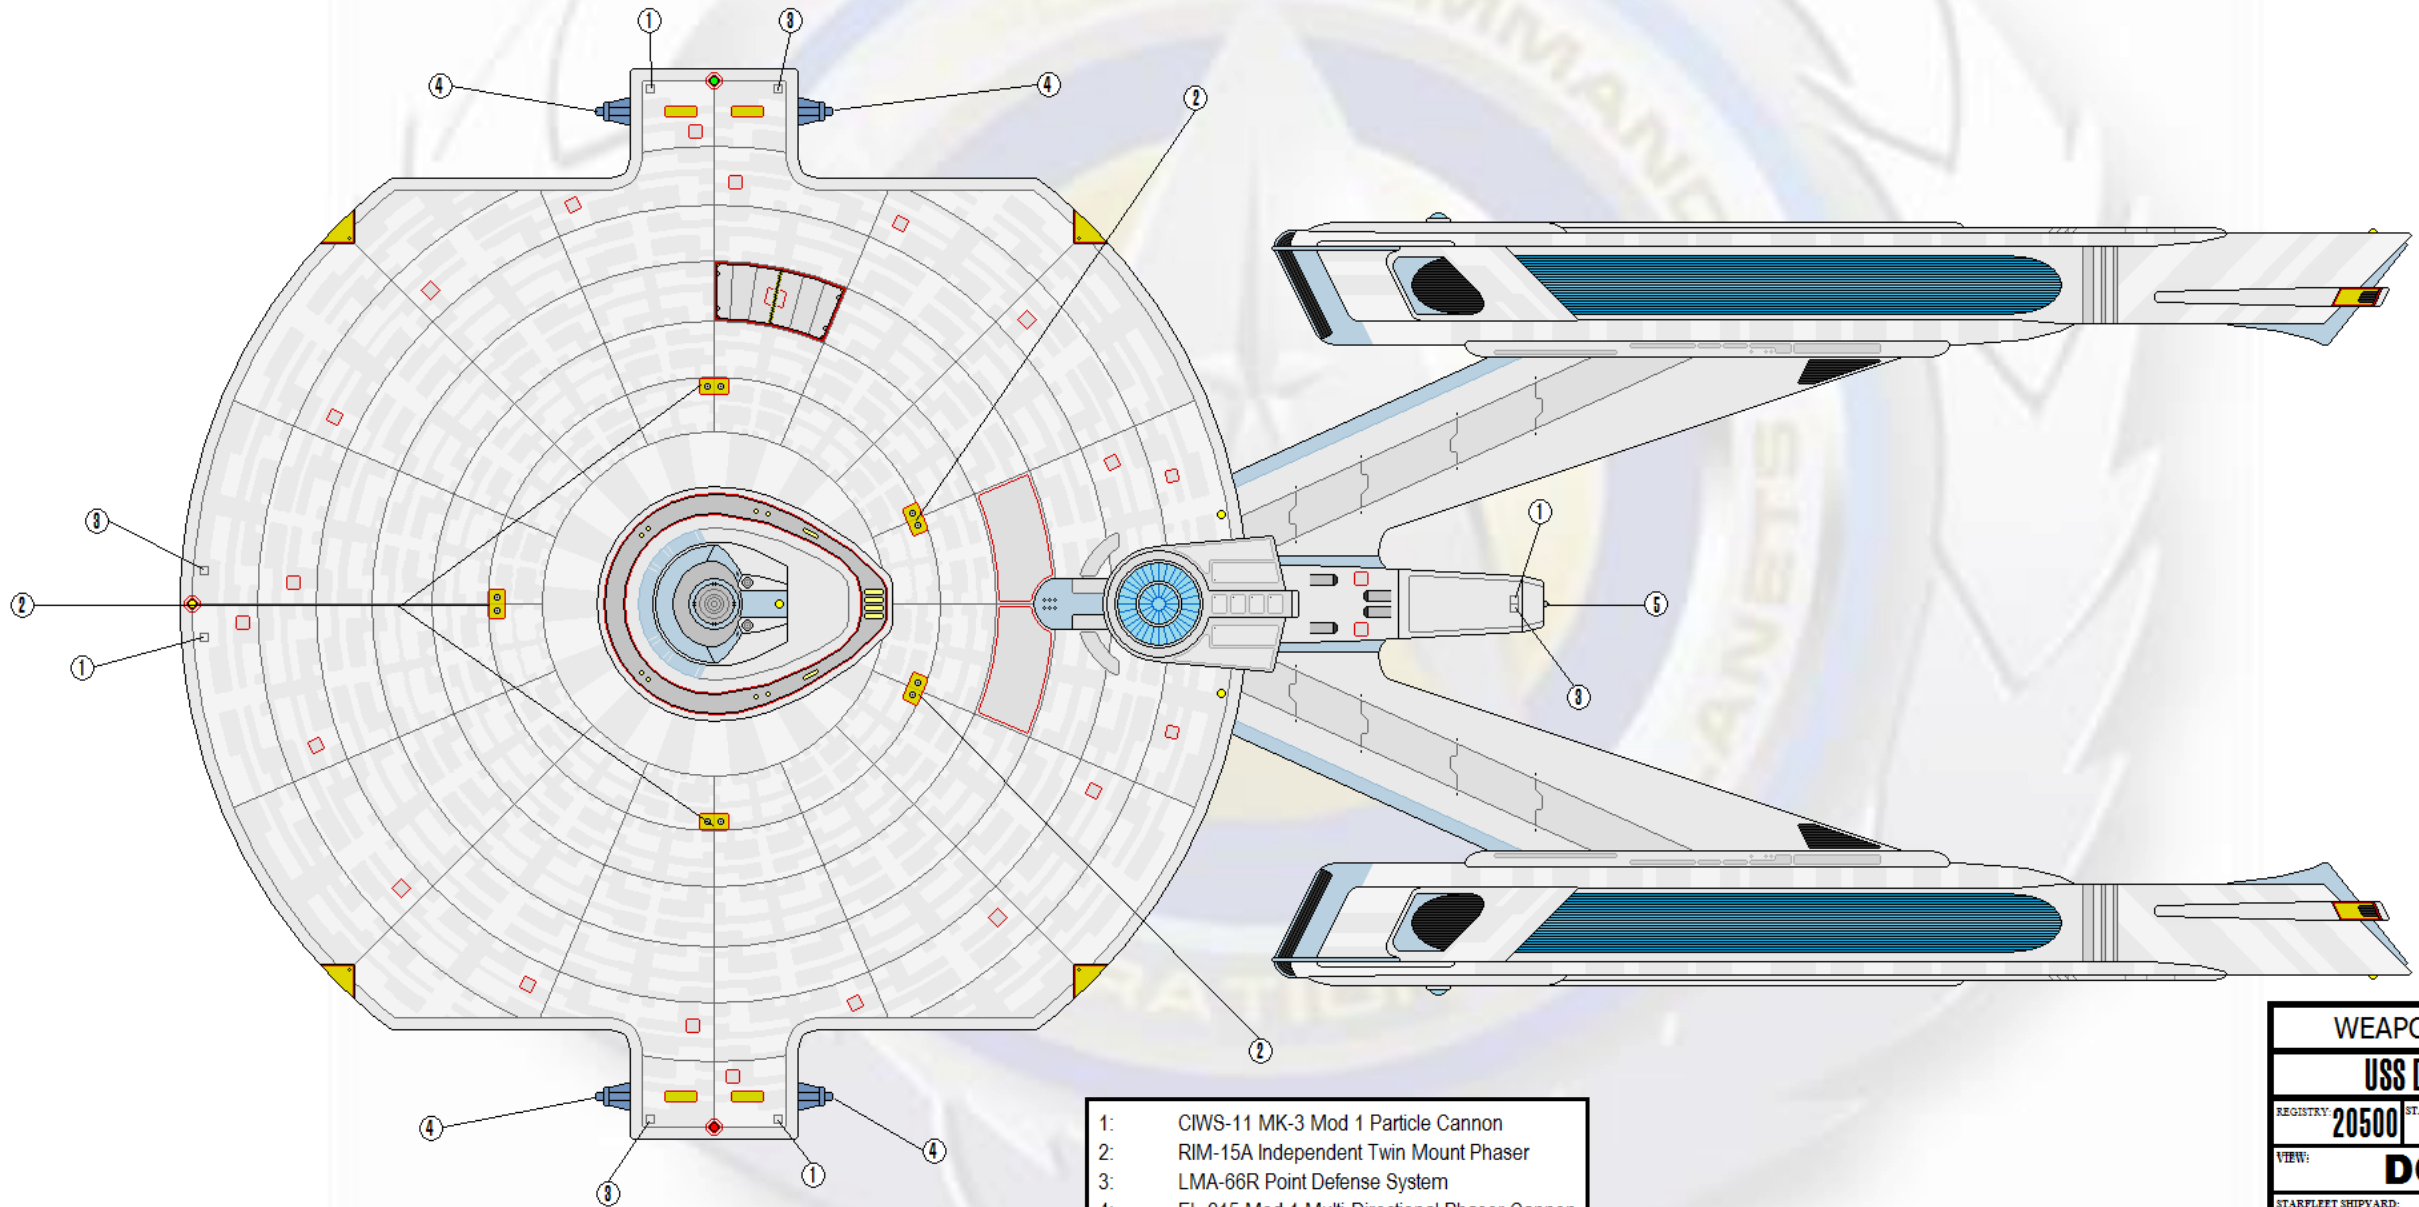

USS DAVENPORT

- 1: CIWS-11 MK-3 Mod 1 Particle Cannon
- 2: RIM-15A Independent Twin Mount Phaser
- 3: LMA-66R Point Defense System
- 4: EL-215 Mod 1 Multi-Directional Phaser Cannon
- 5: JAKA-12 Independent Single Mount Phaser

WEAPON SYSTEMS	
USS DAVENPORT	
REGISTRY: 20500	STARDATE: 7946.8
VIEW:	DORSAL
STARFLEET SHIPYARD:	
Asakan Fleet Design Ship Yards, Arcturus IV