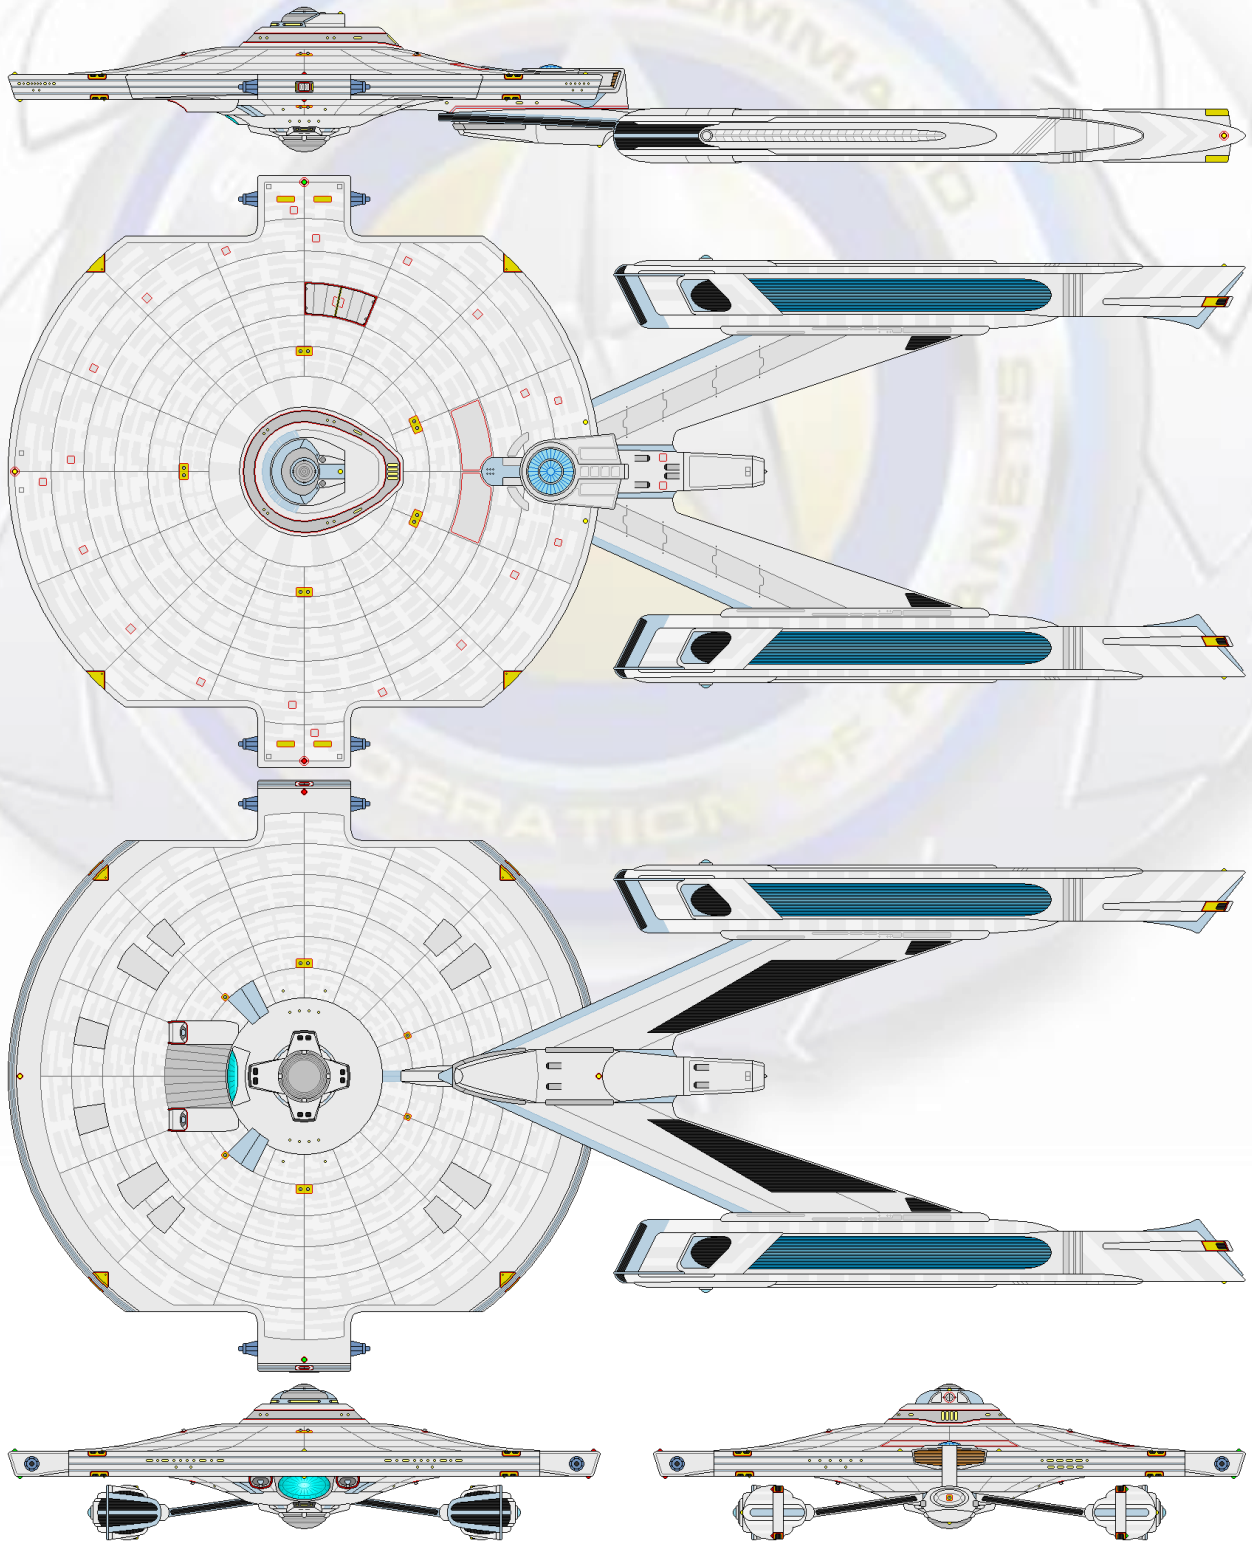

USS DAVENPORT

BASIC INFORMATION

<u>Class Name</u>	:	Davenport
<u>Ships Name</u>	:	Uss Davenport
<u>Registry</u>	:	Ncc-20500
<u>Classification</u>	:	Corvette
<u>Type</u>	:	Class 1B Starship
<u>Model Number</u>	:	1

PHYSICAL SPECIFICATIONS

<u>Length</u>	:	301 m	:	986.2 ft
<u>Beam</u>	:	142 m	:	464.9 ft
<u>Draft</u>	:	36 m	:	117.8 ft
<u>Displacement</u>	:	125,386 mt	:	250,772,000 lbs