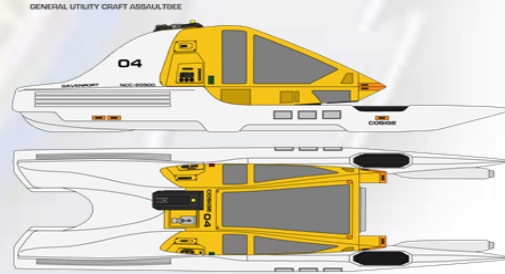

SMALL SHUTTLECRAFT

SHUTTLE CRAFT

<u>Shuttle Bays</u>	:	1
<u>Embarked Craft</u>	:	4
<u>General Purpose Craft</u>	:	0
<u>Personal Shuttle</u>	:	2
<u>Utility Craft</u>	:	0
<u>Fighter Craft</u>	:	2
<u>Other</u>	:	0

01:	Daphne
02:	Cosige
03:	Fisk
04:	Halk