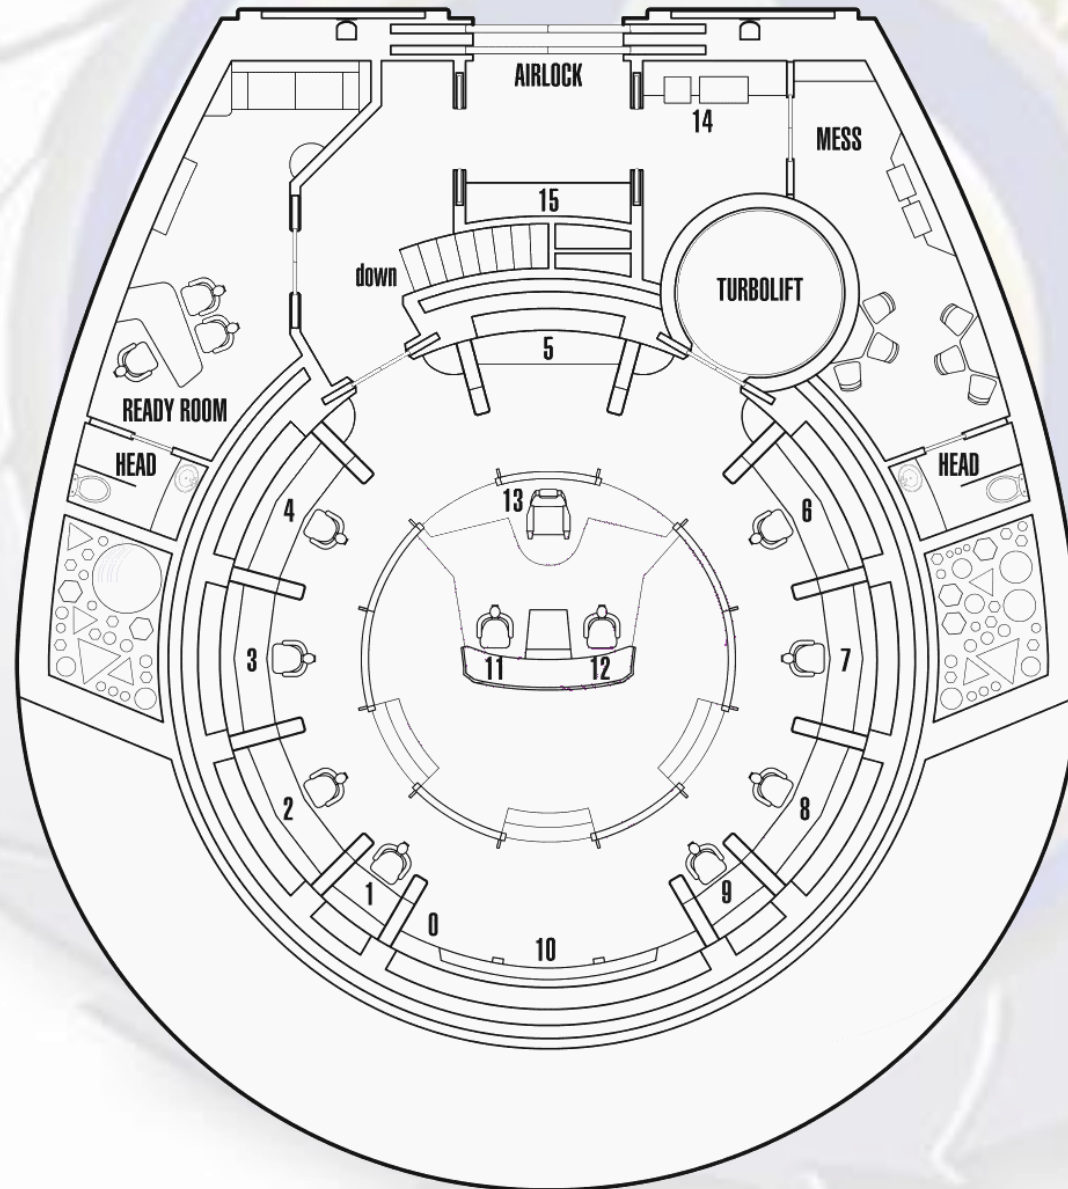

SHIPS MARINE FORCE

Marine Officer	1
Marine Non-Commissioned Officer	1
Marine Team Leader	3
Marine Team Member	9

USS DAVENPORT

SHIPS BRIDGE LAYOUT

USS DAVENPORT
NCC-20500

- 0 DEDICATION PLAQUE
- 1 DAMAGE CONTROL
- 2 TACTICAL
- 3 SCIENCE
- 4 COMMUNICATIONS
- 5 MASTER SYSTEMS DISPLAY
- 6 ENGINEERING
- 7 PROPULSION SYSTEMS
- 8 ENVIRONMENT
- 9 AUXILIARY SYSTEMS
- 10 MAIN VIEWSCREEN
- 11 NAVIGATION
- 12 HELM
- 13 COMMANDING OFFICER
- 14 AIRLOCK CONTROL
- 15 SPACESUIT LOCKER