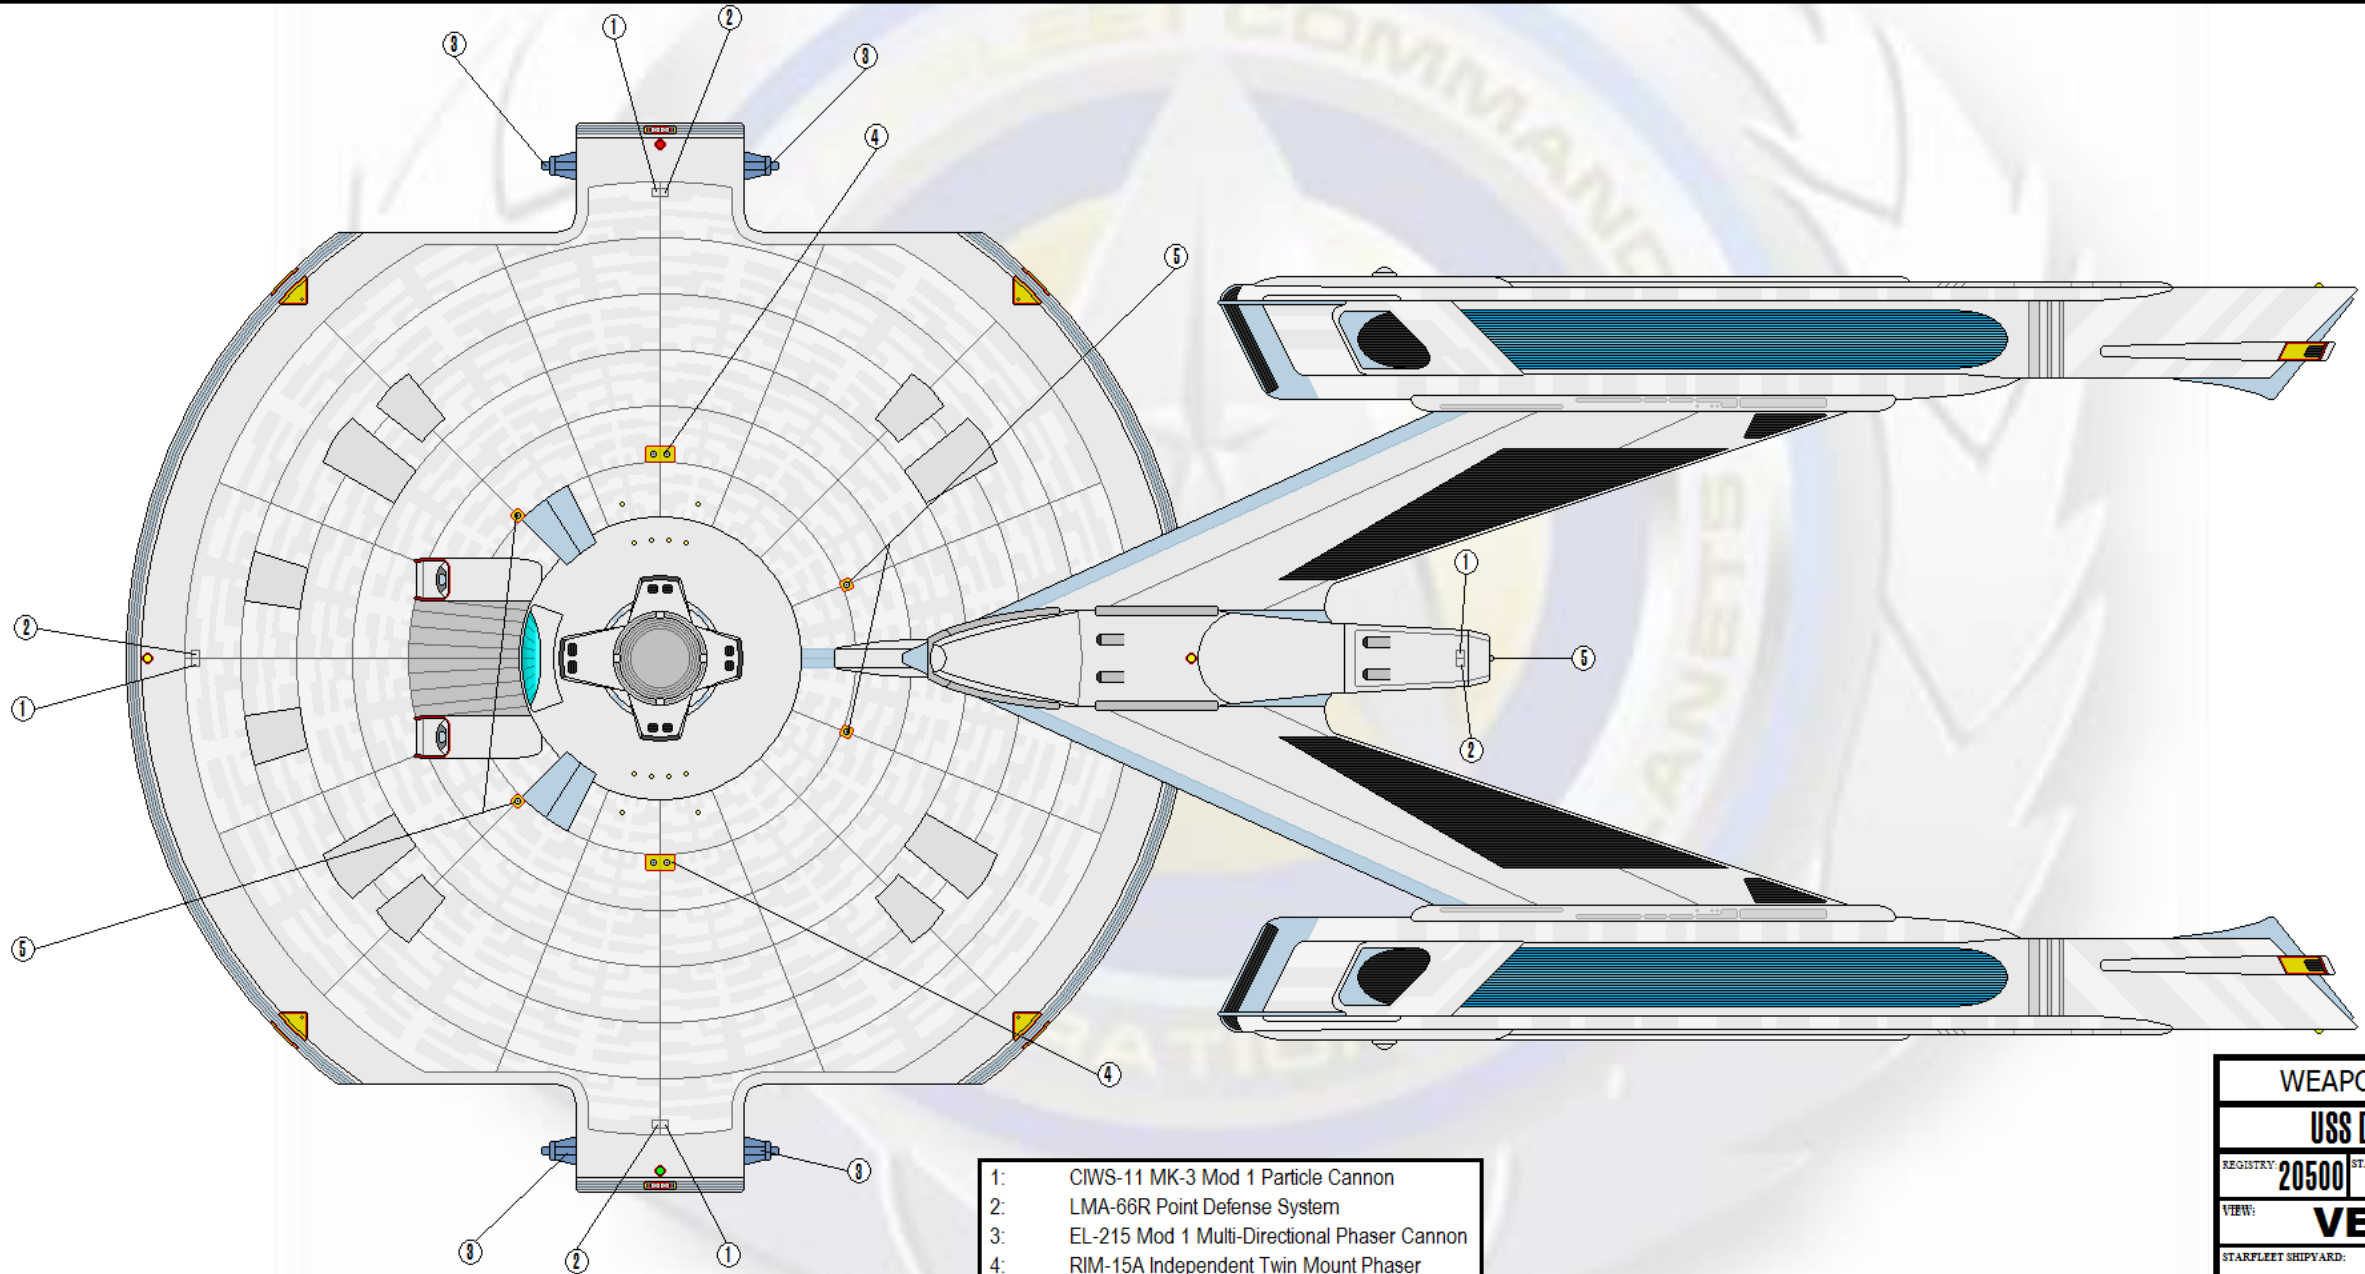

USS DAVENPORT

- 1: CIWS-11 MK-3 Mod 1 Particle Cannon
- 2: LMA-66R Point Defense System
- 3: EL-215 Mod 1 Multi-Directional Phaser Cannon
- 4: RIM-15A Independent Twin Mount Phaser
- 5: JAKA-12 Independent Single Mount Phaser

WEAPON SYSTEMS	
USS DAVENPORT	
REGISTRY: 20500	STARDATE: 7946.8
VIEW:	VENTRAL
STARFLEET SHIPYARD: Asakan Fleet Design Ship Yards, Arcturus IV