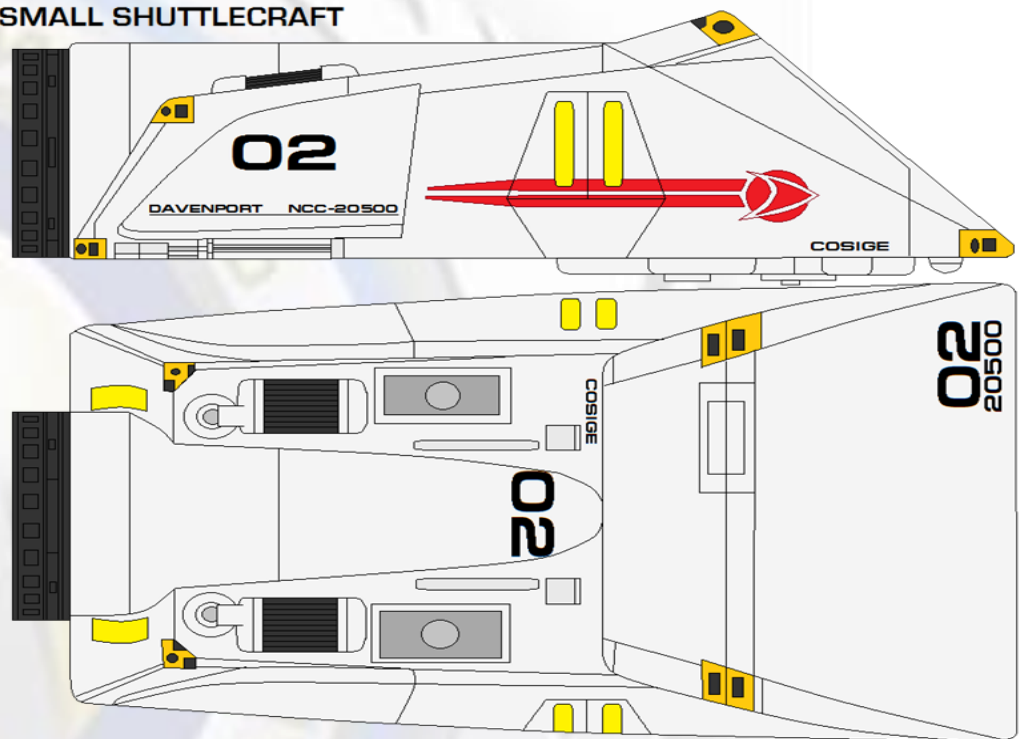

SMALL SHUTTLECRAFT

SHUTTLE CRAFT

<u>Shuttle Bays</u>	:	1
<u>Embarked Craft</u>	:	4
<u>General Purpose Craft</u>	:	0
<u>Personal Shuttle</u>	:	2
<u>Utility Craft</u>	:	0
<u>Fighter Craft</u>	:	2
<u>Other</u>	:	0

01:	Daphne
02:	Cosige
03:	Fisk
04:	Halk