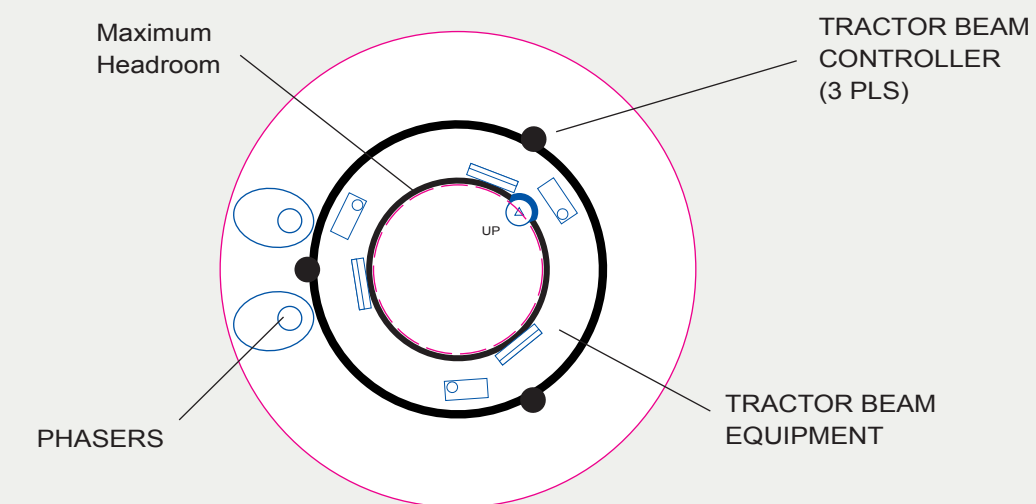

DECK 11
 Phasers are located on this deck.

The equipment around the perimeter here on Deck 11 is for the Tractor Beam. The 3 Tractor Beam Controllers direct the Emitter so that the beam can locate and lock onto the object being towed.

The 3 pale gold-coloured recessed rings on the underside of the Primary Hull absorb and re-direct any back-scatter created by the Tractor Beam.

DECK 12
 The Lower Sensor Dome is located here.
 The Tractor Beam Emitter is at the bottom of the Lower Sensor Dome.

SHIP DATA

LENGTH: 239 m
 WIDTH: 127 m
 HEIGHT: 69 m

TRANSPORTERS
 6-person: 4
 22-person: 2
 cargo: 2

SHUTTLECRAFT: 0

PHASERS
 banks of 2: 3

TORPEDO TUBES: 2

DECK 10: PHOTON TORPEDO LAUNCHERS / CARGO

DECK 11: TRACTOR BEAM

DECK 12: SENSORS / TRACTOR BEAM