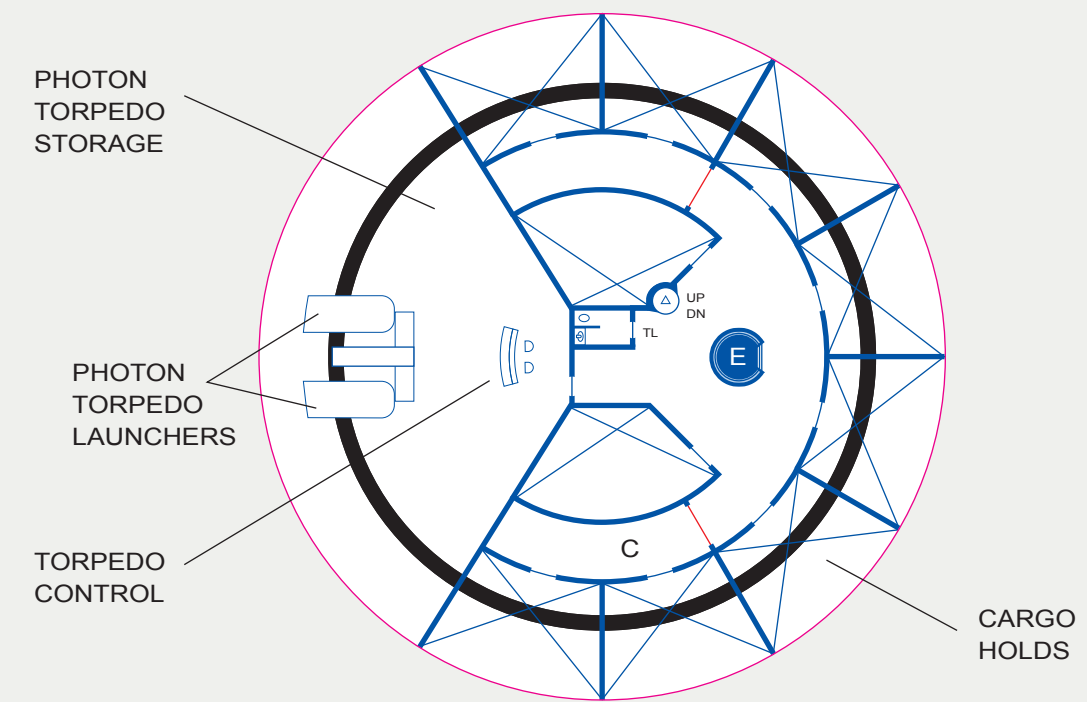

DECK 11
 Phasers are located on this deck.

The equipment around the perimeter here on Deck 11 is for the Tractor Beam. The 3 Tractor Beam Controllers direct the Emitter so that the beam can locate and lock onto the object being towed.

The 3 pale gold-coloured recessed rings on the underside of the Primary Hull absorb and re-direct any back-scatter created by the Tractor Beam.

DECK 12
 The Lower Sensor Dome is located here.
 The Tractor Beam Emitter is at the bottom of the Lower Sensor Dome.

SHIP DATA

LENGTH: 239 m
 WIDTH: 127 m
 HEIGHT: 69 m

TRANSPORTERS
 6-person: 4
 22-person: 2
 cargo: 2

SHUTTLECRAFT: 0

PHASERS
 banks of 2: 3

TORPEDO TUBES: 2

DECK 10: PHOTON TORPEDO LAUNCHERS / CARGO

DECK 11: TRACTOR BEAM

DECK 12: SENSORS / TRACTOR BEAM