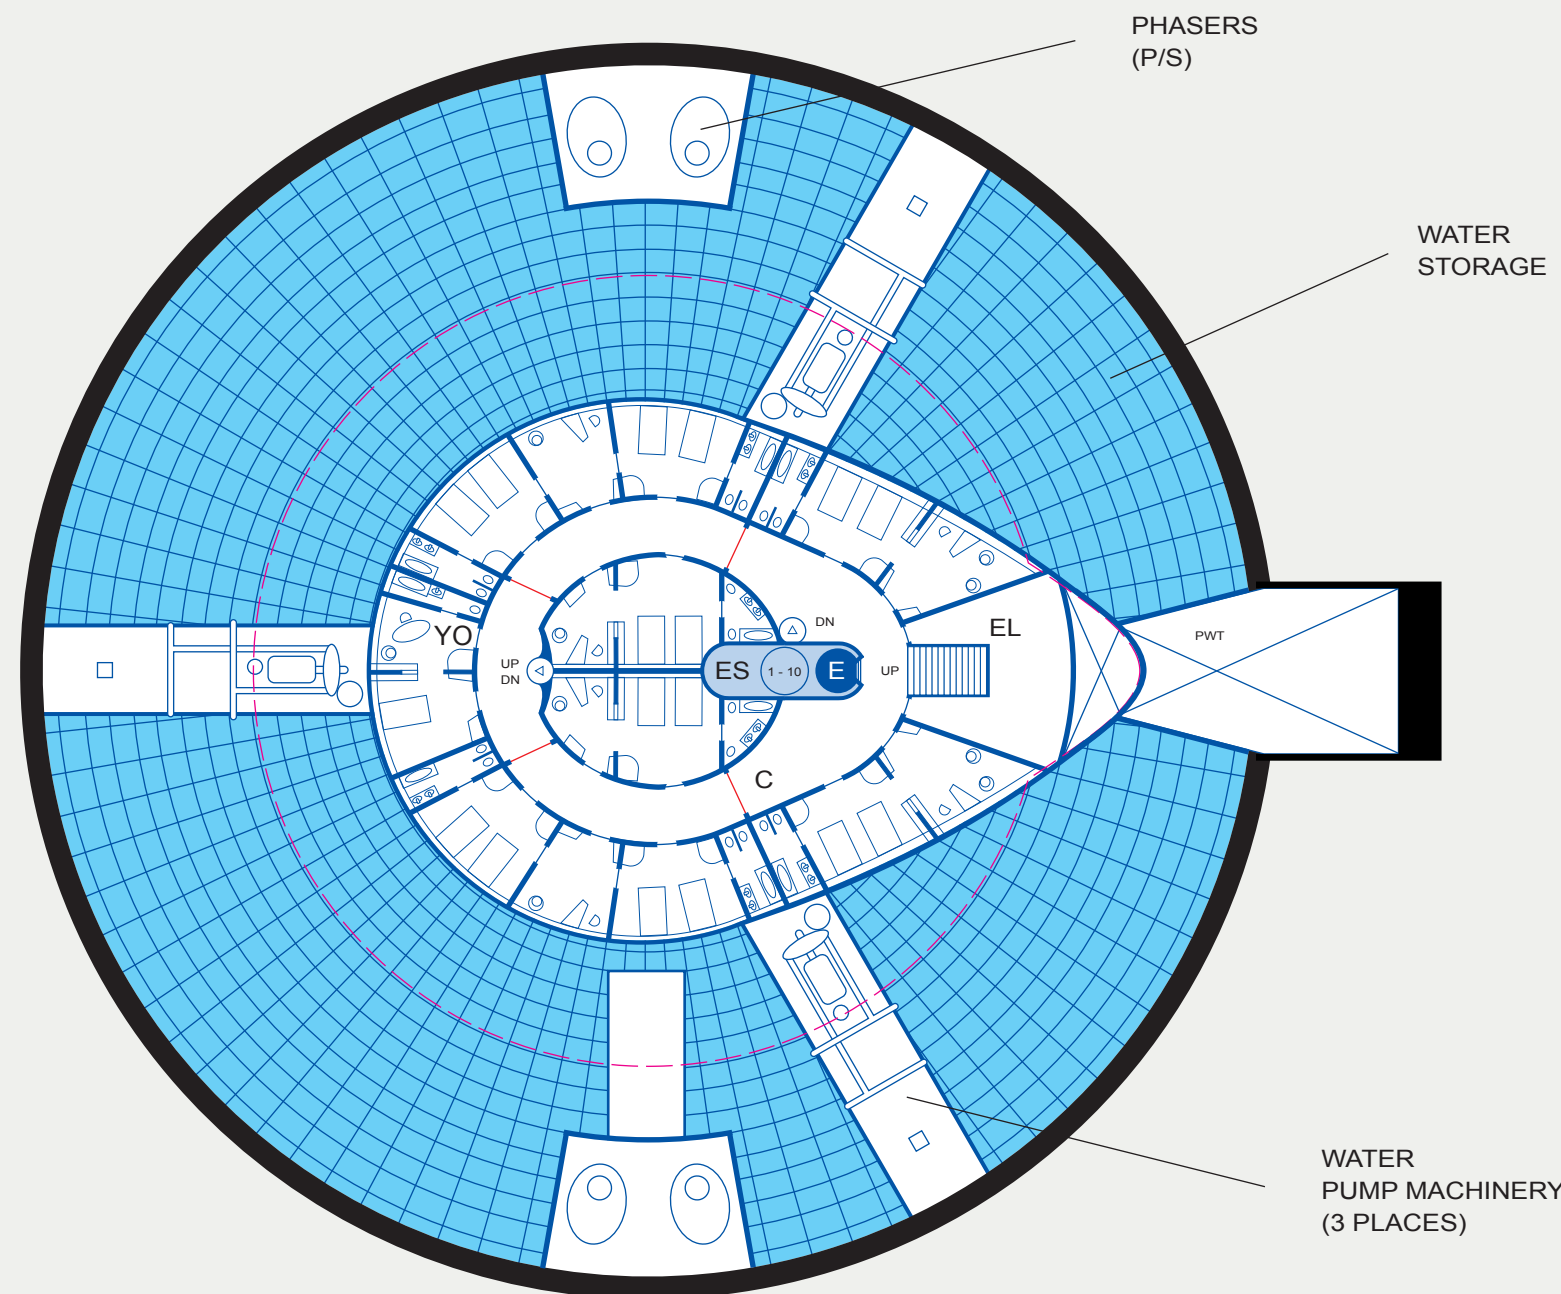

TMoST mentions that Water Storage is on Deck 7. Of course, water can be placed there too, but the shallow space around this deck lends itself well to this function.

About half of the Primary Hull was removed for this class. The number of crew members is lower, so less water is needed, and fewer water pumps are needed.

A smaller ship resulted in a surplus of power, so more Phasers were installed.

DECK 4 (continued)

Most of the Crew's Quarters in the Primary Hull are laid out in rings. The rings are labeled from the center outwards, starting with A, then B, then C, and so on.

TMoST mentions Junior Officers have quarters on Deck 4. There are sufficient accommodations in the Primary Hull for the crew complement of this type of Destroyer. Crew members do not have to share quarters with anyone else.

The Piping / Wiring Trunk has been enlarged and enclosed. This was done in preparation for the proposed (new) Impulse Deflection Crystal configuration. This was under development for installation in the next generation of starships.

SHIP'S COMPLEMENT

OFFICERS	20
ENLISTED	140
TOTAL	160

ACCOMMODATIONS

DECK 4 - Ring A -	4
Ring B -	13
DECK 5 - Ring A -	8
Ring B -	8
Ring C -	10
DECK 6 - Ring A -	8
Ring B -	8
Ring C -	12
Ring D -	18
Ring E -	16
Ring F -	15
Ring G -	13
Ring H -	16
DECK 7 - Ring A -	12
TOTAL:	161

DECK 4: JUNIOR OFFICERS' QUARTERS

In JOURNEY TO BABEL, over 100 diplomats were transported by the U.S.S. ENTERPRISE. In THIS SIDE OF PARADISE, over 150 colonists were transported off-planet by the ship.

Gene Roddenberry imagined a higher standard of living for everyone, even enlisted crew members. There are more than enough rooms and beds on the ship to accommodate diplomats, colonists, etc. It would only be in such situations that crew members might be asked to share quarters.