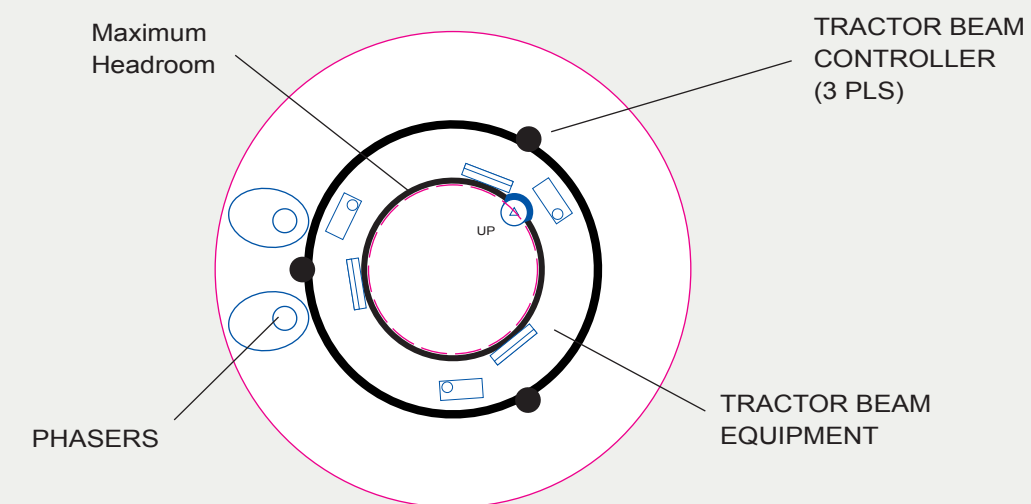

The equipment around the perimeter here on Deck 11 is for the Tractor Beam. The 3 Tractor Beam Controllers direct the Emitter so that the beam can locate and lock onto the object being towed.

The 3 pale gold-coloured recessed rings on the underside of the Primary Hull absorb and re-direct any back-scatter created by the Tractor Beam.

DECK 12

The Lower Sensor Dome is located here.

The Tractor Beam Emitter is at the bottom of the Lower Sensor Dome.

DECK 10: PHOTON TORPEDO LAUNCHERS / CARGO

DECK 11: TRACTOR BEAM

DECK 12: SENSORS / TRACTOR BEAM