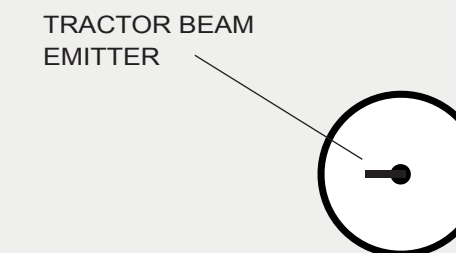

The equipment around the perimeter here on Deck 11 is for the Tractor Beam. The 3 Tractor Beam Controllers direct the Emitter so that the beam can locate and lock onto the object being towed.

The 3 pale gold-coloured recessed rings on the underside of the Primary Hull absorb and re-direct any back-scatter created by the Tractor Beam.

DECK 12

The Lower Sensor Dome is located here.

The Tractor Beam Emitter is at the bottom of the Lower Sensor Dome.

DECK 10: PHOTON TORPEDO LAUNCHERS / CARGO

DECK 11: TRACTOR BEAM

DECK 12: SENSORS / TRACTOR BEAM