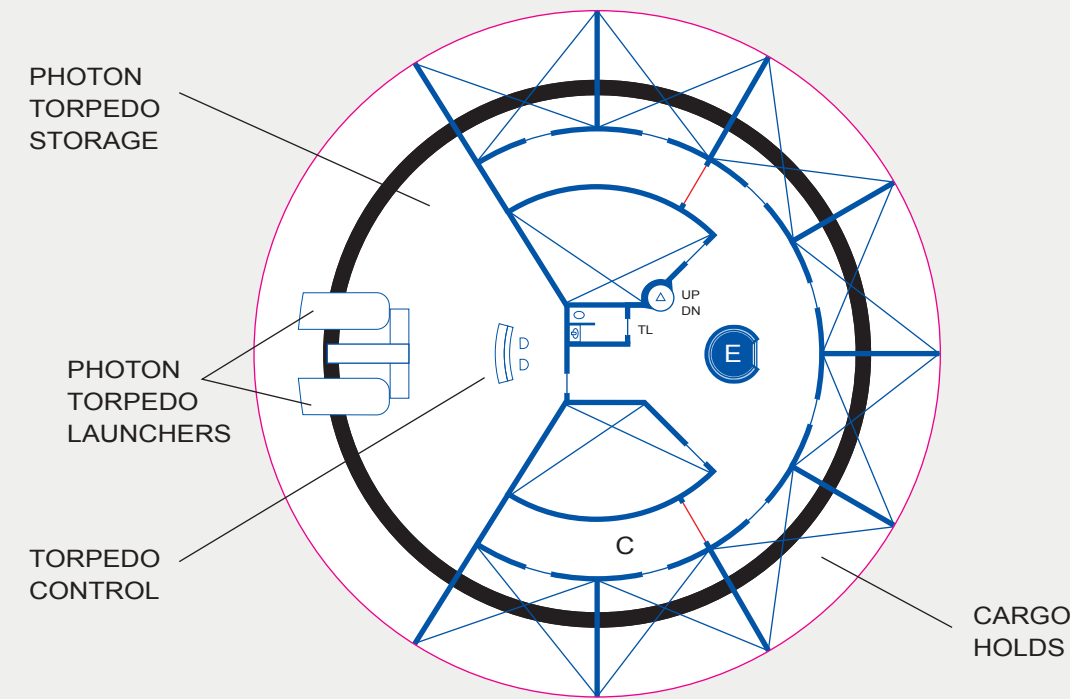

NOTES

DECK 10

TMoST mentions Photon Torpedoes but not their location. Photon Torpedoes were shown in various episodes of STAR TREK to emanate from the underside of the Primary Hull, approximately the same place as the Phasers. Since TMoST states Phaser Banks are on Deck 11, the logical spot for Photon Torpedoes and their launch system is on Deck 10.

On some ships of this class, rearward-firing Torpedo Launchers have also been installed by removing some of the Cargo Holds.

The rest of the deck is filled with Cargo Holds.

DECK 11

Phasers are located on this deck.

The equipment around the perimeter here on Deck 11 is for the Tractor Beam. The 3 Tractor Beam Controllers direct the Emitter so that the beam can locate and lock onto the object being towed.

The 3 pale gold-coloured recessed rings on the underside of the Primary Hull absorb and re-direct any back-scatter created by the Tractor Beam.

DECK 12

The Lower Sensor Dome is located here.

The Tractor Beam Emitter is at the bottom of the Lower Sensor Dome.

DECK 10: PHOTON TORPEDO LAUNCHERS / CARGO

DECK 11: TRACTOR BEAM

DECK 12: SENSORS / TRACTOR BEAM