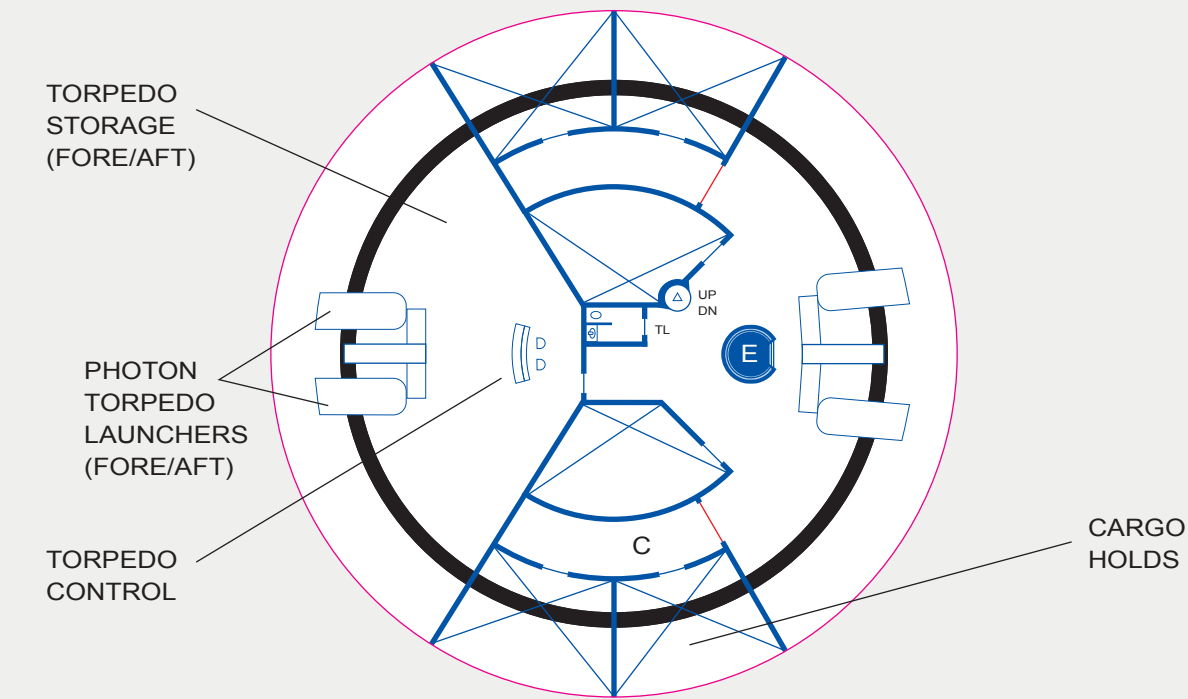

NOTES

DECK 10

TMoST mentions Photon Torpedoes but not their location. Photon Torpedoes were shown in various episodes of STAR TREK to emanate from the underside of the Primary Hull, approximately the same place as the Phasers. Since TMoST states Phaser Banks are on Deck 11, the logical spot for Photon Torpedoes and their launch system is on Deck 10.

The equipment around the perimeter here on Deck 11 is for the Tractor Beam. The 3 Tractor Beam Controllers direct the Emitter so that the beam can locate and lock onto the object being towed.

The 3 pale gold-coloured recessed rings on the underside of the Primary Hull absorb and re-direct any back-scatter created by the Tractor Beam.

DECK 12

The Lower Sensor Dome is located here.

The Tractor Beam Emitter is at the bottom of the Lower Sensor Dome.

DECK 10: PHOTON TORPEDO LAUNCHERS / CARGO

DECK 11: TRACTOR BEAM

DECK 12: SENSORS / TRACTOR BEAM