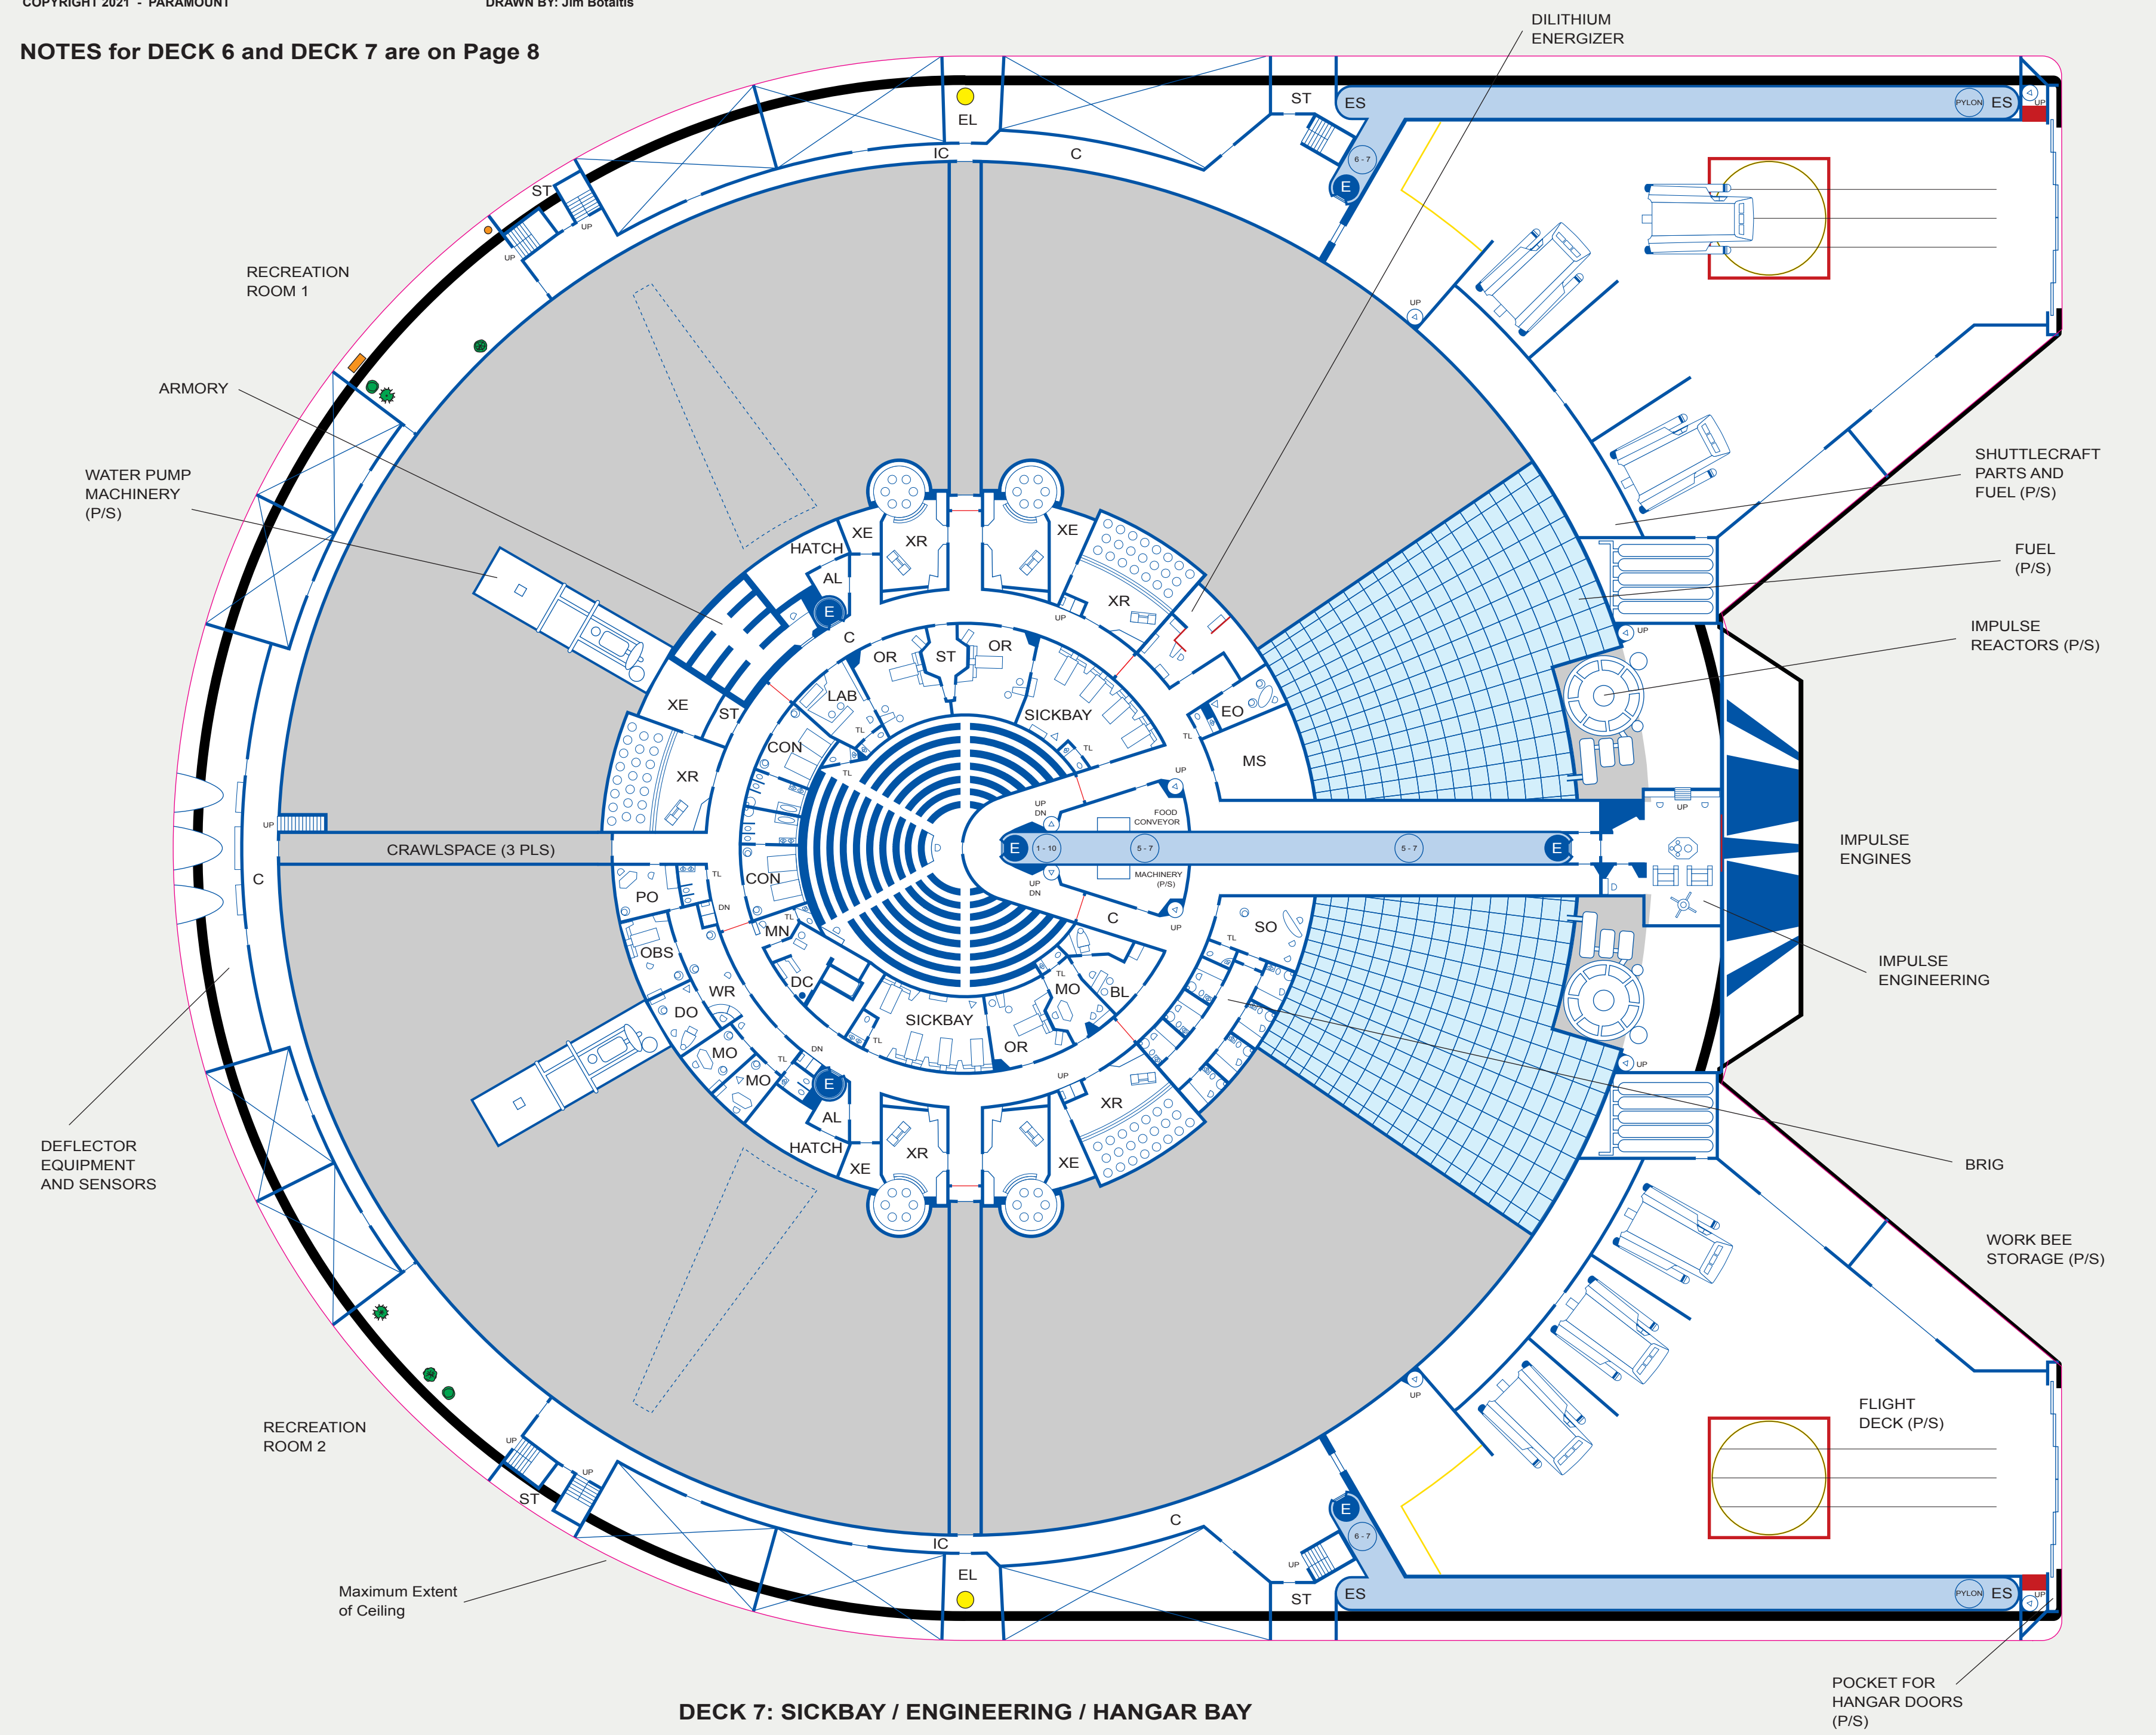

NOTES for DECK 6 and DECK 7 are on Page 8

DECK 7: SICKBAY / ENGINEERING / HANGAR BAY

POCKET FOR HANGAR DOORS (P/S)