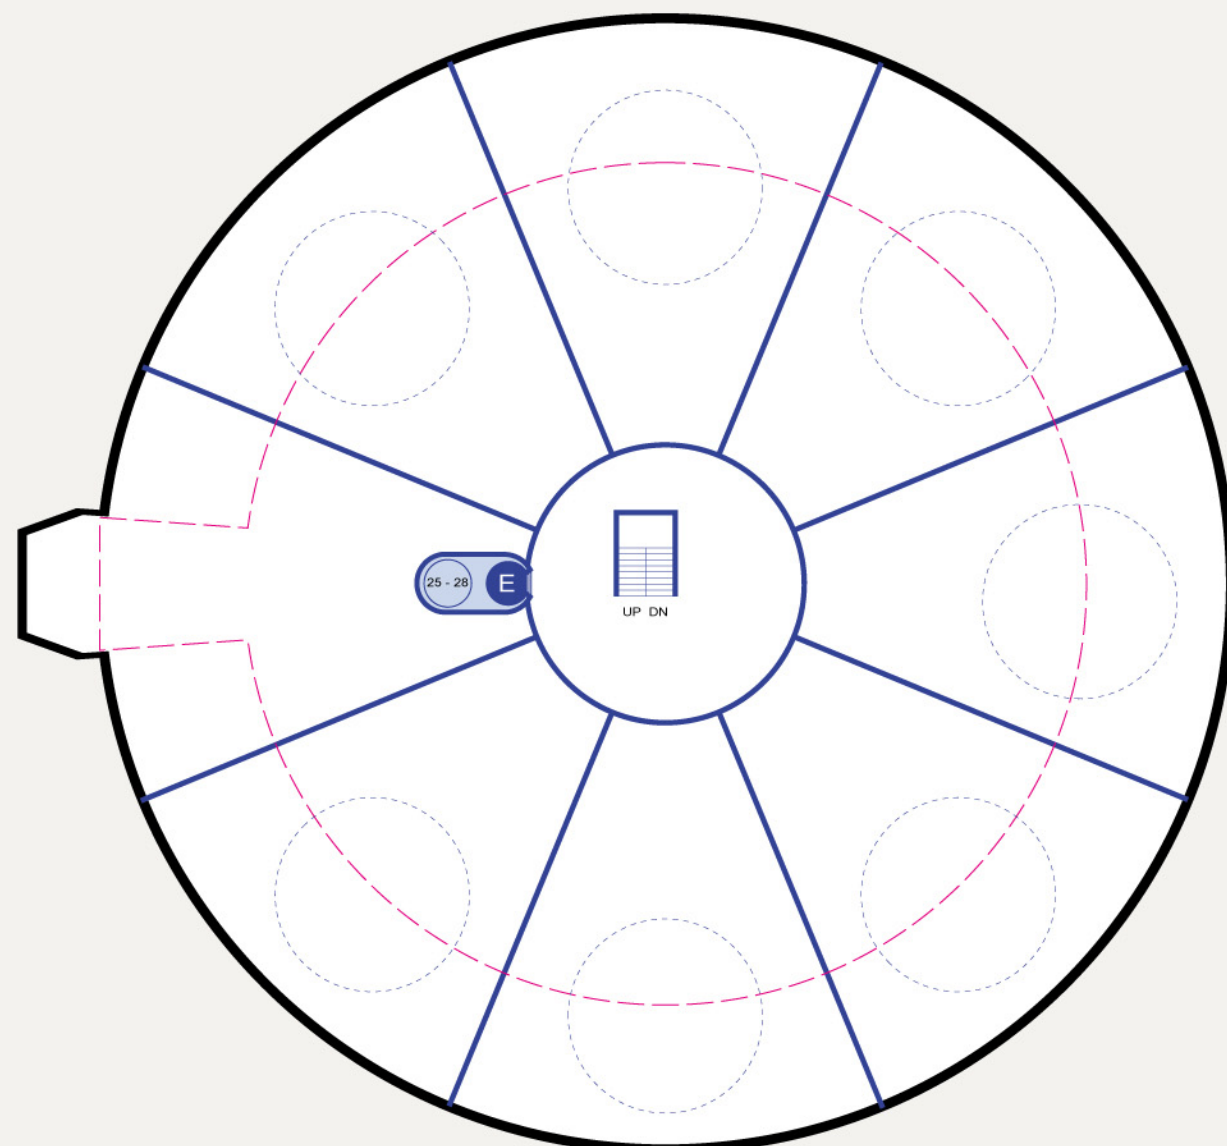

### DECK 25 VENTRAL

For the very large EARLY WARNING or ELECTRONIC WARFARE Pod to attach to this ship, the last deck had to be modified slightly.

Not much is known about the internal details.

DECK 25: VENTRAL

DECK 26: EW POD

DECK 28: EW POD

DECK 27: EW POD

DECK 29: EW POD