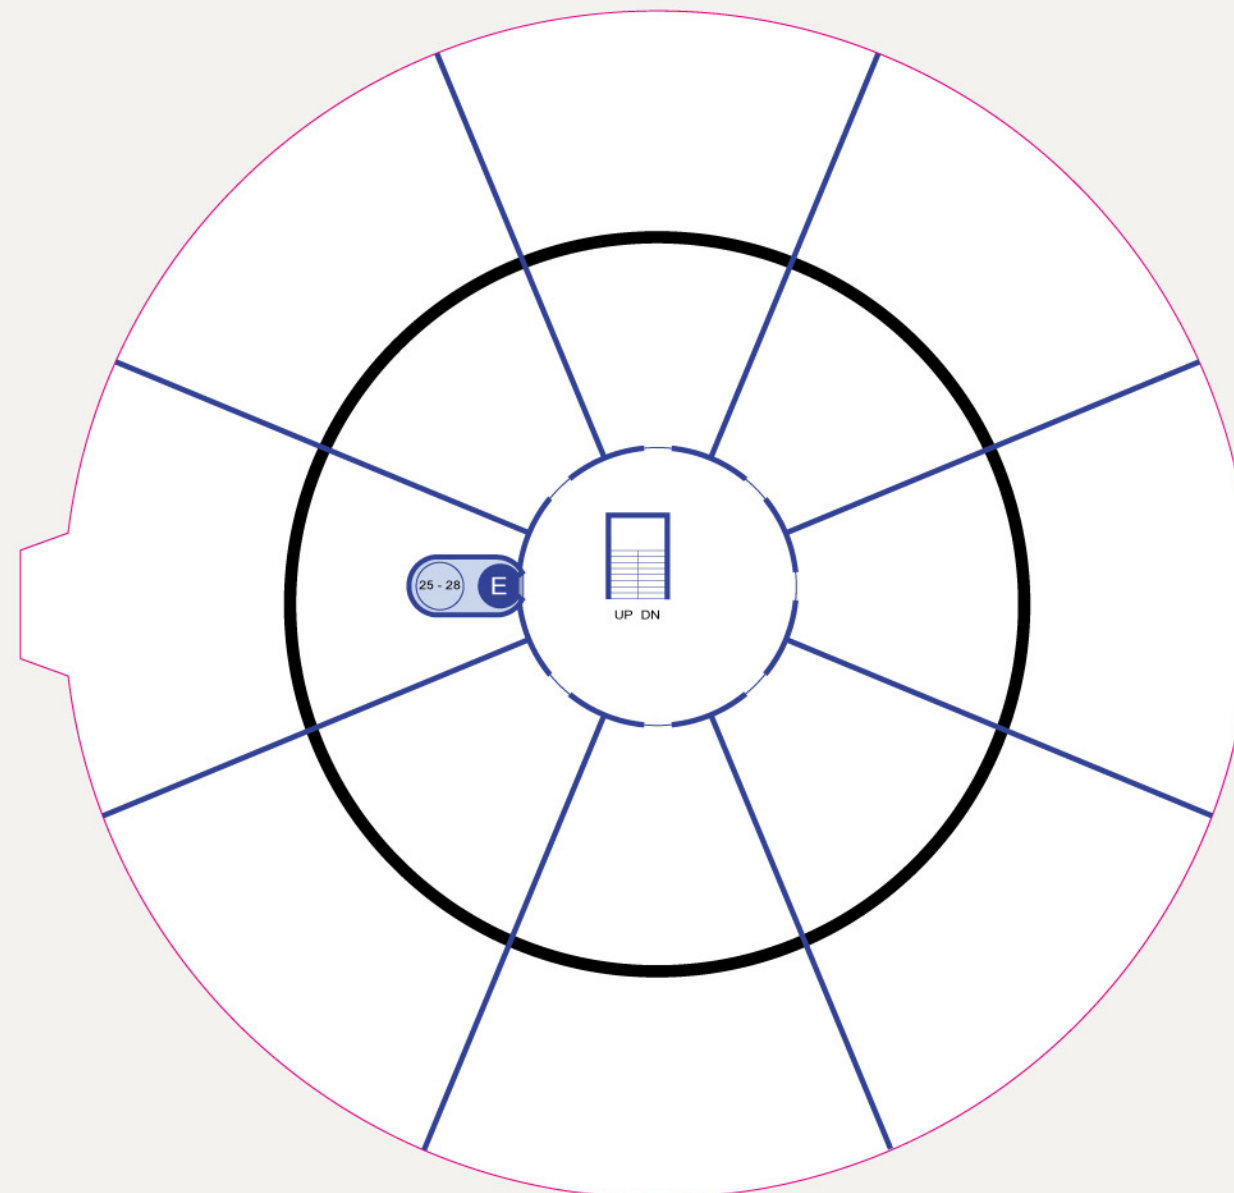

### DECK 25 VENTRAL

For the very large EARLY WARNING or ELECTRONIC WARFARE Pod to attach to this ship, the last deck had to be modified slightly.

Not much is known about the internal details.

DECK 25: VENTRAL

DECK 26: EW POD

DECK 28: EW POD

DECK 27: EW POD

DECK 29: EW POD