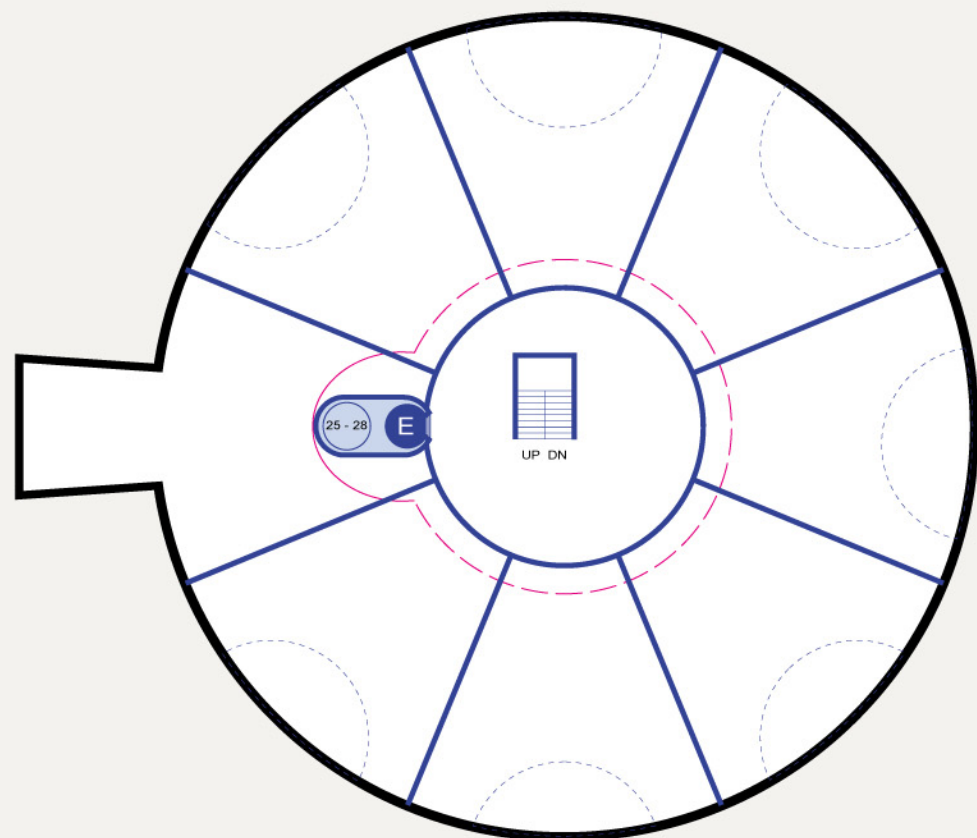

## NOTES

### DECK 25 VENTRAL

For the very large EARLY WARNING or ELECTRONIC WARFARE Pod to attach to this ship, the last deck had to be modified slightly.

Not much is known about the internal details.

DECK 25: VENTRAL