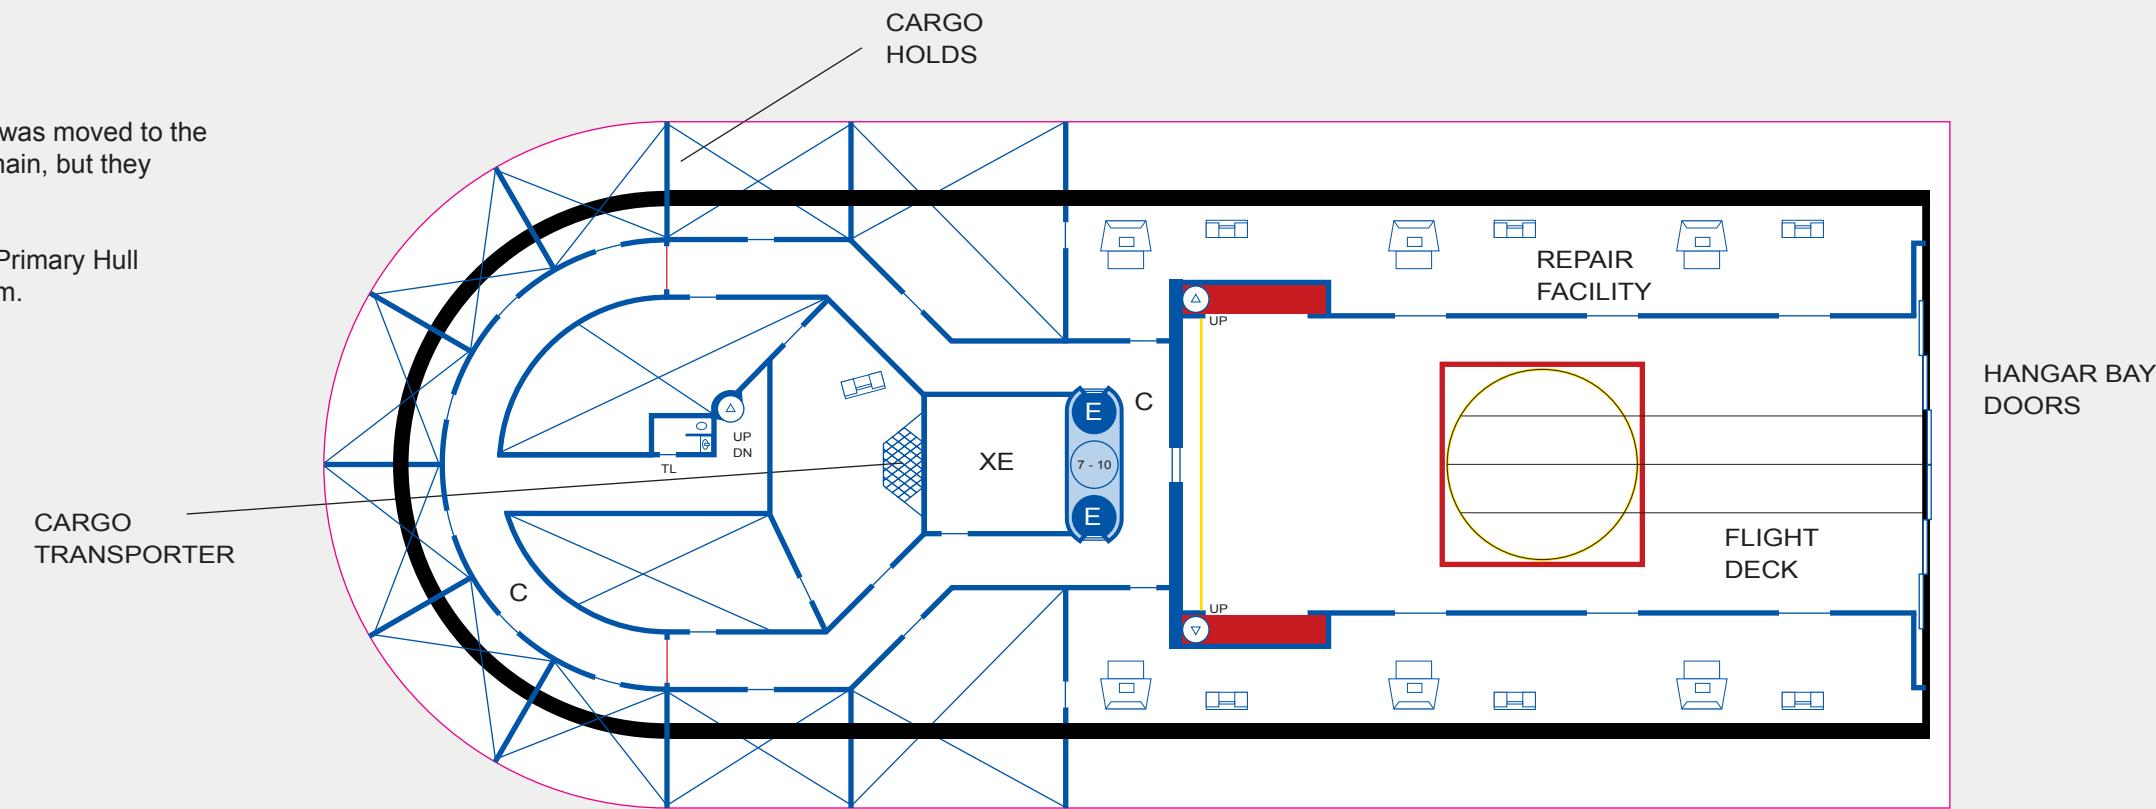

NOTES

DECK 10
TMoST states that miscellaneous activities and cargo spaces are on Deck 10 of Constitution-class ships. Since cargo spaces are on this deck, it is logical to place a Cargo Transporter here.

DECK 11
Phasers are located on this deck.

Tractor Beam equipment was located around the perimeter but it was moved to the Hangar Bay. The housings for the 3 Tractor Beam Controllers remain, but they are empty.

The 3 pale gold-coloured recessed rings on the underside of the Primary Hull absorb and re-direct any back-scatter created by the Tractor Beam.

DECK 12
The Lower Sensor Dome is located here.

DECK 10: CARGO TRANSPORTER / HANGAR BAY

SHIP DATA

LENGTH: 274 m
WIDTH: 127 m
HEIGHT: 60 m

TRANSPORTERS
6-person: 2
22-person: 0
cargo: 1

SHUTTLECRAFT: 7

PHASERS
banks of 2: 2

TORPEDO TUBES: 0

DECK 11: PHASERS / HANGAR BAY

DECK 12: SENSORS