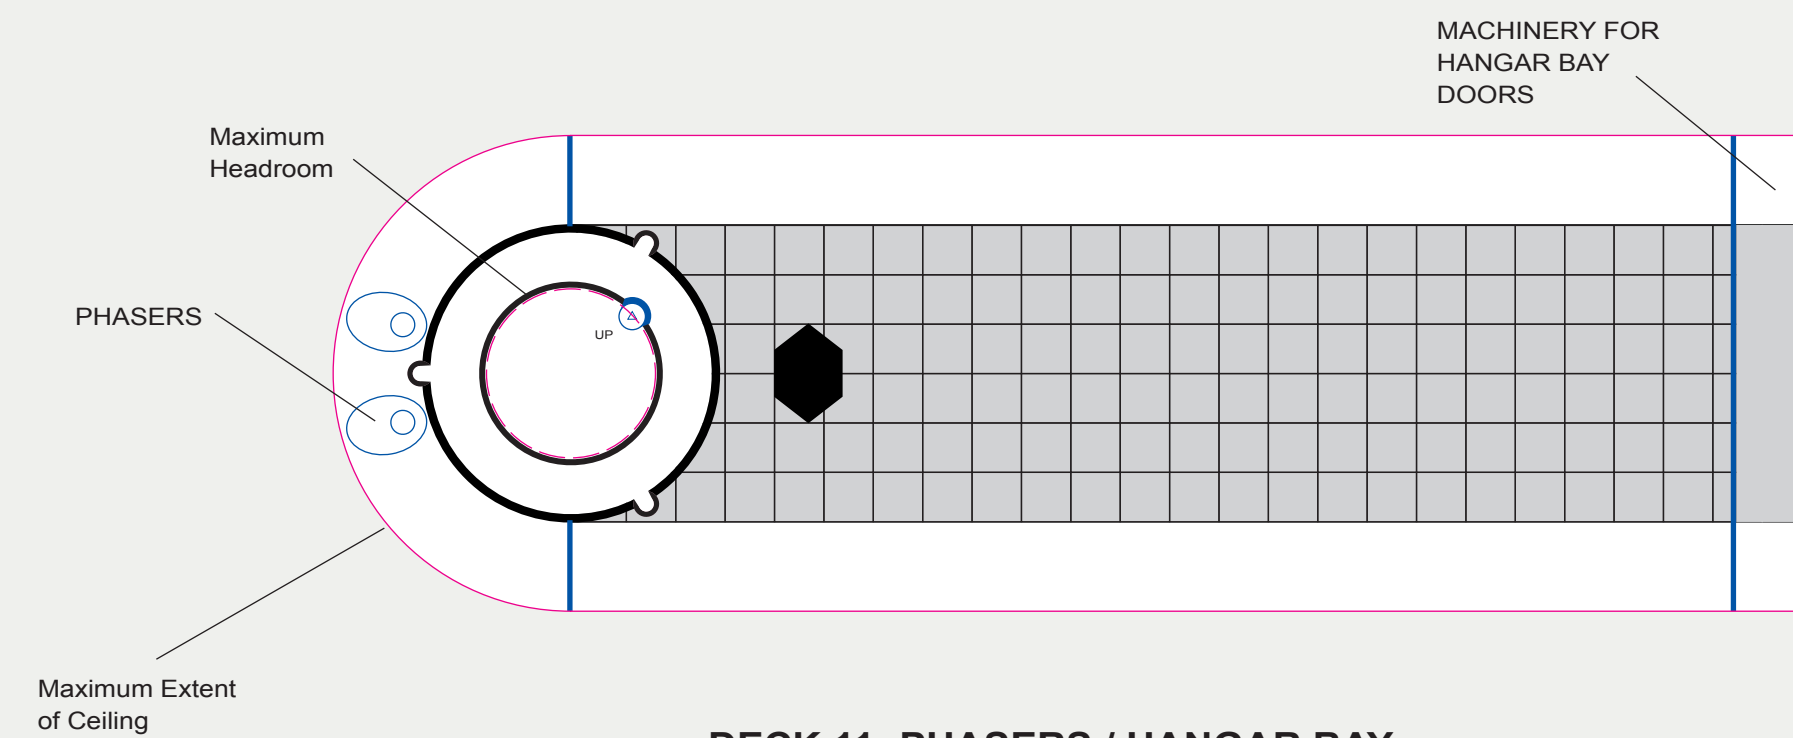

The 3 pale gold-coloured recessed rings on the underside of the Primary Hull absorb and re-direct any back-scatter created by the Tractor Beam.

DECK 12
The Lower Sensor Dome is located here.

DECK 10: CARGO TRANSPORTER / HANGAR BAY

SHIP DATA

LENGTH: 274 m
WIDTH: 127 m
HEIGHT: 60 m

TRANSPORTERS
6-person: 2
22-person: 0
cargo: 1

SHUTTLECRAFT: 7

PHASERS
banks of 2: 2

TORPEDO TUBES: 0

DECK 11: PHASERS / HANGAR BAY

DECK 12: SENSORS