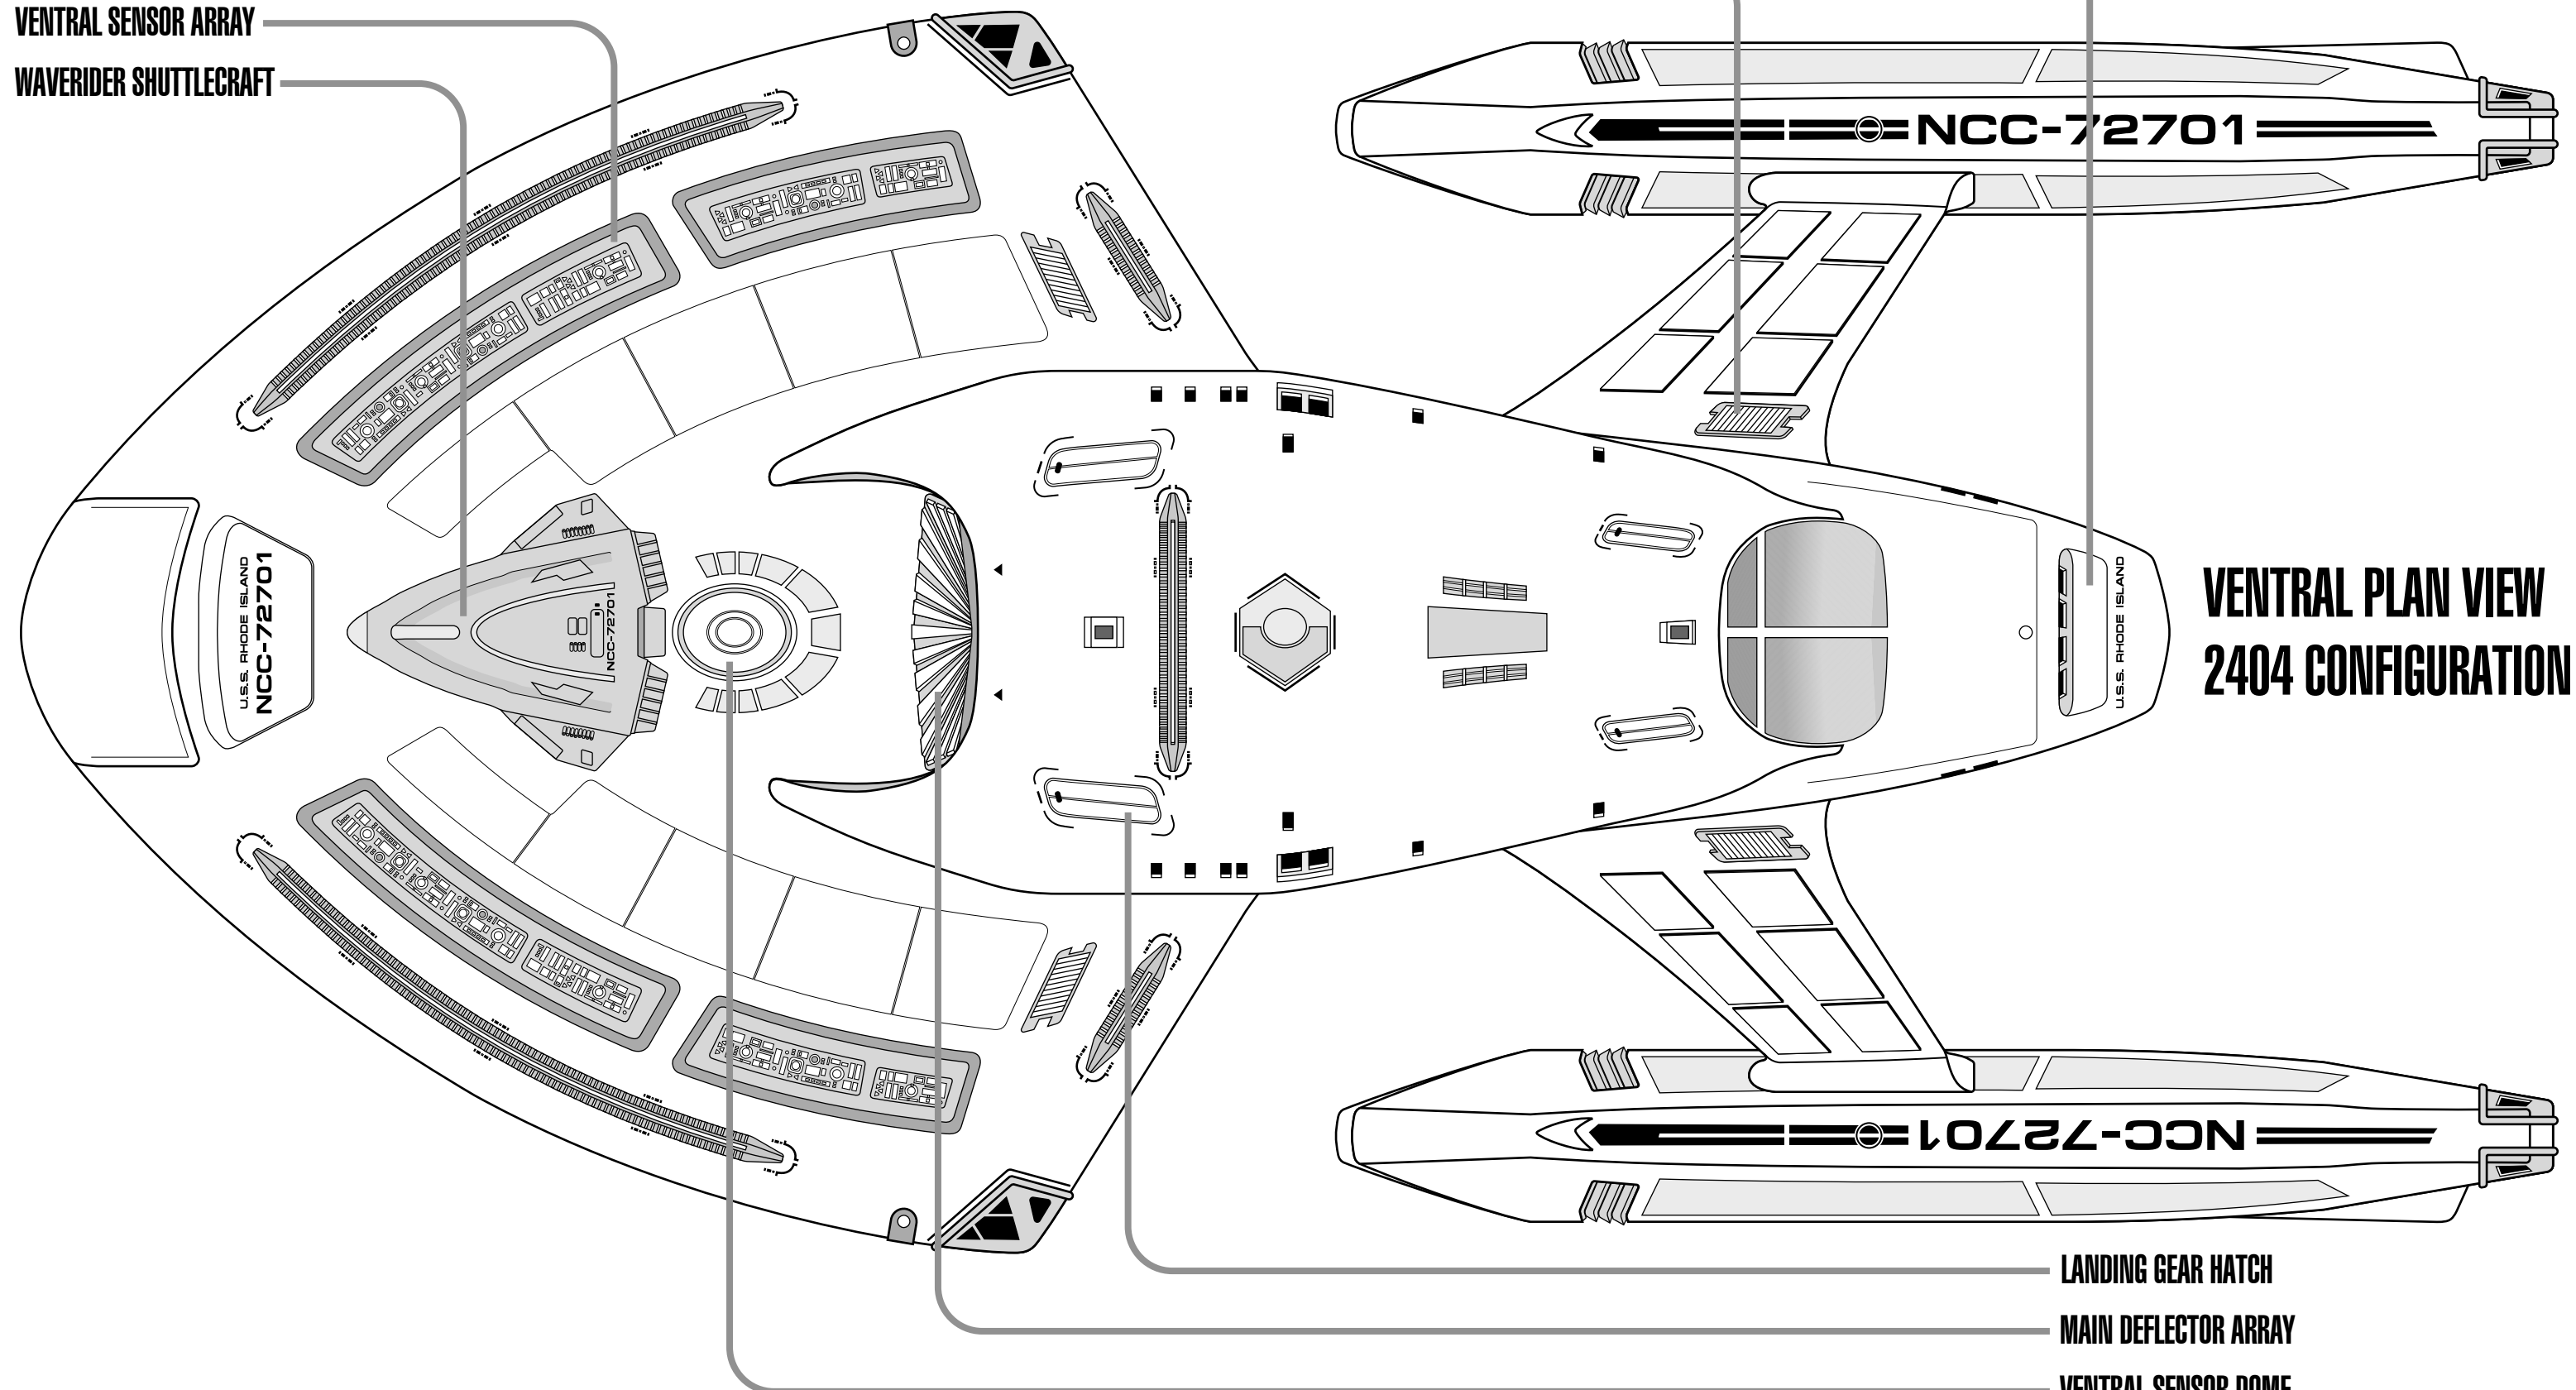

# U.S.S. RHODE ISLAND - DEEP-SPACE RESEARCH SHIP

AFT OBSERVATION BAY

TRANSPORTER EMITTER

VENTRAL SENSOR ARRAY

WAVERIDER SHUTTLECRAFT

**VENTRAL PLAN VIEW  
2404 CONFIGURATION**

LANDING GEAR HATCH

MAIN DEFLECTOR ARRAY

VENTRAL SENSOR DOME