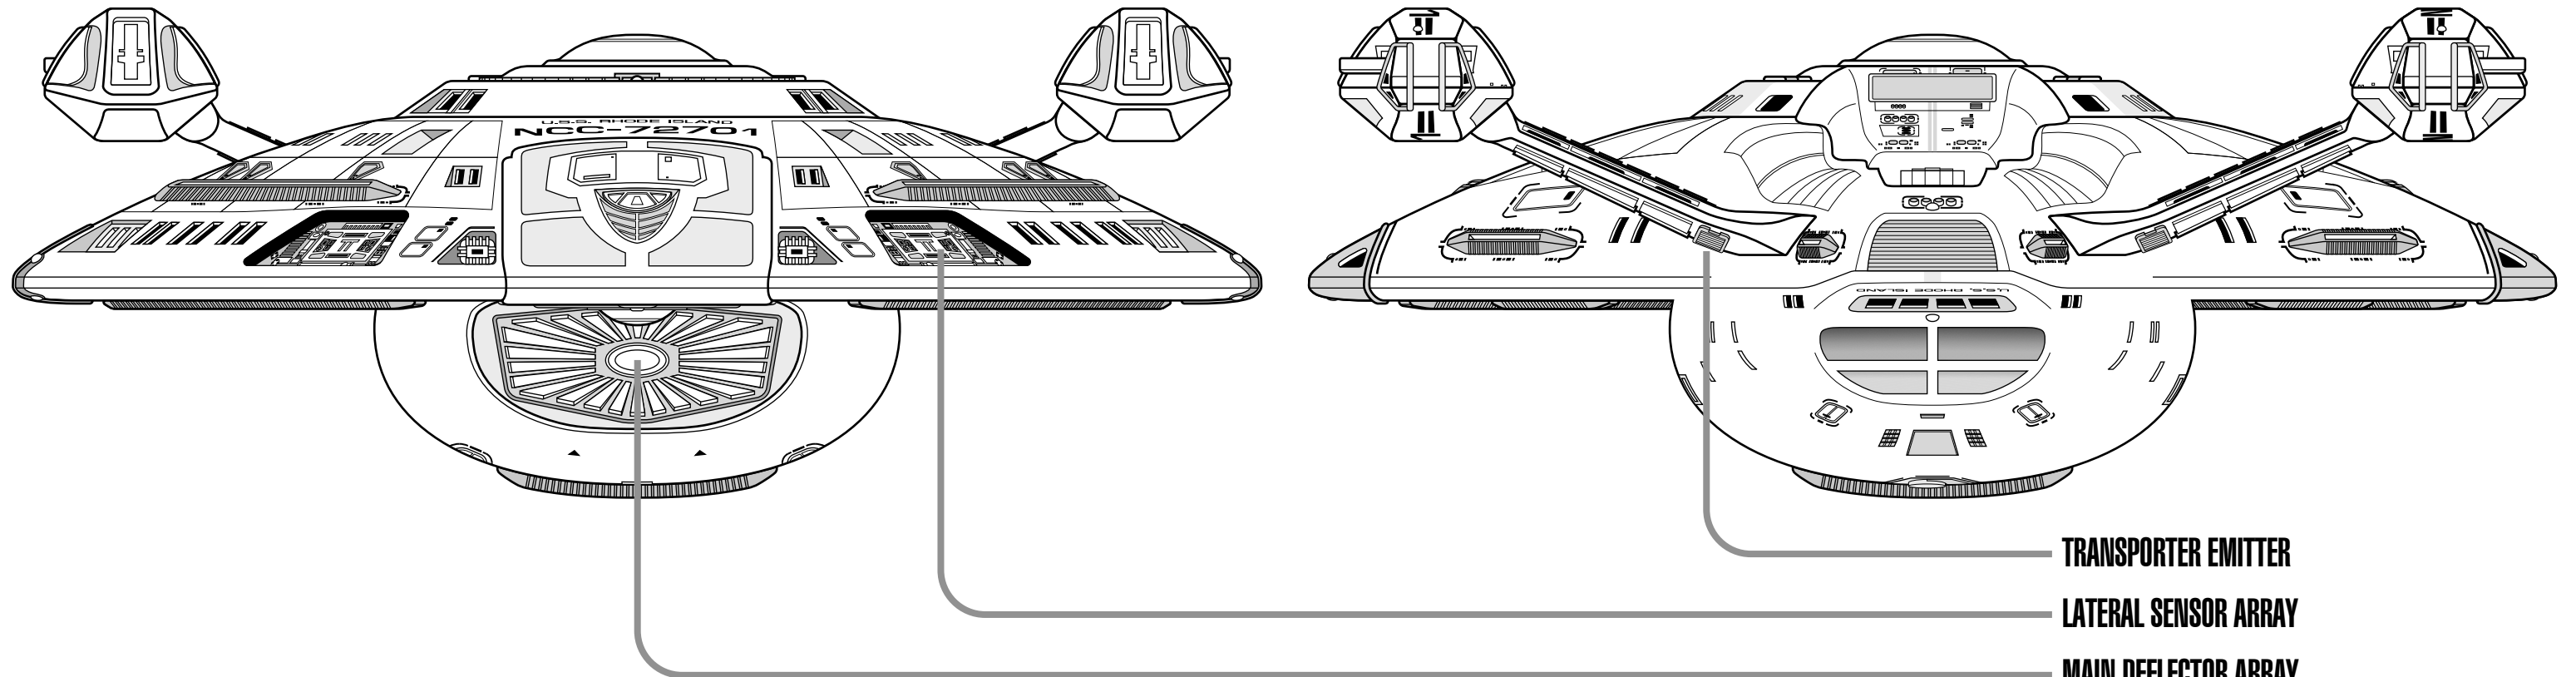

U.S.S. RHODE ISLAND - DEEP-SPACE RESEARCH SHIP

AFT PHASER ARRAY

LATERAL PHASER ARRAY

LIFEBOAT HATCH

PORT ELEVATION VIEW
2404 CONFIGURATION

FORE ELEVATION VIEW
2404 CONFIGURATION

AFT ELEVATION VIEW
2404 CONFIGURATION

TRANSPORTER EMITTER

LATERAL SENSOR ARRAY

MAIN DEFLECTOR ARRAY