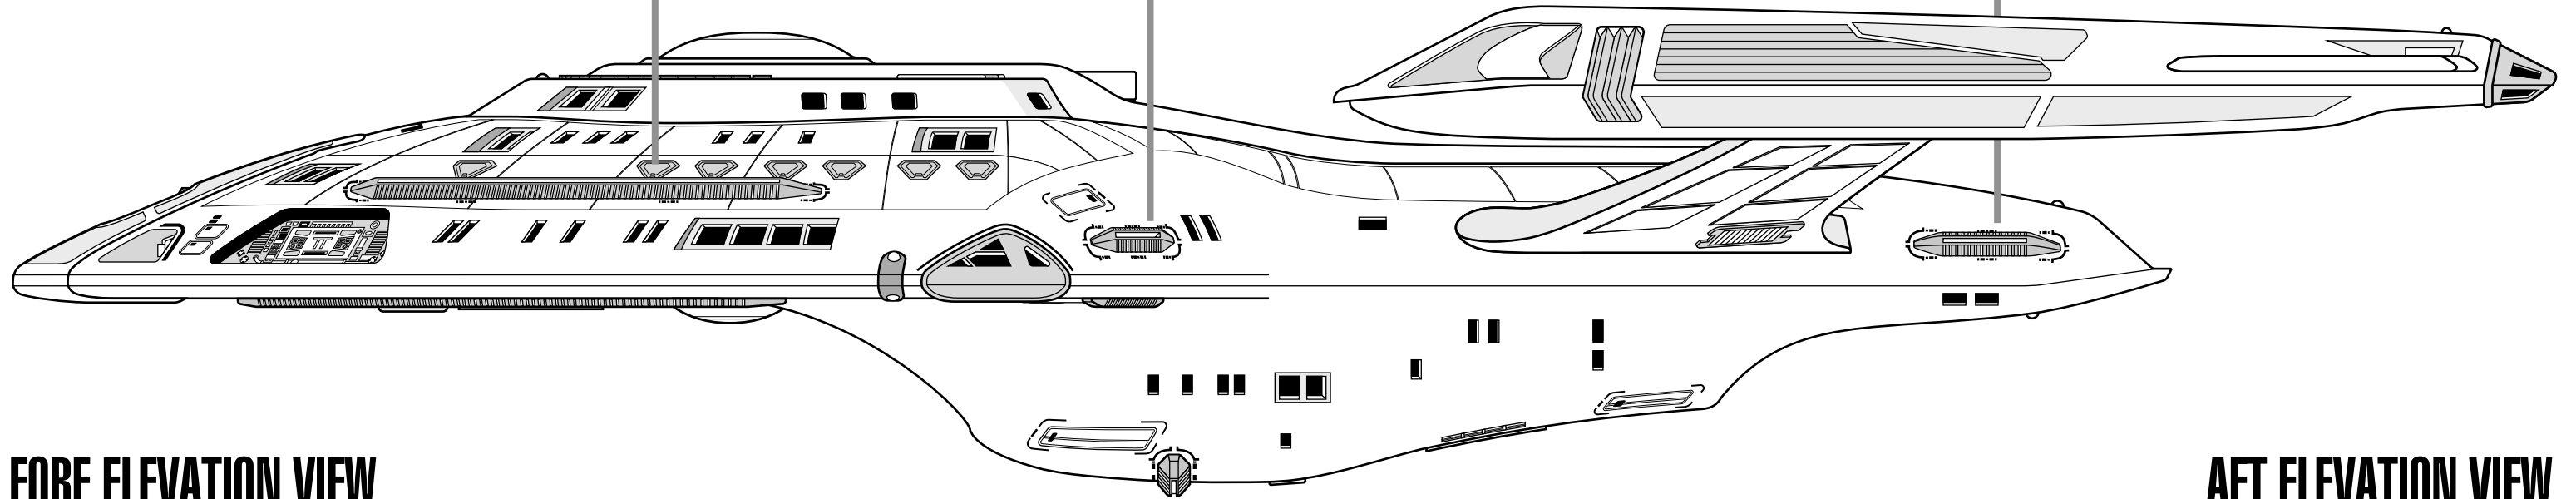

U.S.S. RHODE ISLAND - DEEP-SPACE RESEARCH SHIP

AFT PHASER ARRAY

LATERAL PHASER ARRAY

LIFEBOAT HATCH

PORT ELEVATION VIEW
2404 CONFIGURATION

FORE ELEVATION VIEW
2404 CONFIGURATION

AFT ELEVATION VIEW
2404 CONFIGURATION

TRANSPORTER EMITTER

LATERAL SENSOR ARRAY

MAIN DEFLECTOR ARRAY