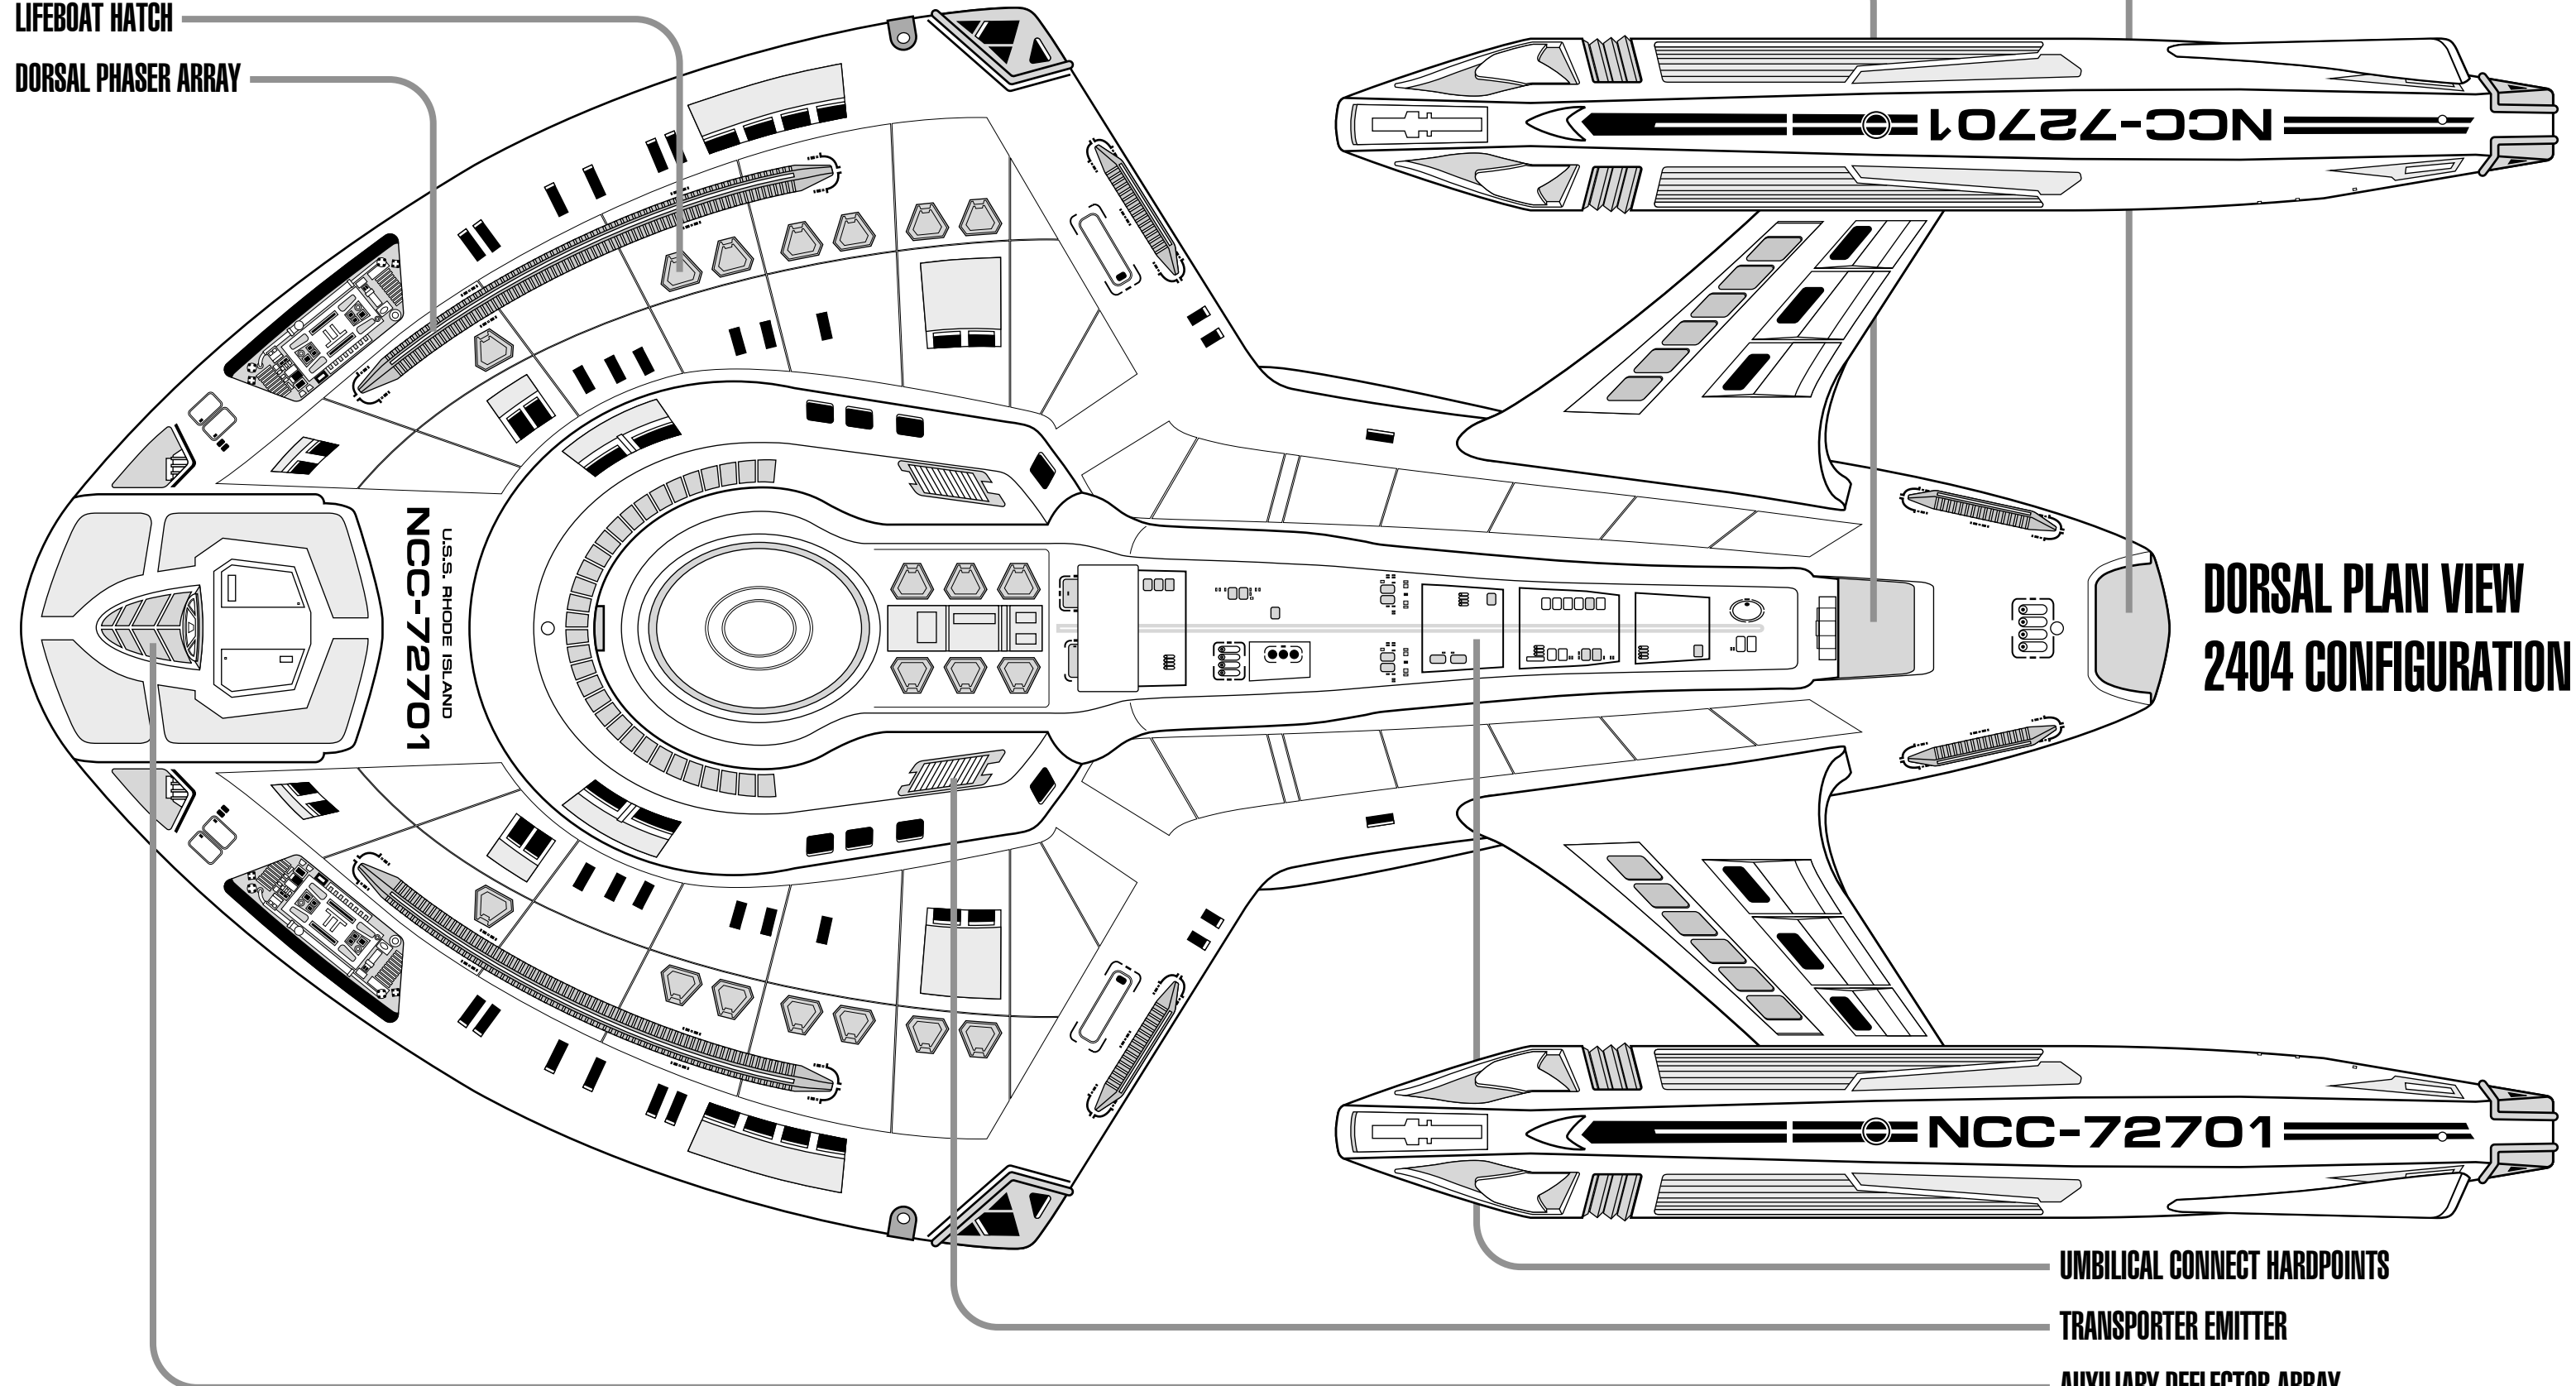

U.S.S. RHODE ISLAND - DEEP-SPACE RESEARCH SHIP

MAIN SHUTTLEBAY

CARGO BAY ACCESS

LIFEBOAT HATCH

DORSAL PHASER ARRAY

**DORSAL PLAN VIEW
2404 CONFIGURATION**

UMBILICAL CONNECT HARDPOINTS

TRANSPORTER EMITTER

AUXILIARY DEFLECTOR ARRAY