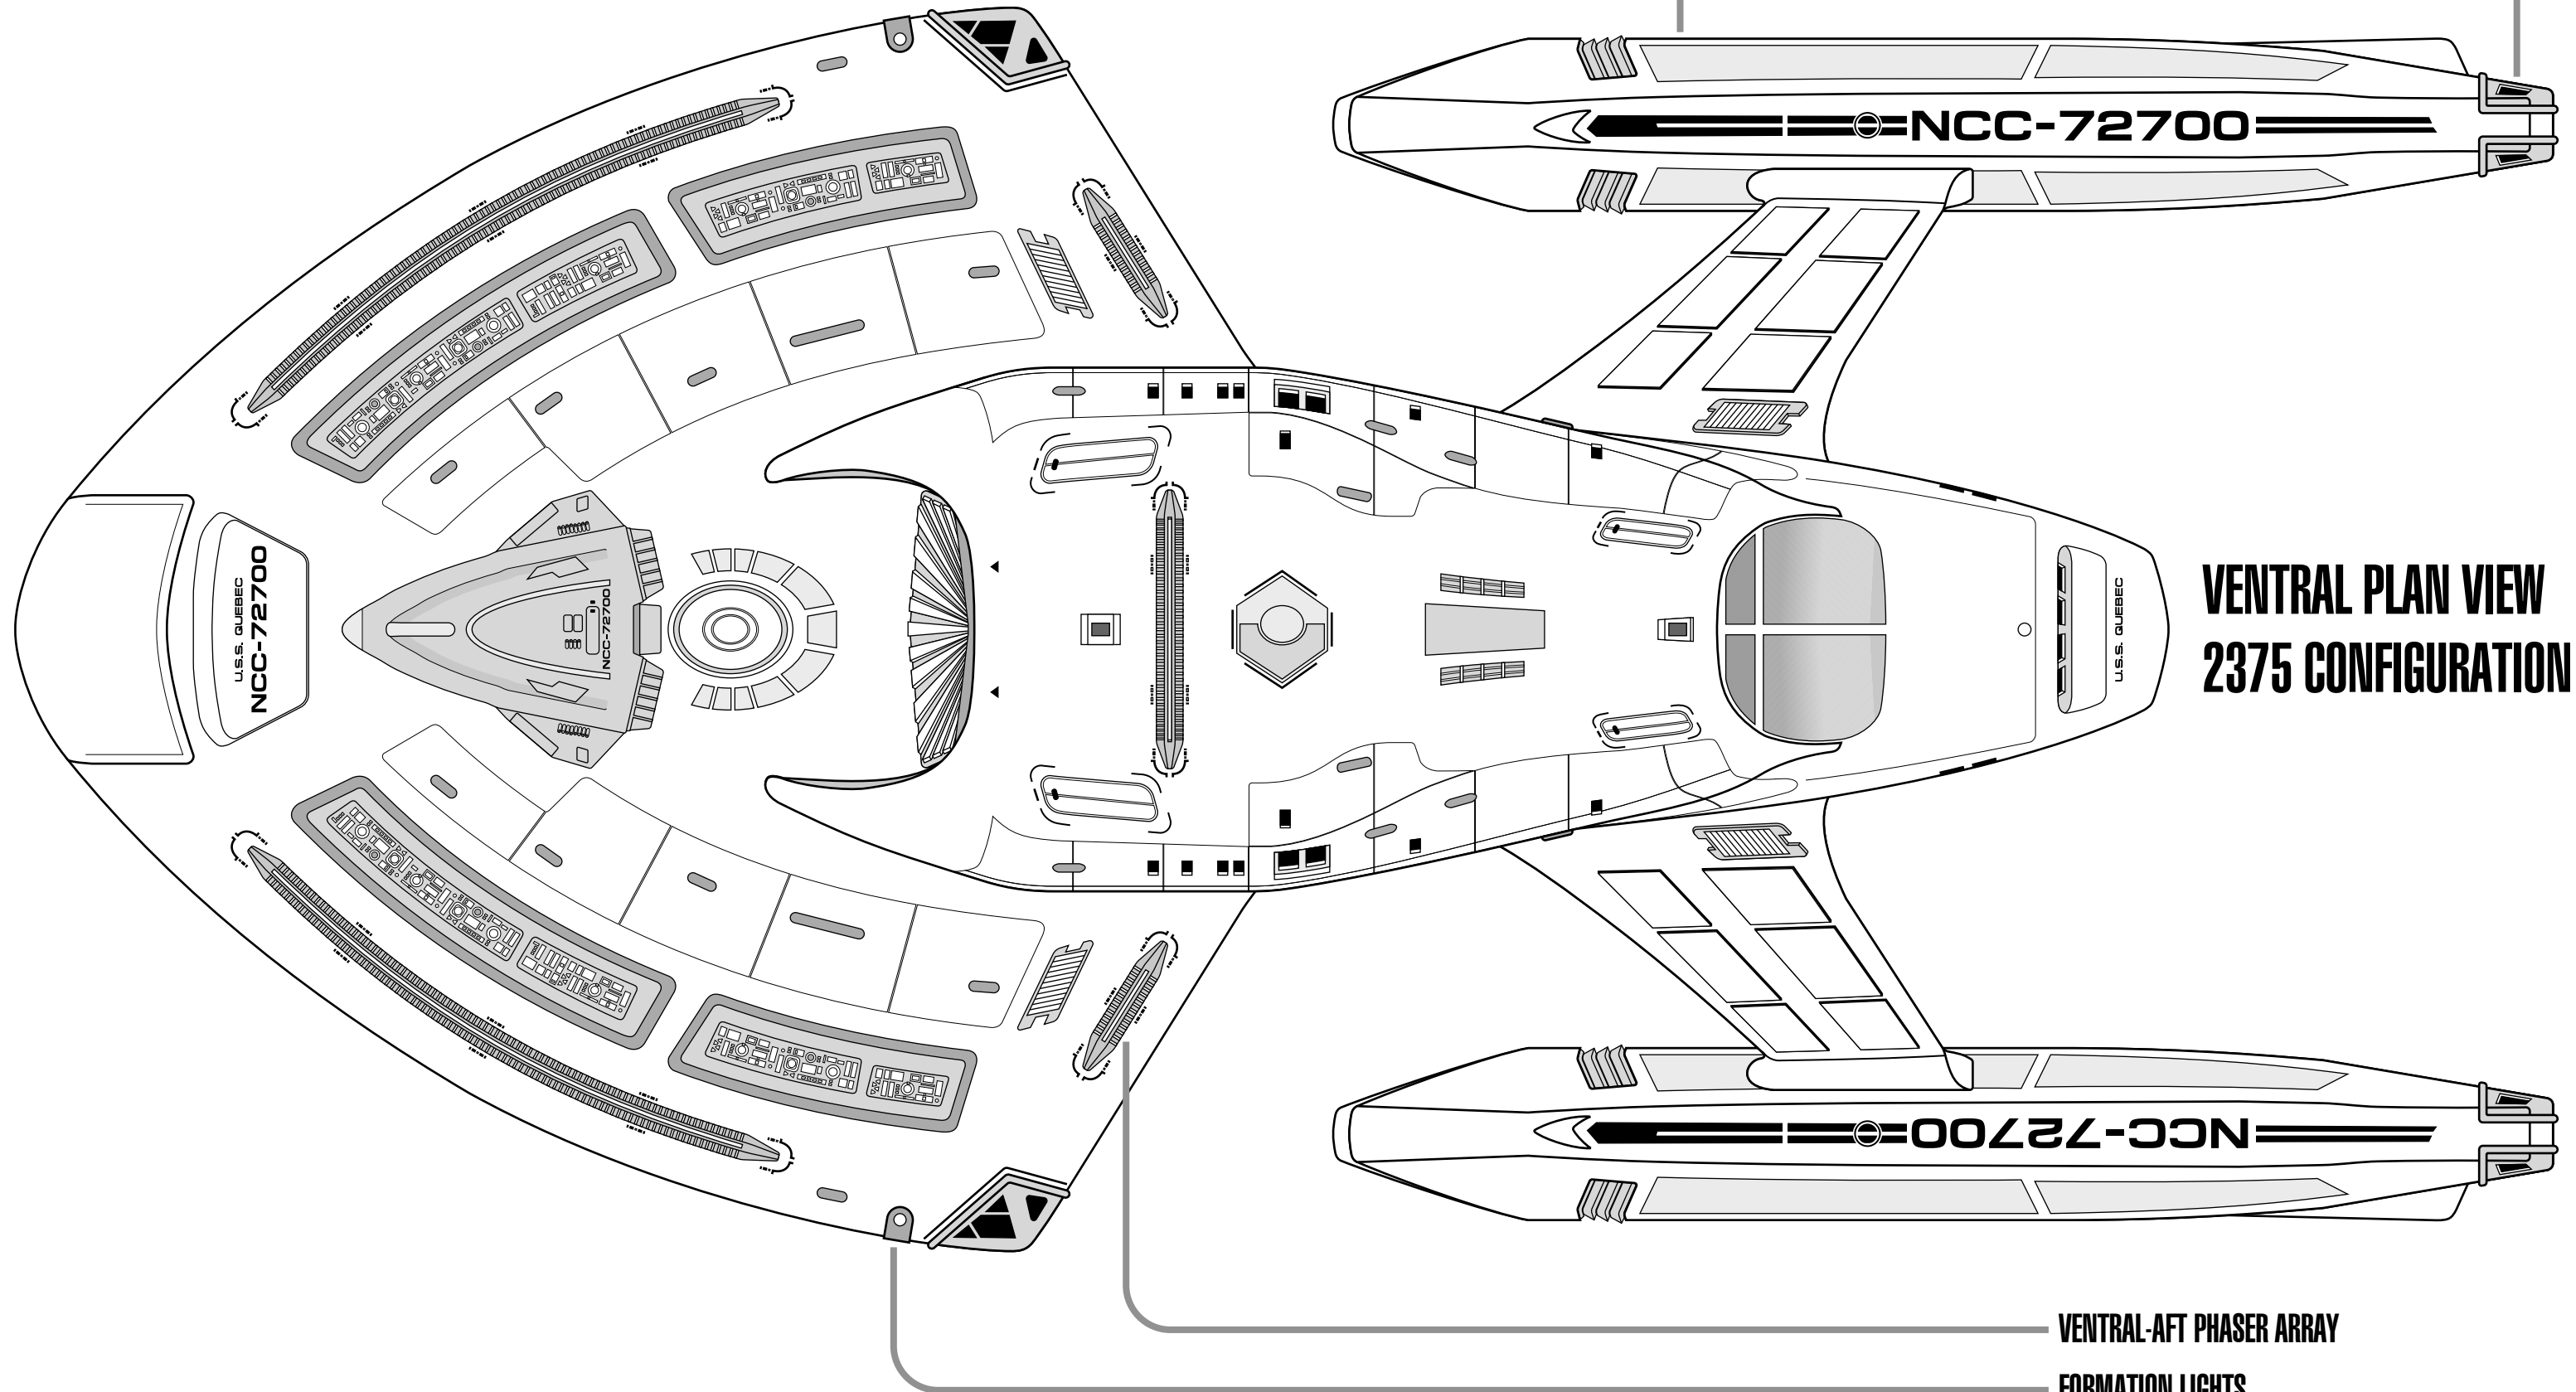

U.S.S. QUEBEC - EXPLORATORY PATROL SHIP

RCS THRUSTER UNIT

WARP ENGINE NACELLE

**VENTRAL PLAN VIEW
2375 CONFIGURATION**