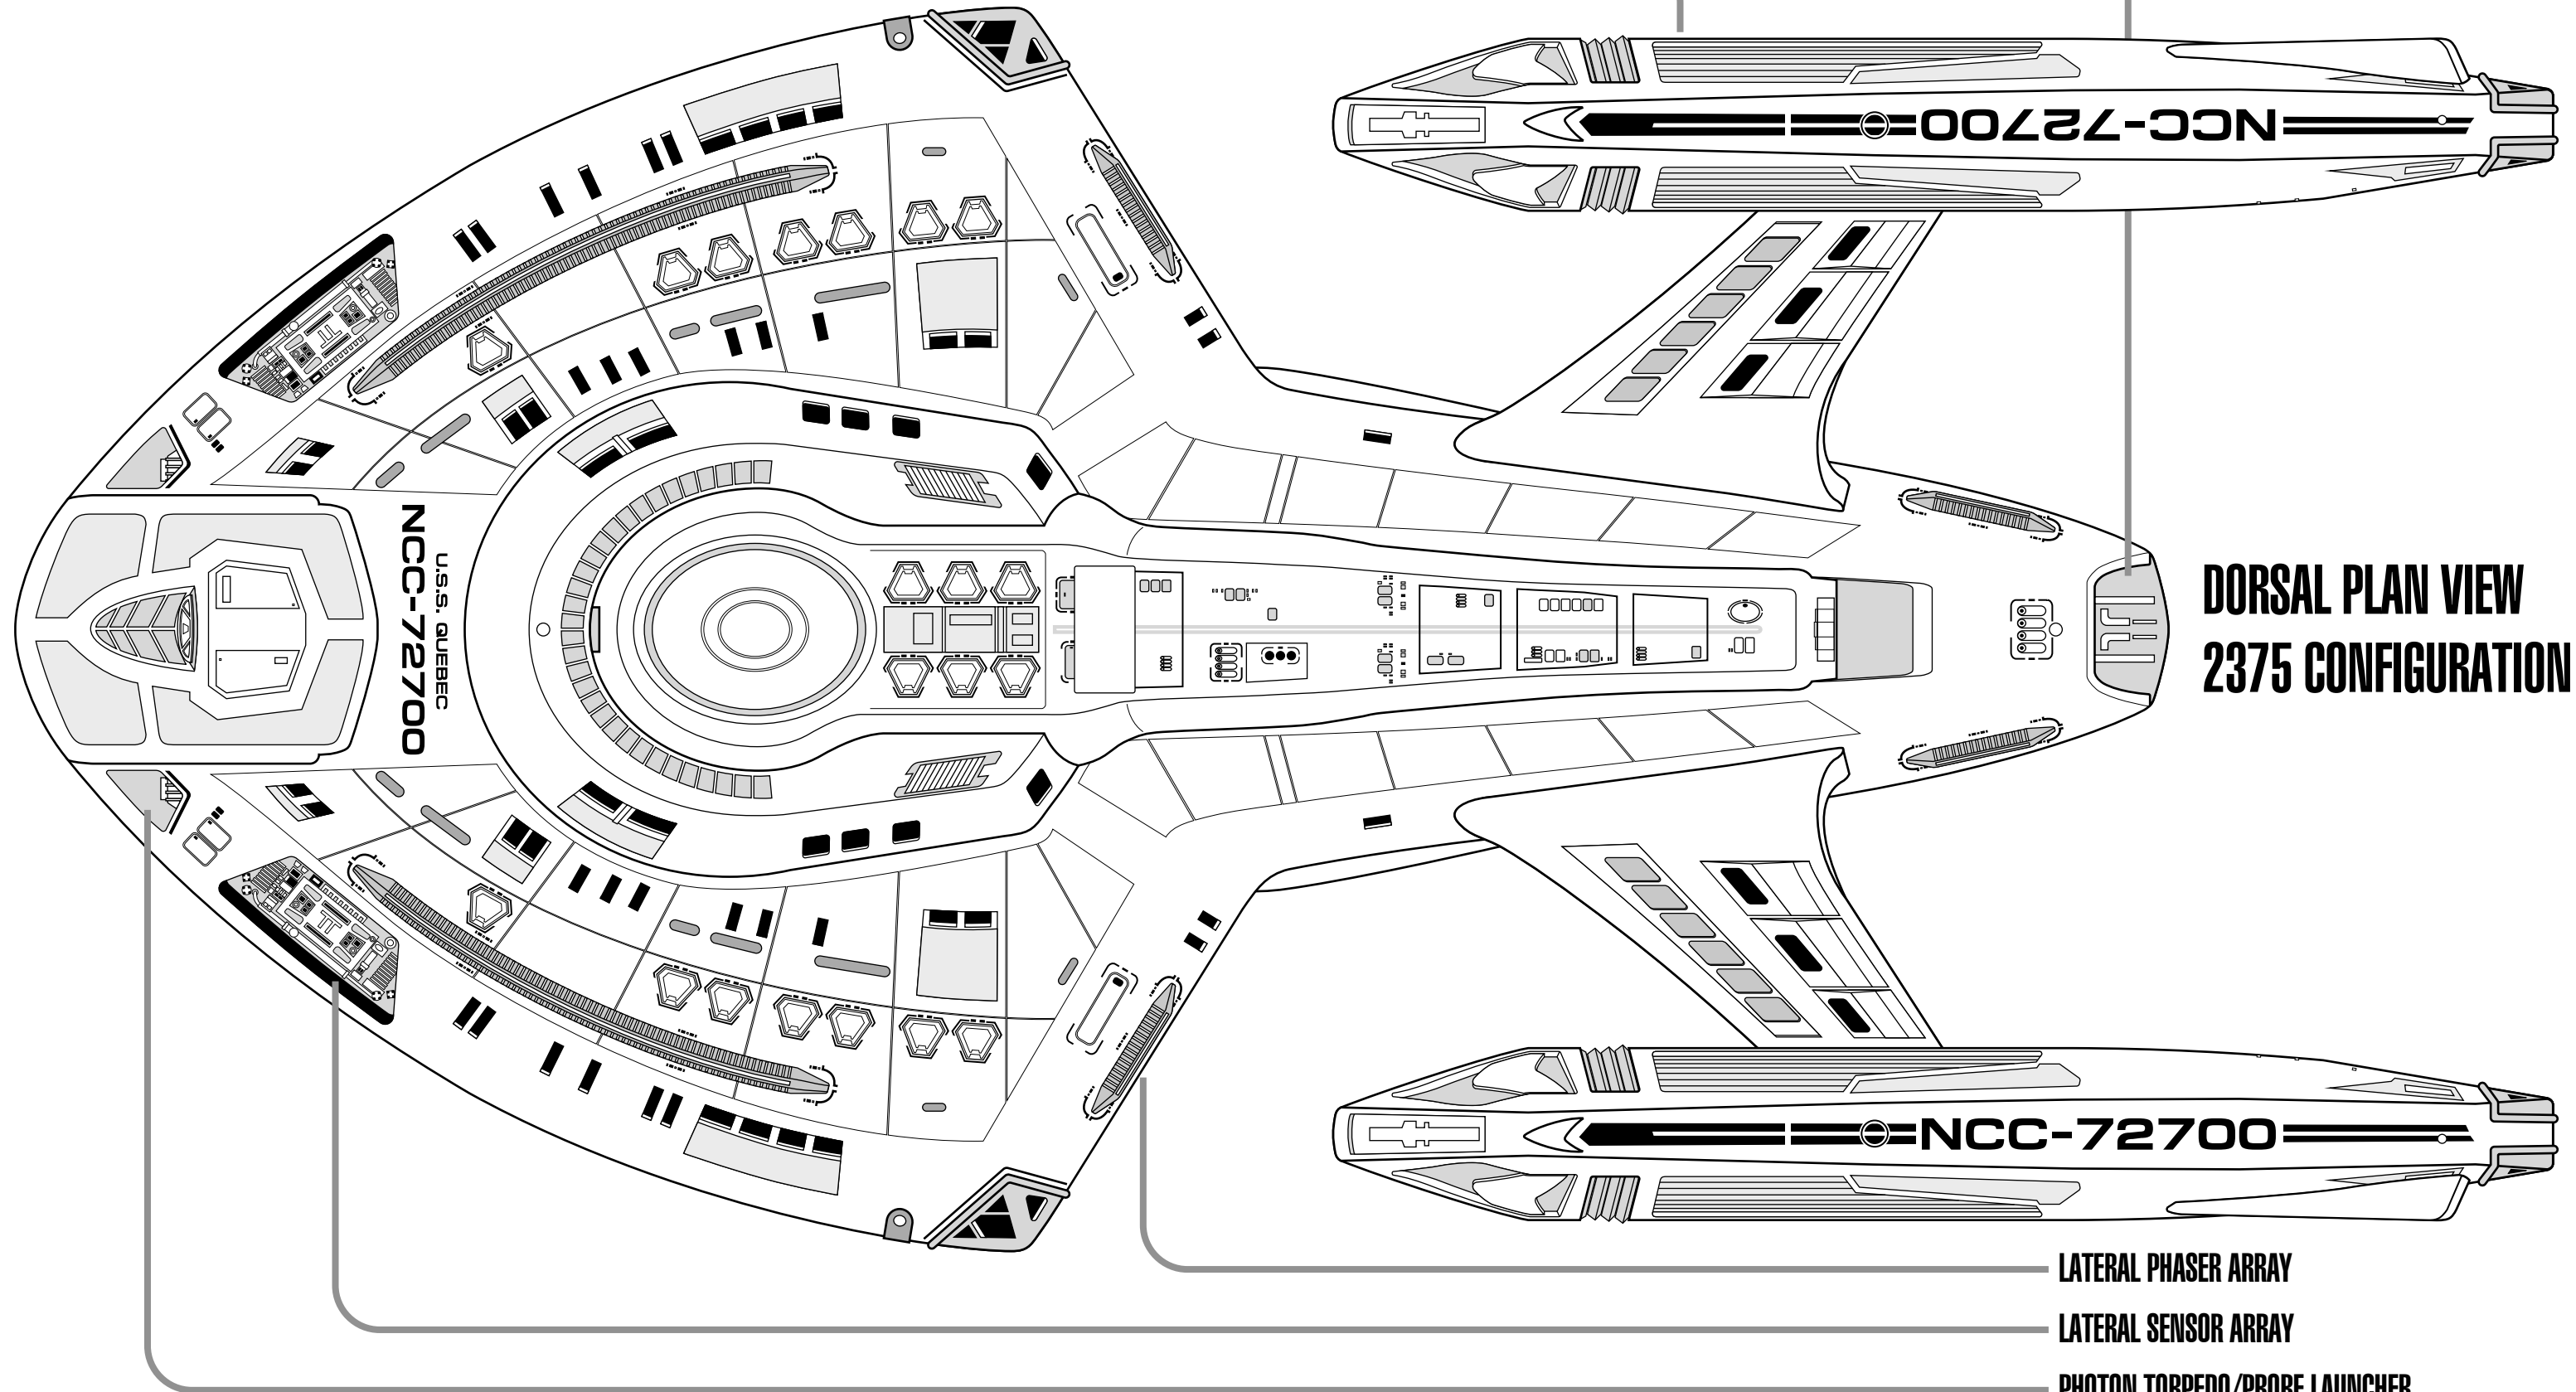

# U.S.S. QUEBEC - EXPLORATORY PATROL SHIP

MAIN SHUTTLEBAY

WARP ENGINE NACELLE

DORSAL PLAN VIEW  
2375 CONFIGURATION