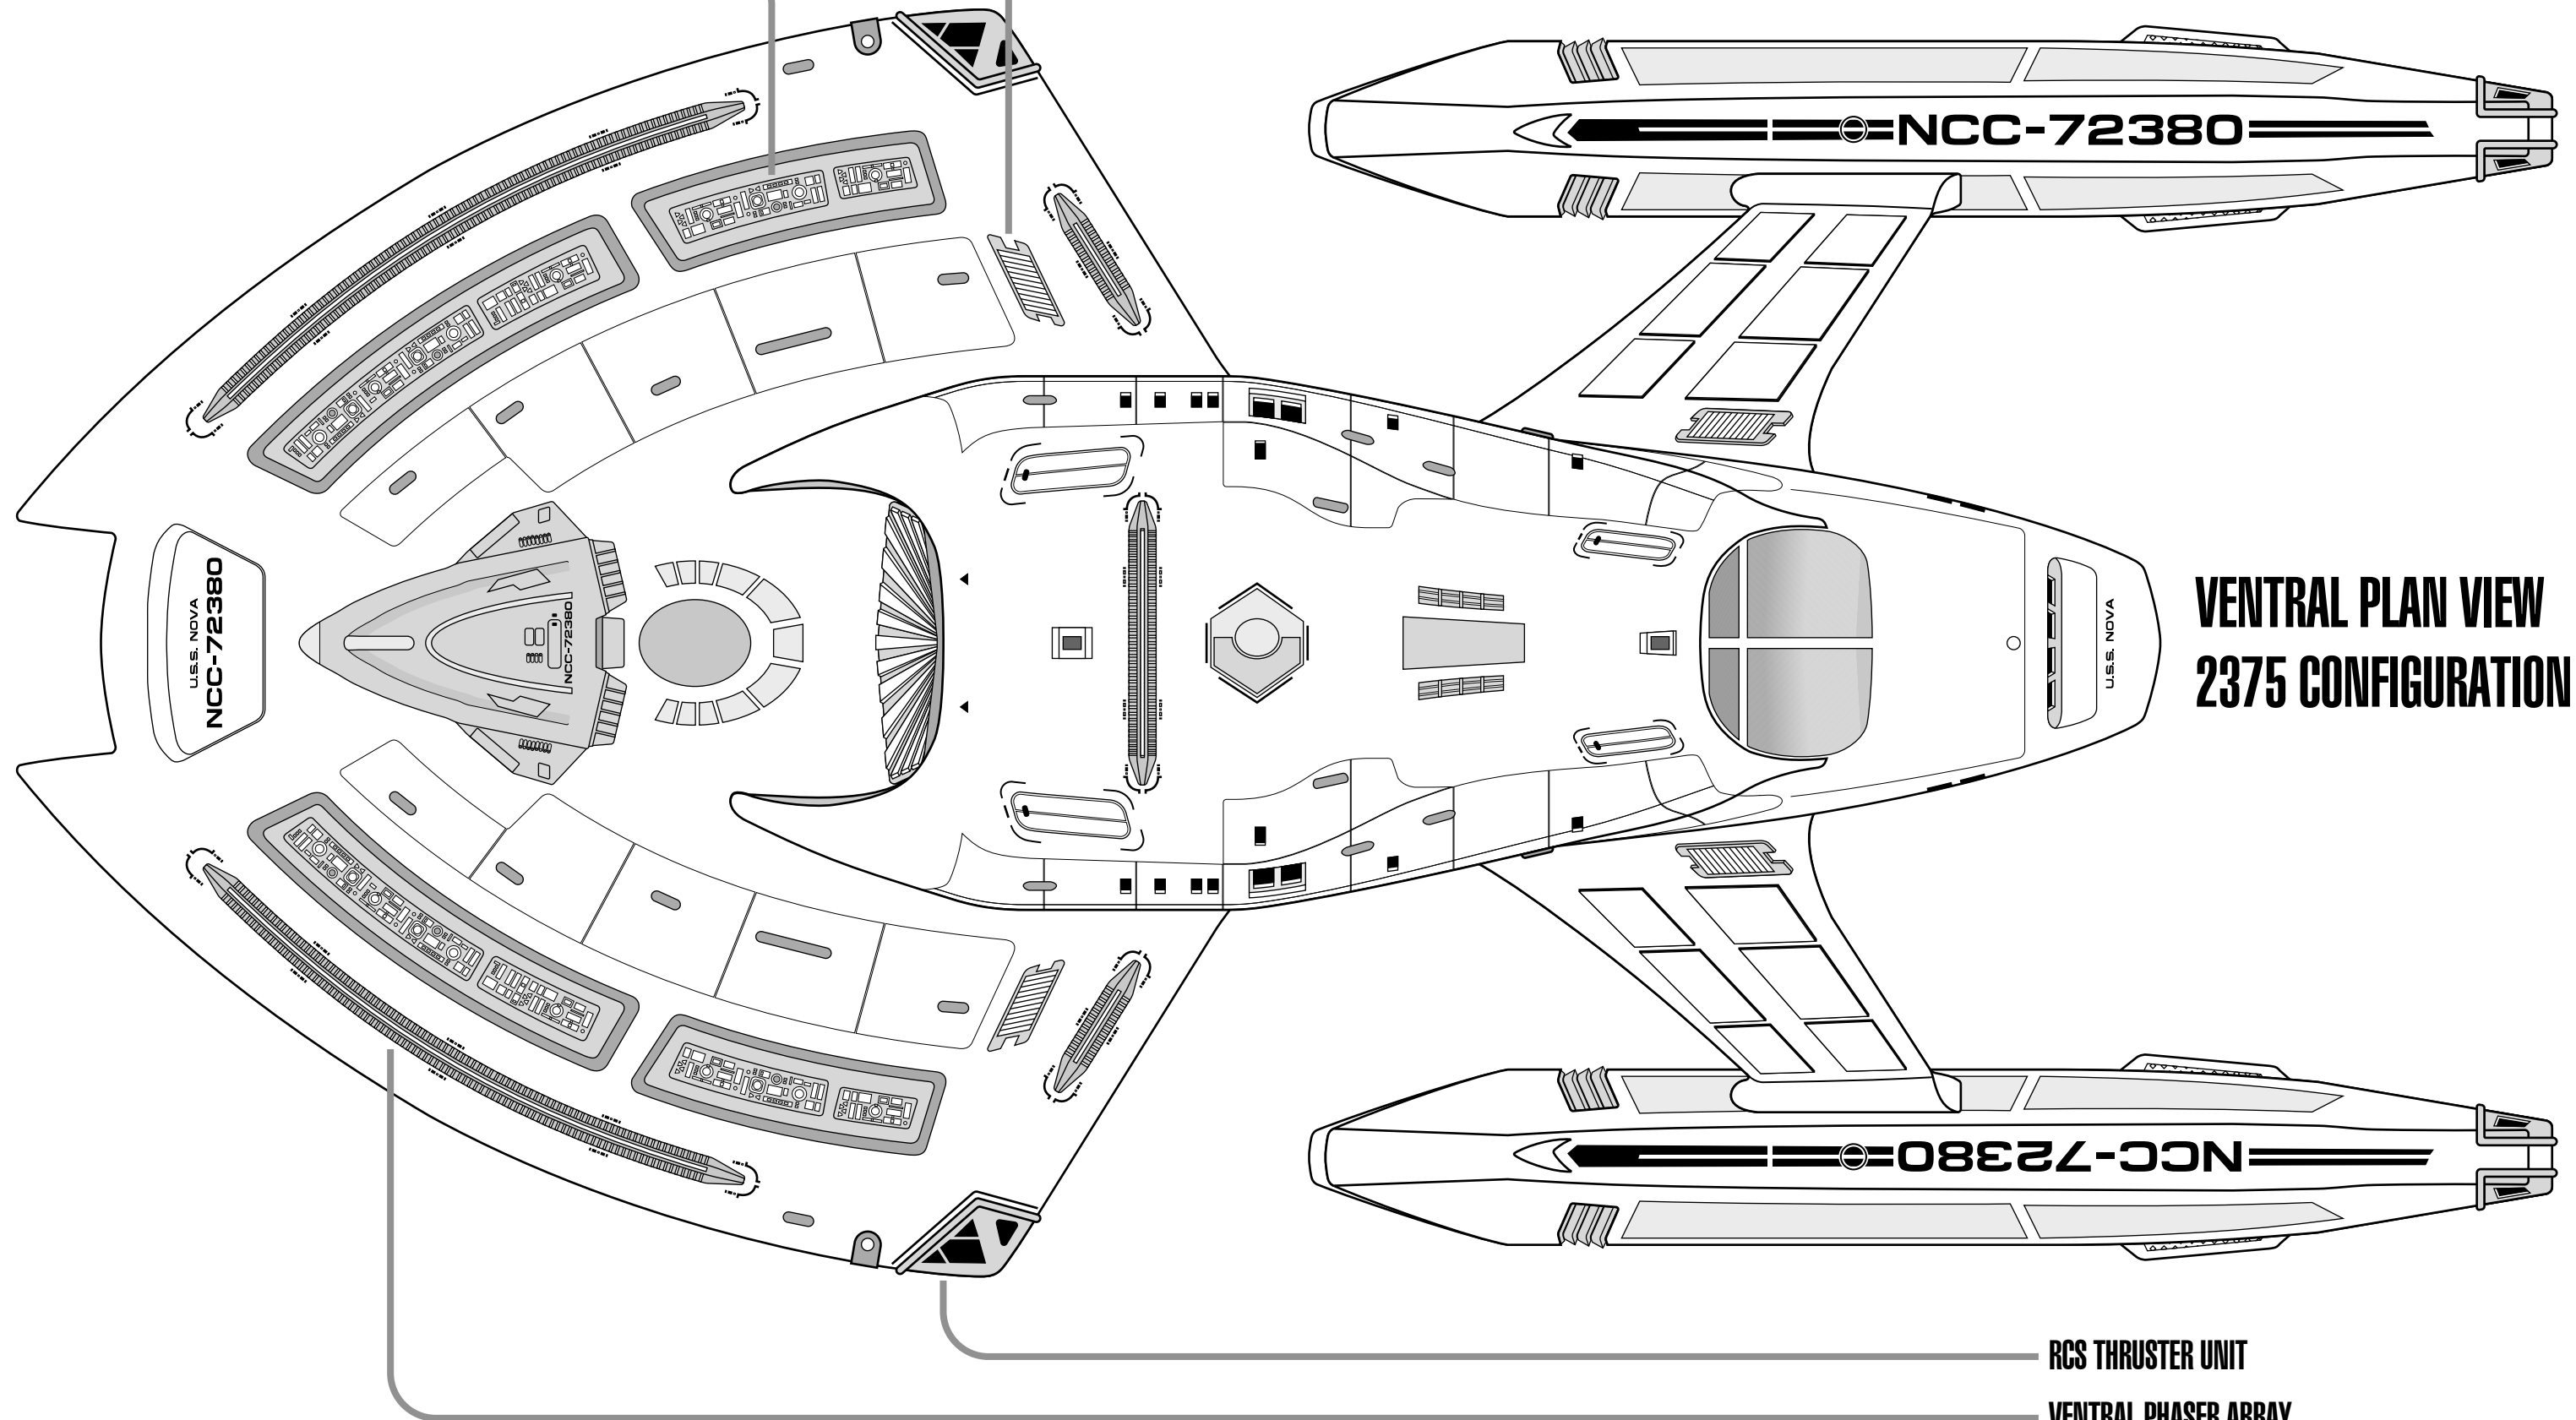

U.S.S. NOVA - PLANETARY RESEARCH SHIP

TRANSPORTER EMITTER

VENTRAL SENSOR ARRAY

**VENTRAL PLAN VIEW
2375 CONFIGURATION**

RCS THRUSTER UNIT

VENTRAL PHASER ARRAY