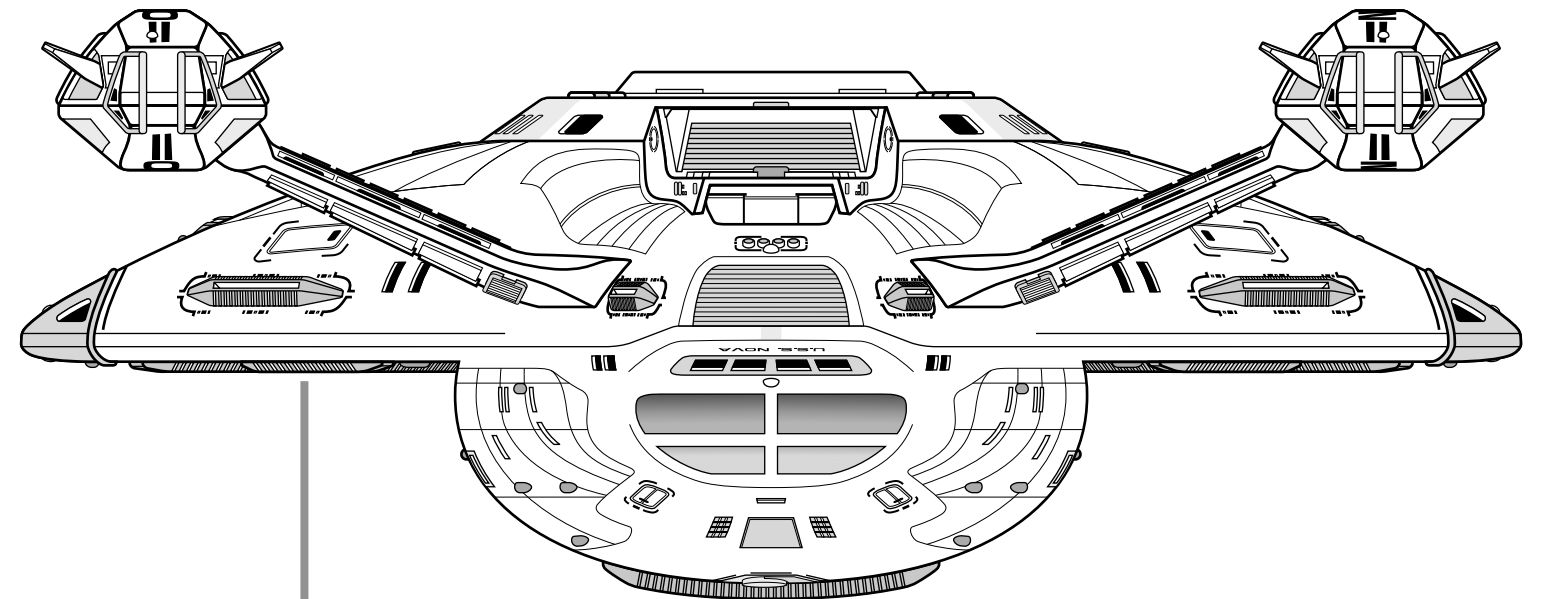

U.S.S. NOVA - PLANETARY RESEARCH SHIP

WARP ENGINE NACELLE

IMPULSE ENGINE

MAIN BRIDGE

PORT ELEVATION VIEW
2375 CONFIGURATION

FORE ELEVATION VIEW
2375 CONFIGURATION

AFT ELEVATION VIEW
2375 CONFIGURATION

VENTRAL-AFT PHASER ARRAY

LANDING GEAR HATCH

VENTRAL PHASER ARRAY