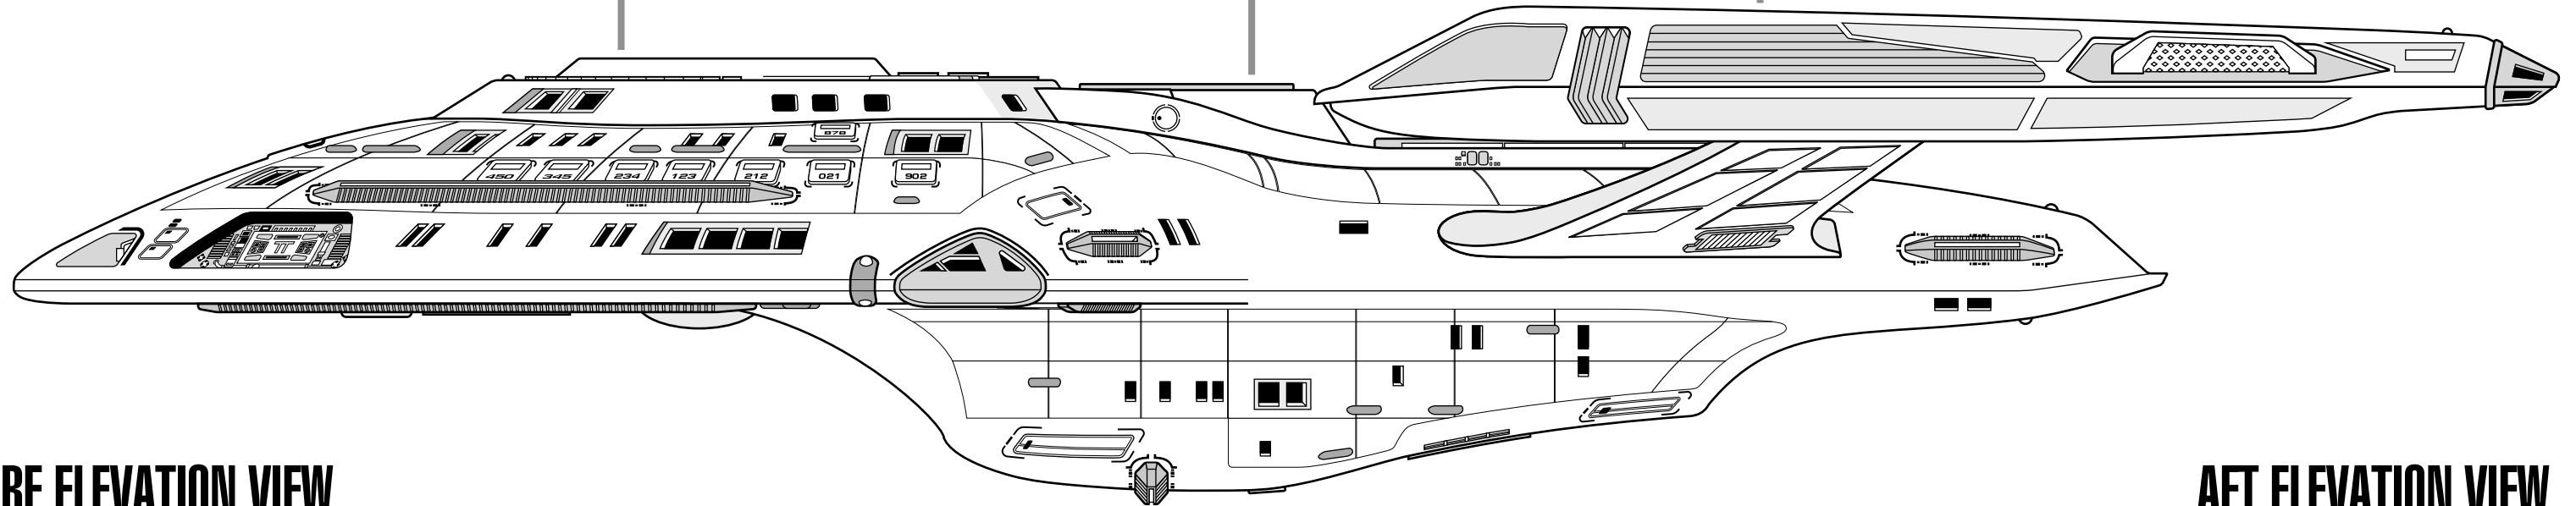

U.S.S. NOVA - PLANETARY RESEARCH SHIP

WARP ENGINE NACELLE

IMPULSE ENGINE

MAIN BRIDGE

PORT ELEVATION VIEW
2375 CONFIGURATION

FORE ELEVATION VIEW
2375 CONFIGURATION

AFT ELEVATION VIEW
2375 CONFIGURATION

VENTRAL-AFT PHASER ARRAY

LANDING GEAR HATCH

VENTRAL PHASER ARRAY