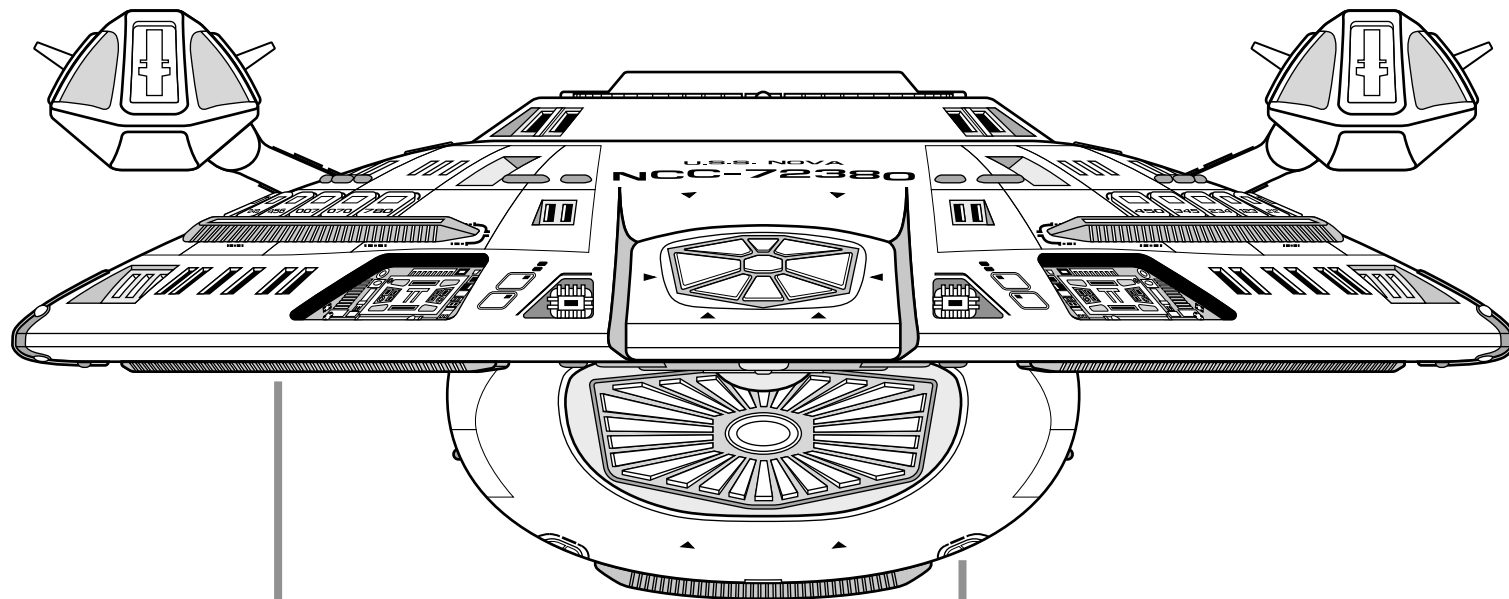

U.S.S. NOVA - PLANETARY RESEARCH SHIP

WARP ENGINE NACELLE

IMPULSE ENGINE

MAIN BRIDGE

PORT ELEVATION VIEW
2375 CONFIGURATION

FORE ELEVATION VIEW
2375 CONFIGURATION

AFT ELEVATION VIEW
2375 CONFIGURATION

VENTRAL-AFT PHASER ARRAY

LANDING GEAR HATCH

VENTRAL PHASER ARRAY