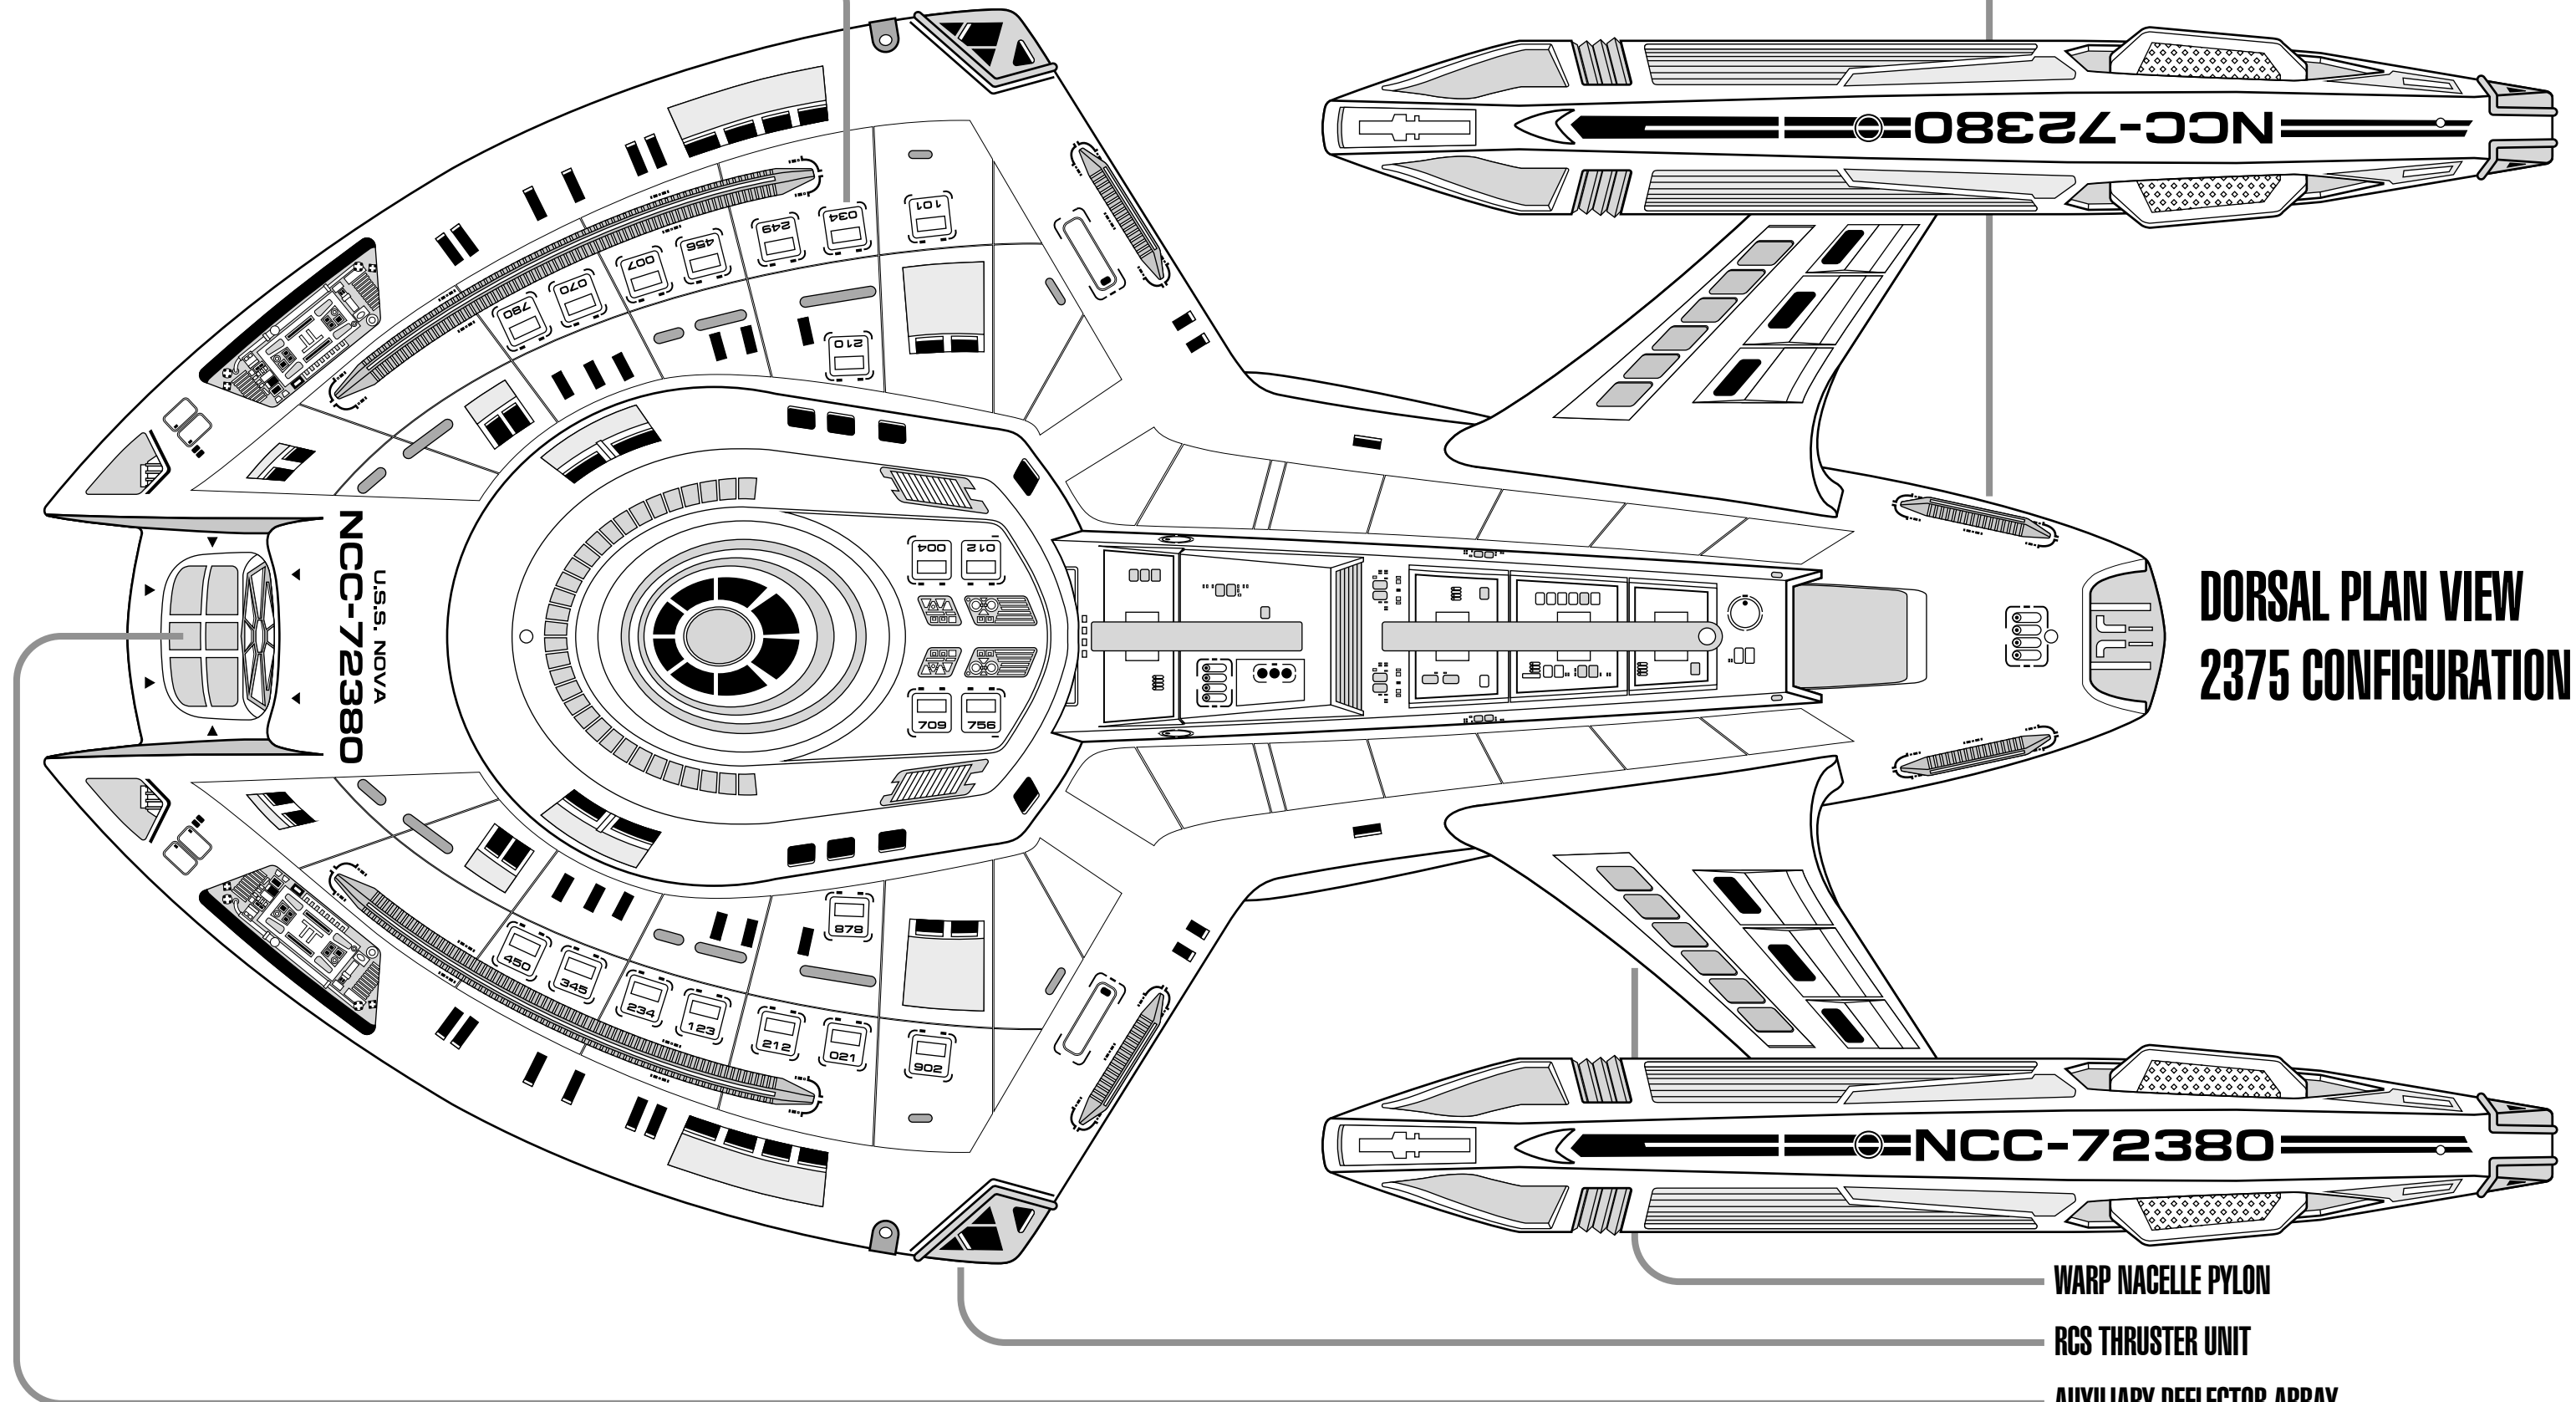

U.S.S. NOVA - PLANETARY RESEARCH SHIP

AFT PHASER ARRAY

LIFEBOAT HATCH

**DORSAL PLAN VIEW
2375 CONFIGURATION**

WARP NACELLE PYLON

RCS THRUSTER UNIT

AUXILIARY DEFLECTOR ARRAY